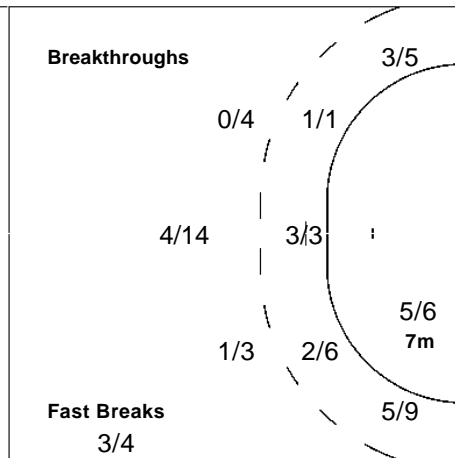

Defence

Goalkeepers

Saves / Shots

2/11	3/3	3/9
3/3	1/1	0/2
3/9	1/1	4/8

1 AALVIK K

1/7	3/3	3/8
3/3		0/2
2/8		3/7

16 ROE M

1/4		0/1
	1/1	
1/1	1/1	1/1

LEGEND

G/S	Goals / Shots	%	Efficiency	6m	6-metre Shots	7m	7-metre Shots	9m	9-metre Shots
S/S	Saves / Shots	Wing	Wing Shots	FB	Fast Breaks	BT	Breakthroughs	EX	Exclusions
AS	Assists	TF	Technical Faults	ST	Steals	BS	Blocked Shots	TP	Time Played
YC	Yellow Cards	RC	Red Cards	n/a	not applicable	2Min	2 Minute Suspensions		
+	2 Minute + 2 Minute Suspensions