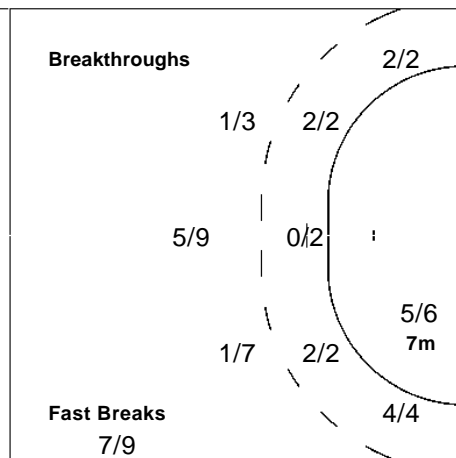

Defence

Goalkeepers

Saves / Shots

1/9	0/2	3/3
1/1	4/4	1/3
0/10	0/1	1/7

1 SKUCAITE V

12 KAZACENKO R

0/1		

16 DABUZINSKAITE A

1/9	0/2	3/3
1/1	4/4	1/3
0/9	0/1	1/7