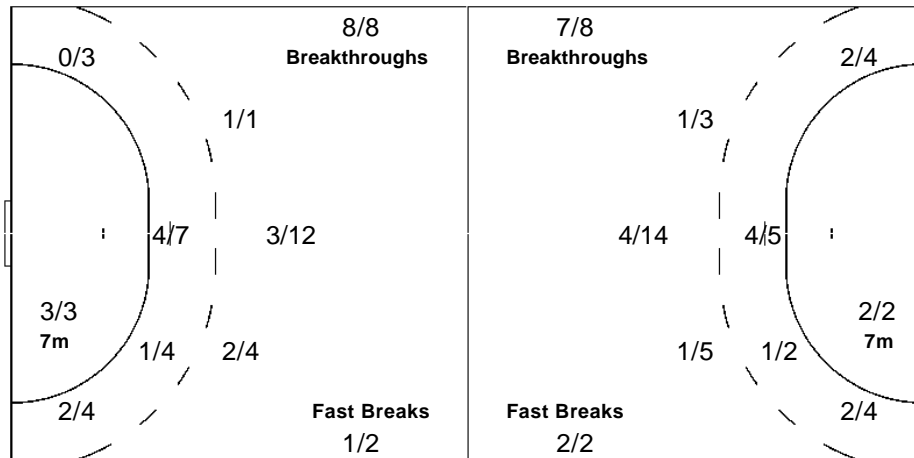

1-Post

21 STERBOVA H

1/1	1/1	

Team

Goals / Shots

2/3	2/2	4/5
0/2	0/1	1/6
9/11	1/2	6/8

7-Missed 1-Post

Offence