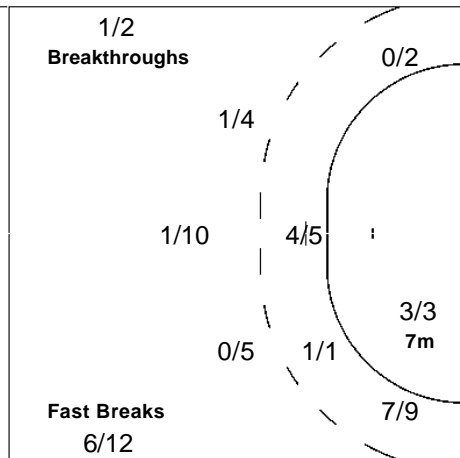

Team

Goals / Shots

0/2	2/2	3/4
2/4	0/4	1/2
6/9	4/6	5/8

4-Missed 5-Post 10-Blocked

Offence

Defence

Goalkeepers

Saves / Shots