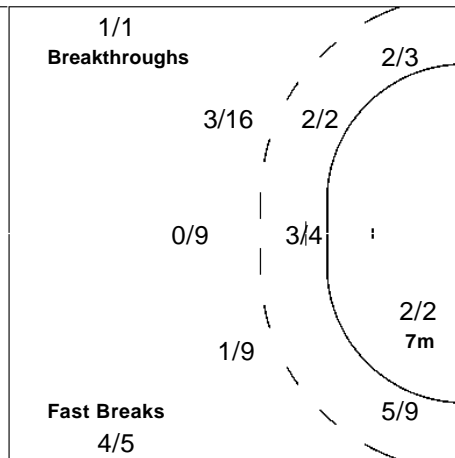

Team

Goals / Shots

6/7	1/2	1/1
4/5	0/2	3/4
6/7	1/3	2/8

7-Missed 4-Post 2-Blocked

Offence

Defence

Goalkeepers

Saves / Shots