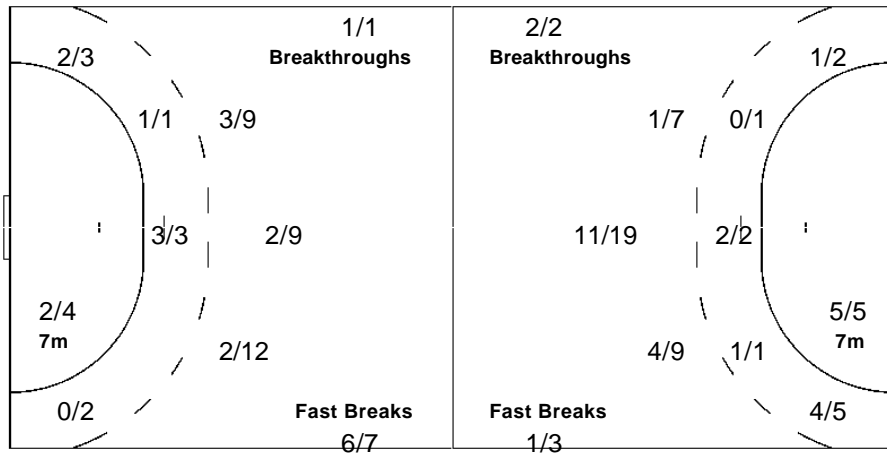

2/4	0/3	4/4
1/2		1/1
5/9	3/3	6/8

5-Missed 4-Post 8-Blocked

Saves / Shots

2/13		0/4
0/3		2/3
3/12	3/3	4/8

1 AALVIK K

2/8		0/1
0/3		2/2
2/8	3/3	4/6

16 ROE M

0/5		0/3
		0/1
1/4		0/2