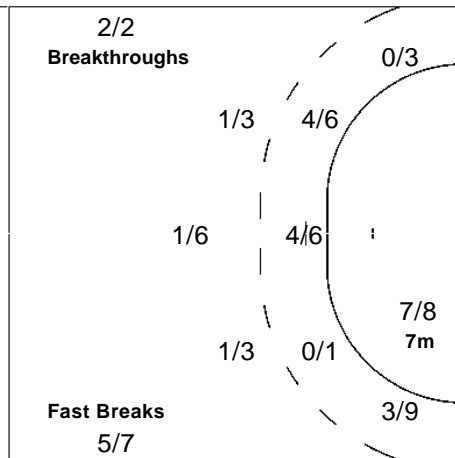

Defence

Goalkeepers

Saves / Shots

1/4	1/1	2/7
2/2		2/4
4/11	1/3	3/12

1 ARENHART B

0/2		
0/2	0/1	0/1

16 GAVA A

1/2	1/1	2/7
2/2		2/4
4/9	1/2	3/11

LEGEND

G/S	Goals / Shots	%	Efficiency	6m	6-metre Shots	7m	7-metre Shots	9m	9-metre Shots
S/S	Saves / Shots	Wing	Wing Shots	FB	Fast Breaks	BT	Breakthroughs	EX	Exclusions
AS	Assists	TF	Technical Faults	ST	Steals	BS	Blocked Shots	TP	Time Played
YC	Yellow Cards	RC	Red Cards	n/a	not applicable	2Min	2 Minute Suspensions		
+	2 Minute + 2 Minute Suspensions