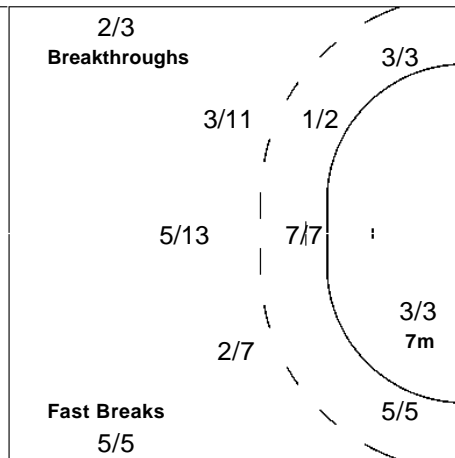

1/1	0/1	
0/1	1/2	0/1

2-Missed 1-Post

18 BERNATAVICIUTE L

		4/4
0/2		1/2
2/3		1/1

1-Missed 1-Post 3-Blocked

20 ZARAKAUSKAITE A

		0/1

22 SAKALAITE A

		0/1

Team

Goals / Shots

3/4	0/1	5/7
0/2		2/4
7/11	2/3	9/12

4-Missed 3-Post 3-Blocked

Offence

Defence

Goalkeepers