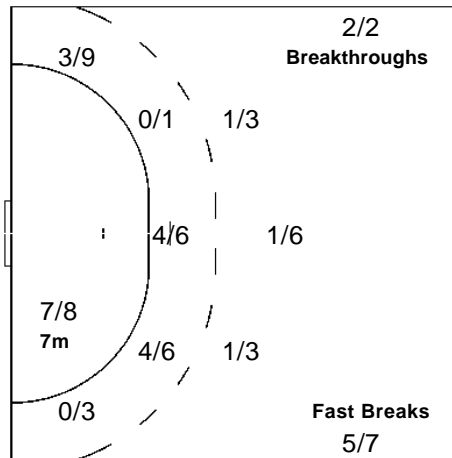

		0/1

Team

Goals / Shots

3/4	0/1	5/7
0/2		2/4
7/11	2/3	9/12

4-Missed 3-Post 3-Blocked

Offence

Defence

Goalkeepers