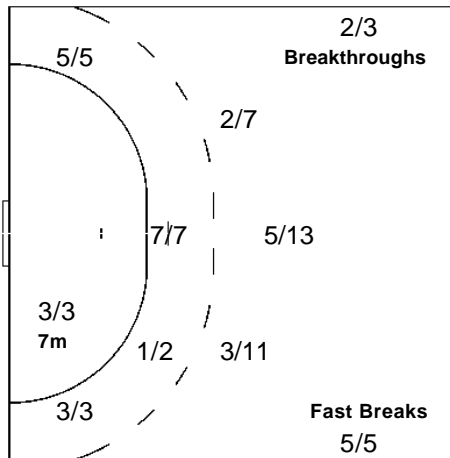

1/3	4/4	6/8
3/4	1/7	3/6
8/8	2/3	8/10

1-Missed 1-Post 4-Blocked

Offence

Defence

Goalkeepers

Saves / Shots

1/4	1/1	2/7
2/2		2/4
4/11	1/3	3/12

1 ARENHART B