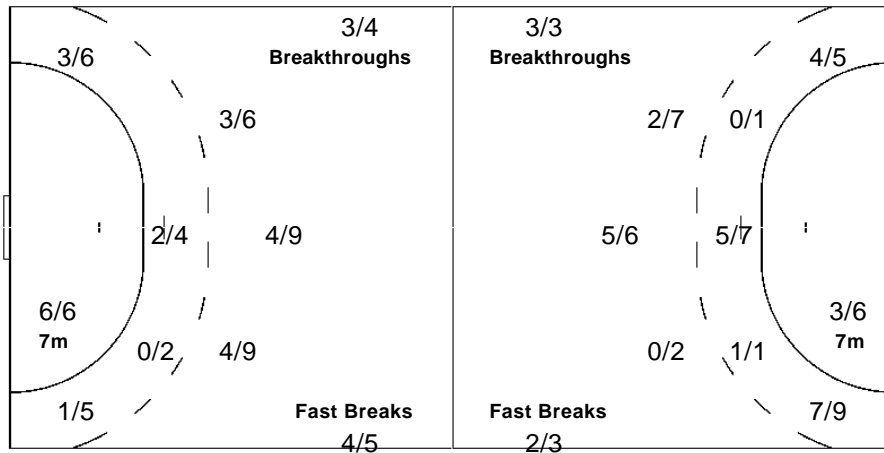

TUE 9 AUG 2005
10:00

Match Team Statistics

Match No: 52

CRO 32 - 30 BRA
(18-16) (14-14)

Referees: DIN C / DINU S (ROM)

BRA - Brazil

Shots Distribution

Players

Goals / Shots

2 AMORIM E

0/1		
0/1		
4/4		3/3

2-Missed 1-Blocked

5 GOUVEIA M

0/1		
1/1		

6 OLIVEIRA B

		1/1
		0/1
1/1		

1-Missed 1-Post 1-Blocked

7 HORACIO L

1/1		1/1

1-Post

8 de MOURA M

1/1	1/1	2/2
6/6		1/1

2-Missed 1-Post

9 CAETANO A

		3/3

10 POSSOBON P

		1/1

13 RODRIGUES A

0/1		

14 FERREIRA K

0/1		
0/1		
1/2		

17 MARCIO G

1-Blocked

18 da SILVA F

		1/2
		0/2
1/1		

3-Missed

1-Blocked

20 PAIXAO C

Team

Goals / Shots

1/3	1/1	4/5
0/4		0/3
15/16		9/9

8-Missed 3-Post 4-Blocked

Offence

Defence

Goalkeepers

Saves / Shots

1/4	3/8	0/4
		1/2
3/13	0/2	2/9

12 BAPTISTELA K

0/1	0/3	0/1
		1/1
0/2	0/1	0/1

16 GAVA A

1/3	3/5	0/3
		0/1
3/11	0/1	2/8

LEGEND

G/S	Goals / Shots	%	Efficiency	6m	6-metre Shots	7m	7-metre Shots	9m	9-metre Shots
S/S	Saves / Shots	Wing	Wing Shots	FB	Fast Breaks	BT	Breakthroughs	EX	Exclusions
AS	Assists	TF	Technical Faults	ST	Steals	BS	Blocked Shots	TP	Time Played
YC	Yellow Cards	RC	Red Cards	n/a	not applicable	2Min	2 Minute Suspensions		
+	2 Minute + 2 Minute Suspensions