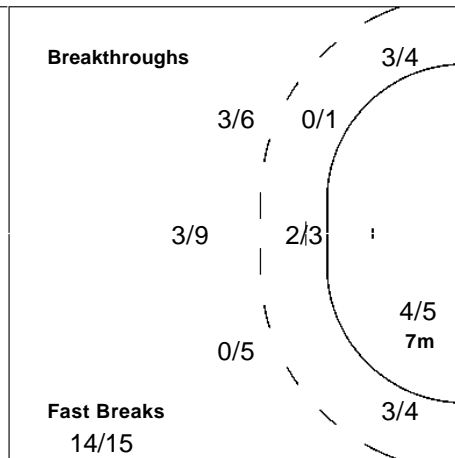

Defence

Goalkeepers

Saves / Shots

1/2	1/6	0/3
0/3		2/2
8/24	1/1	0/4

1 RANIKOVA B

0/1	1/4	0/1
0/1		2/2
7/15	1/1	0/3

12 SELICHAROVA K

1/1	0/2	0/2
0/2		
1/9		0/1

LEGEND

G/S	Goals / Shots	%	Efficiency	6m	6-metre Shots	7m	7-metre Shots	9m	9-metre Shots
S/S	Saves / Shots	Wing	Wing Shots	FB	Fast Breaks	BT	Breakthroughs	EX	Exclusions
AS	Assists	TF	Technical Faults	ST	Steals	BS	Blocked Shots	TP	Time Played
YC	Yellow Cards	RC	Red Cards	n/a	not applicable	2Min	2 Minute Suspensions		
+	2 Minute + 2 Minute Suspensions