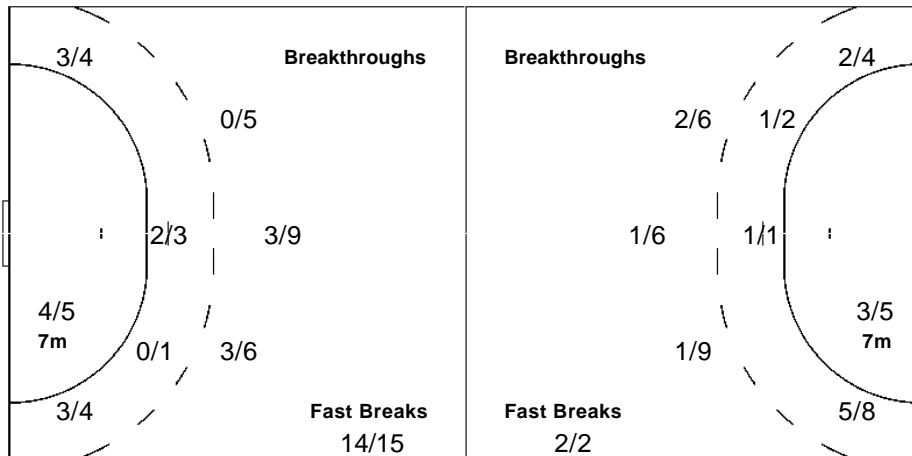

WED 10 AUG 2005
18:00

Match Team Statistics

Match No: 69

CHN 32 - 18 CZE
(18-7) (14-11)

Referees: MARREIROS A / RAMOS D (POR)

CHN - China

Shots Distribution

Players

Goals / Shots

2 QUI YAN H

1/2		

1-Blocked

3 ZU XING R

		0/1
0/1		

4 JIA QIN Z

0/1		
		0/1
2/2		1/1

1-Post

5 JIN LAN L

1/1	1/1	1/1
2/2		1/1

6 XIAO LAN Y

	0/1	
3/3		
2/2		2/2

7 HONG YAN W

1/1		

8 le Y

9 SHA SHA W

	1/1	2/2
2/3		

1-Missed 1-Post 2-Blocked

11 LIU Y

3/4		

14 MEI HUA S

	1/1	
1/2		

1-Missed

15 QUI HONG X

	2/2	
2/5	0/1	

17 QUI XIANG W

Team

Goals / Shots

1/2	5/6	3/3
3/3		0/2
16/24	0/1	4/4

2-Missed 2-Post 3-Blocked

Offence

Defence

Goalkeepers

Saves / Shots

1/2		2/3
1/4	2/2	2/3
0/4	1/3	0/6

1 GUI NI L

1/2		2/2
1/1	1/1	2/3
0/2	1/1	0/4

12 TING L

		0/1
0/3	1/1	
0/2	0/2	0/2