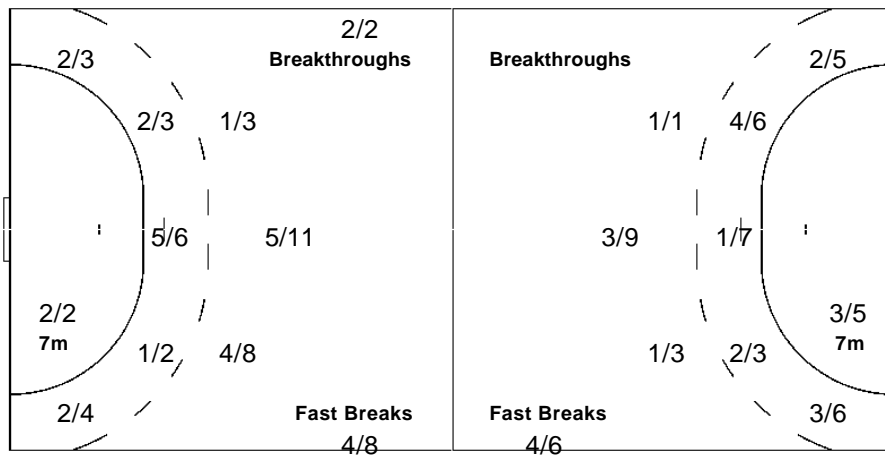

Match Team Statistics

Match No: 76

BRA 30 - 24 JPN
(13-12) (17-12)

Referees: LEANDERSSON J / LINDROOS M (FIN)

BRA - Brazil

Shots Distribution

Players

Goals / Shots

2 AMORIM E

1/2	1/1	
0/1		3/3

1-Missed

4 S. SCHAMANN B

0/1		1/1
		0/1
		2/2

1-Post

5 GOUVEIA M

	1/1	

6 OLIVEIRA B

1/1		

1-Post 1-Blocked

7 HORACIO L

	4/4	
		0/1
3/4		

8 de MOURA M

	2/2	1/1
1/1		
0/1		1/1

9 CAETANO A

		1/2
		1/1
1/2	0/2	2/2

1-Post 1-Blocked

14 FERREIRA K

		1/1
1/1		

1-Missed

17 MARCIO G

1/2		
0/1		

1-Missed 1-Post

18 da SILVA F

20 PAIXAO C

Team

Offence

Defence

Goalkeepers

Goals / Shots

2/5	7/7	4/5
3/3		1/3
4/9	1/3	8/8

3-Missed 4-Post 2-Blocked

Saves / Shots

1/4	2/2	0/6
2/5	2/2	1/5
6/7	2/4	4/9

1 ARENHART B

		0/4
1/1		0/1
2/2	1/1	2/4

12 BAPTISTELA K

1/3	1/1	0/2
1/3	1/1	1/3
4/4	0/1	1/3

16 GAVA A

0/1	1/1	
0/1	1/1	0/1
0/1	1/2	1/2