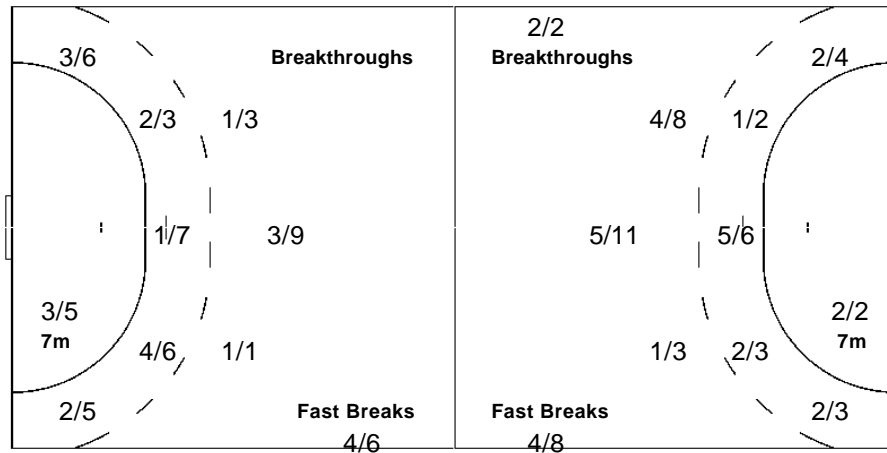

Match Team Statistics

Match No: 76

BRA 30 - 24 JPN
(13-12) (17-12)

Referees: LEANDERSSON J / LINDROOS M (FIN)

JPN - Japan

Shots Distribution

Players

Goals / Shots

2 YOSHIDA K

	0/1	2/2
1/2		

3 YAMASHITA S

		3/3
1/1		
0/1	1/1	

1-Post

4 YAMASHITA Y

	0/1	
0/1		

5 UCHIDAIRA A

	0/1	

6 ISHITATE M

1/1		
	0/1	
		1/1

1-Missed

7 KOMATSU F

0/1		1/1

1-Post

8 ARAKI Y

0/1		
		2/2

9 OSHIRO Y

		1/1
		3/4
0/1	0/1	0/2

1-Post 3-Blocked

10 YOKOSHIMA K

1/1		

13 HOSOGI K

	0/1	1/1
	1/1	1/1

14 NOJI S

1/1		
2/2		
		0/2

15 SASHI C

0/1		
0/1		
0/1		

Team

Goals / Shots

3/4	0/2	6/6
3/5	0/2	4/5
1/7	2/4	5/9

1-Missed 3-Post 3-Blocked

Offence

Defence

Goalkeepers

Saves / Shots

3/5	0/7	1/5
0/3		2/3
5/9	2/3	0/8

1 SHIMOJI Y

3/5	0/7	1/5
0/3		2/3
5/9	2/3	0/8

12 KUZOME A

LEGEND

G/S	Goals / Shots	%	Efficiency	6m	6-metre Shots	7m	7-metre Shots	9m	9-metre Shots
S/S	Saves / Shots	Wing	Wing Shots	FB	Fast Breaks	BT	Breakthroughs	EX	Exclusions
AS	Assists	TF	Technical Faults	ST	Steals	BS	Blocked Shots	TP	Time Played
YC	Yellow Cards	RC	Red Cards	n/a	not applicable	2Min	2 Minute Suspensions		
+	2 Minute + 2 Minute Suspensions