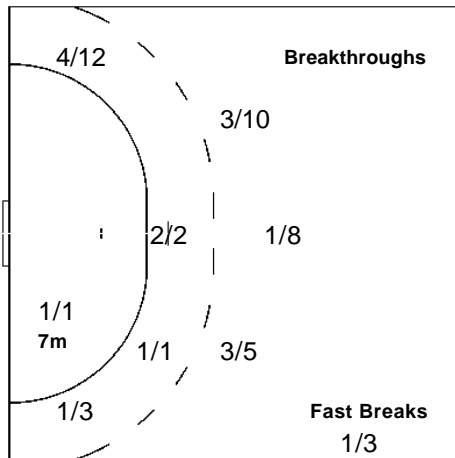

Match Team Statistics

Match No: 39

SCG 17 - 20 HUN
(10-7) (7-13)

Referees: DIN C / DINU S (ROM)

SCG - Serbia and Montenegro

Shots Distribution

Players

Goals / Shots

3 COSIC M

4 RADICEVIC J

	1/1	
1/2	0/1	
2/4	1/1	

2-Missed 3-Post

5 DUROVIC D

	1/1	

6 DRAGUTINOVIC A

7 MUGOSA A

8 JOVANOVIC M

	1/1	
0/2	0/2	
		1/1

2-Missed 3-Blocked

13 JOVOVIC J

15 RADOVIC A

0/1		2/2
1/2		
4/5	0/1	1/2

1-Missed 1-Post 1-Blocked

17 POPOVIC S

18 STOJANOVIC A

19 KOSTIC J

20 TOSKOVIC J

	1/3	
		0/1

Team

Goals / Shots

1/2	2/4	2/2
2/6	0/3	0/1
6/9	1/2	3/4

5-Missed 4-Post 4-Blocked

Offence