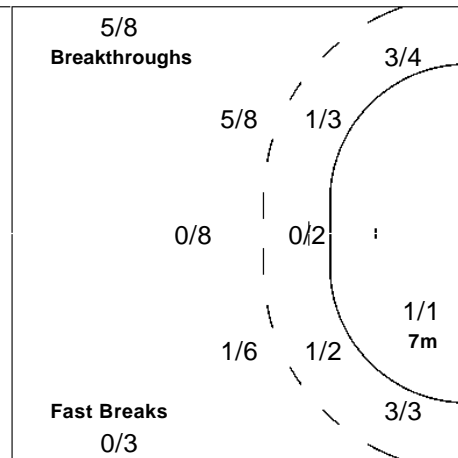

Defence

Goalkeepers

Saves / Shots

1/7	0/1	2/7
2/3		4/4
4/7		3/7

1 BARJAKTAROVIC S

16 MILENKOVIC M

1/7	0/1	2/7
2/3		4/4
4/7		3/7