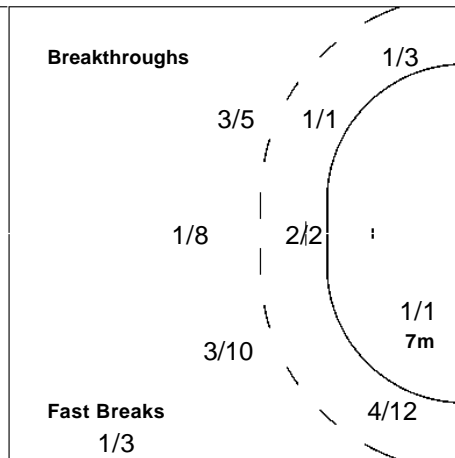

Defence

Goalkeepers

Saves / Shots

1/2	2/4	0/2
4/6	3/3	1/1
3/9	1/2	1/4

1 TRIFFA A

1/2	2/4	0/1
2/4	2/2	1/1
2/6	1/2	0/3

16 HOFFMANN K

		0/1
2/2	1/1	
1/3		1/1

LEGEND

G/S	Goals / Shots	%	Efficiency	6m	6-metre Shots	7m	7-metre Shots	9m	9-metre Shots
S/S	Saves / Shots	Wing	Wing Shots	FB	Fast Breaks	BT	Breakthroughs	EX	Exclusions
AS	Assists	TF	Technical Faults	ST	Steals	BS	Blocked Shots	TP	Time Played
YC	Yellow Cards	RC	Red Cards	n/a	not applicable	2Min	2 Minute Suspensions		
+	2 Minute + 2 Minute Suspensions