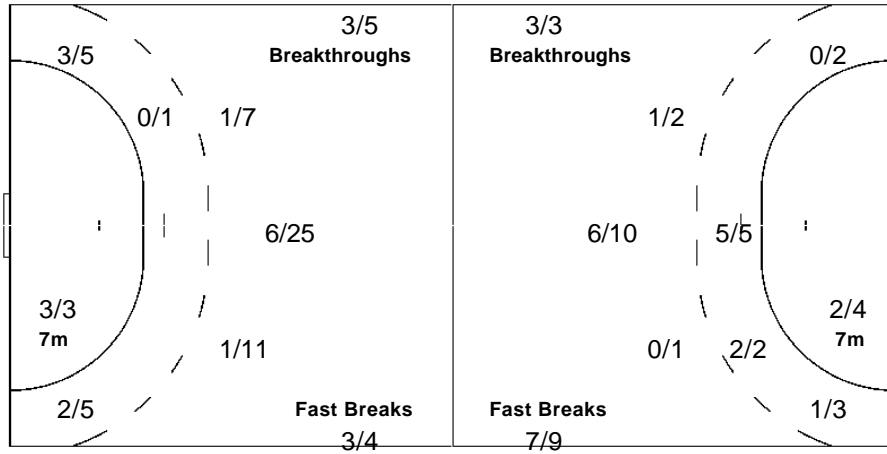

Team

Offence

Defence

Goalkeepers

Goals / Shots

6/6	1/4	2/4
0/1	0/2	3/5
7/14	2/4	1/4

4-Missed 3-Post 15-Blocked

Saves / Shots