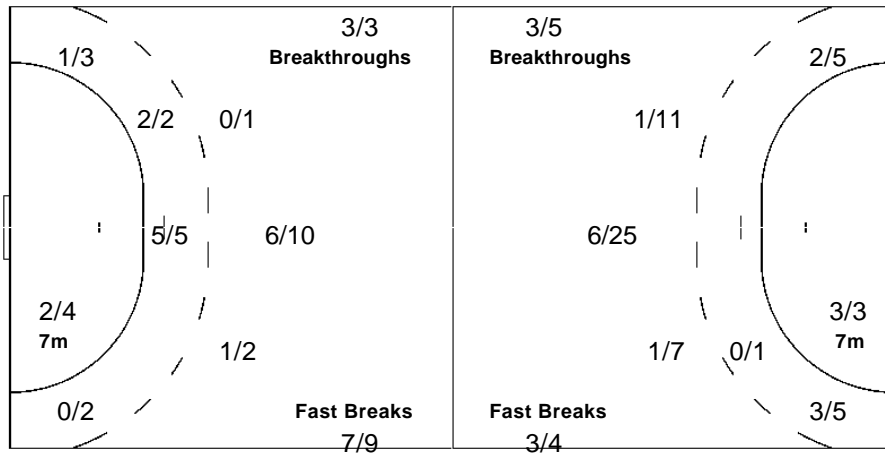

Offence

Defence

Goalkeepers

Goals / Shots

3/5		5/5
3/7	0/1	2/2
9/11	0/1	5/5

2-Missed 1-Post 1-Blocked

Saves / Shots

0/6	3/4	2/4
1/1	2/2	2/5
7/14	2/4	3/4

1 AALVIK K

0/5	3/4	2/4
1/1	2/2	2/5
7/14	2/4	3/4

12 HAUGE S

0/1		

LEGEND	G/S Goals / Shots	% Efficiency	6m 6-metre Shots	7m 7-metre Shots	9m 9-metre Shots
S/S Saves / Shots	Wing Wing Shots	FB Fast Breaks	BT Breakthroughs	EX Exclusions	
AS Assists	TF Technical Faults	ST Steals	BS Blocked Shots	TP Time Played	
YC Yellow Cards	RC Red Cards	n/a not applicable	2Min 2 Minute Suspensions		
+ 2 Minute + 2 Minute Suspensions					