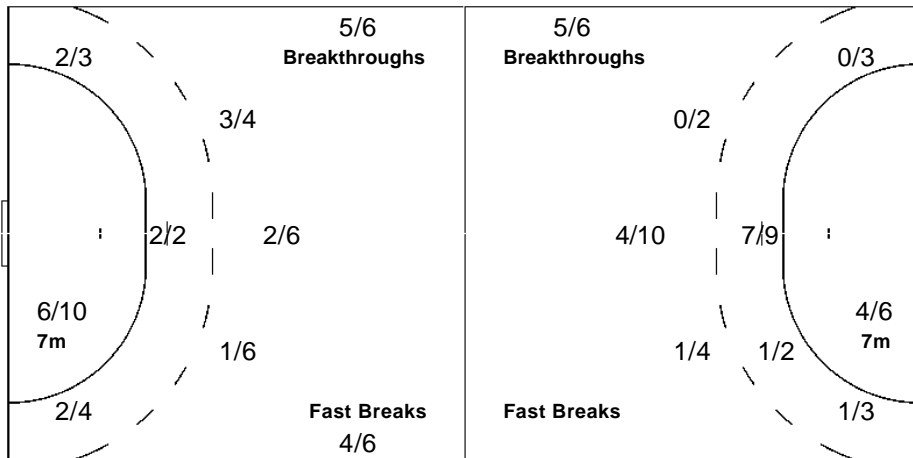

Match Team Statistics

Match No: 36

JPN 27 - 23 TUN
(13-13) (14-10)

Referees: MARREIROS A / RAMOS D (POR)

JPN - Japan

Shots Distribution

Players

Goals / Shots

2 YOSHIDA K

3 YAMASHITA S

		2/3
1/1		0/1
1/1		1/1

4-Post

4 YAMASHITA Y

	1/1	1/1

5 UCHIDAIRA A

6 ISHITATE M

1/1		1/1
2/2		2/2

1-Missed

1-Blocked

7 KOMATSU F

1/1		

8 ARAKI Y

1/2		
		1/1

9 OSHIRO Y

		0/1
3/4	0/1	3/3

1-Missed 1-Post 2-Blocked

10 YOKOSHIMA K

		1/1

13 HOSOGI K

		0/1
		2/2

14 NOJI S

1/1		

15 SASHI C

1/1		
		0/1

1-Missed 1-Post

Team

Goals / Shots

2/3		3/4
2/2	0/1	0/2
8/9	1/2	11/12

3-Missed 6-Post 3-Blocked

Offence

Defence

Goalkeepers

Saves / Shots

0/2	1/1	0/2
2/3	1/1	2/3
2/14	2/3	1/5

1 SHIMOJI Y

0/2	1/1	0/2
2/3	1/1	2/3
2/14	2/3	1/4

16 MINAMI Y

		0/1