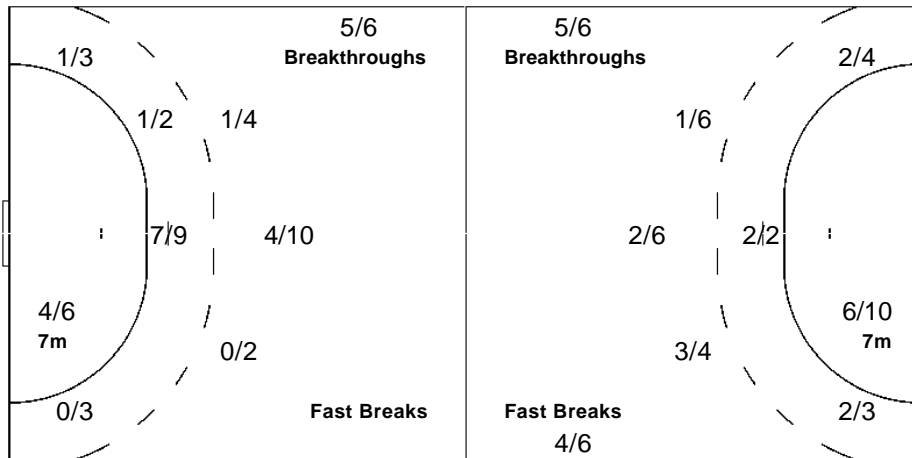

Match Team Statistics

Match No: 36

JPN 27 - 23 TUN
(13-13) (14-10)

Referees: MARREIROS A / RAMOS D (POR)

TUN - Tunisia

Shots Distribution

Players

Goals / Shots

5 MRAD M

		0/1
		2/2

2-Post

6 BEN ALI S

		0/1
1/1	1/1	2/2

7 DHRIF I

8 CHEIKH J

2/2		
1/1		

2-Post 1-Blocked

9 CHOUAIEB B

0/1		
3/3		

1-Post

10 BEN KHADEM S

11 ABOUDI I

0/1		

15 ZEKRI N

1/2		1/1
2/4		1/2

1-Missed 3-Post

17 ABDELKARIMI M

	0/1	
1/1		

18 KHOUIDI I

	0/1	
		0/1
1/1	0/1	

1-Missed 1-Post

20 KOURAICHI K

		2/2
3/3		1/1

Team

Goals / Shots

2/2	0/1	2/2
1/3	0/1	1/3
12/14	1/3	4/5

2-Missed 9-Post 1-Blocked

Offence

Defence

Goalkeepers

Saves / Shots

1/3		1/4
0/2	1/1	2/2
1/9	1/2	1/12

1 GRAYAA R

1/3		1/4
0/1	1/1	2/2
1/8	1/2	1/10

12 RAGOUBI B

		0/1

16 CHERIF W

0/1		
0/1		0/1

LEGEND

G/S	Goals / Shots	%	Efficiency	6m	6-metre Shots	7m	7-metre Shots	9m	9-metre Shots
S/S	Saves / Shots	Wing	Wing Shots	FB	Fast Breaks	BT	Breakthroughs	EX	Exclusions
AS	Assists	TF	Technical Faults	ST	Steals	BS	Blocked Shots	TP	Time Played
YC	Yellow Cards	RC	Red Cards	n/a	not applicable	2Min	2 Minute Suspensions		
+	2 Minute + 2 Minute Suspensions