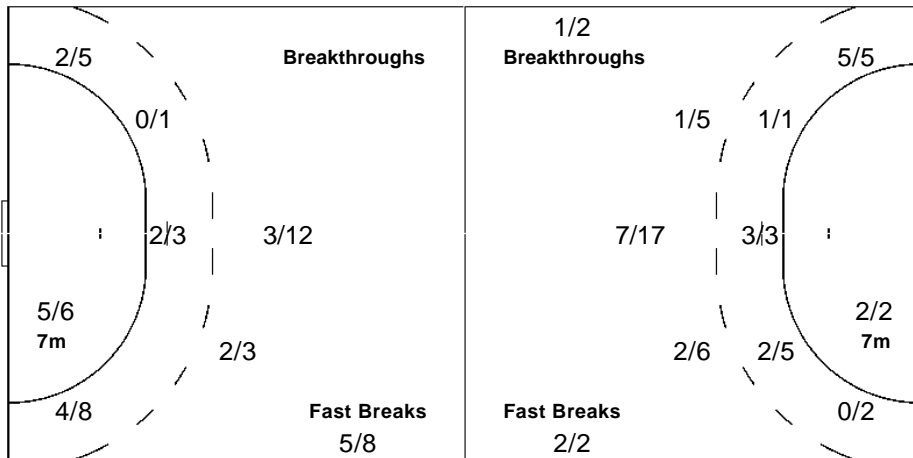

4/7		2/12
1/1	2/2	0/4
1/6		2/6

1 IGLESIAS F

4/7		2/12
1/1	2/2	0/4
1/6		2/6

12 ONZARI M

**LEGEND**

<b>G/S</b> Goals / Shots	<b>%</b> Efficiency	<b>6m</b> 6-metre Shots	<b>7m</b> 7-metre Shots	<b>9m</b> 9-metre Shots
<b>S/S</b> Saves / Shots	<b>Wing</b> Wing Shots	<b>FB</b> Fast Breaks	<b>BT</b> Breakthroughs	<b>EX</b> Exclusions
<b>AS</b> Assists	<b>TF</b> Technical Faults	<b>ST</b> Steals	<b>BS</b> Blocked Shots	<b>TP</b> Time Played
<b>YC</b> Yellow Cards	<b>RC</b> Red Cards	<b>n/a</b> not applicable	<b>2Min</b> 2 Minute Suspensions	
<b>+</b> 2 Minute + 2 Minute Suspensions				