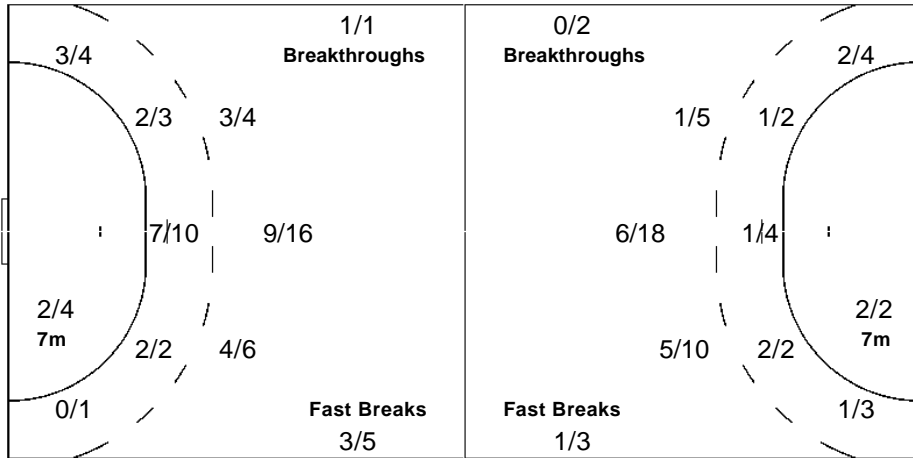

SAT 13 AUG 2005
15:00

Match Team Statistics

Match No: 73

CZE 22 - 36 ANG
(9-18) (13-18)

Referees: LIU F / LIU S (CHN)

ANG - Angola

Shots Distribution

Players

Goals / Shots

2 VARELA N

2/2		
1/1		

3 VARELA M

		0/1

1-Post 1-Blocked

4 MORAIS C

1/1	1/1	

5 CESAR T

		1/1

6 ANDRÉ M

1/1		
1/1		
1/1		

7 CAILO E

8 SEBASTIAO A

1/1		1/1
0/1		
2/2	0/1	2/2

1-Missed

9 BERNARDO N

2/2		2/2

10 FERNANDES I

1/1	1/1	2/2
2/3	0/1	2/2
4/4	0/1	1/1

4-Missed 2-Post 1-Blocked

11 MIGUEL N

0/1	1/1	

14 CARLOS A

15 VIEGAS E

	0/1	
0/2		3/3

Team

Offence

Defence

Goalkeepers

Goals / Shots

5/5	1/2	4/4
4/6	0/1	2/2
10/11	2/6	8/9

5-Missed 3-Post 2-Blocked

Saves / Shots

4/8	0/1	3/6
1/1	1/1	
4/13	1/1	2/7

1 BRANCO C

2/5	0/1	2/4
1/1		
1/6		2/7

12 de ALMEIDA T

2/3		1/2
	1/1	
3/7	1/1	

LEGEND

G/S Goals / Shots	% Efficiency	6m 6-metre Shots	7m 7-metre Shots	9m 9-metre Shots
S/S Saves / Shots	Wing Wing Shots	FB Fast Breaks	BT Breakthroughs	EX Exclusions
AS Assists	TF Technical Faults	ST Steals	BS Blocked Shots	TP Time Played
YC Yellow Cards	RC Red Cards	n/a not applicable	2Min 2 Minute Suspensions	
+ 2 Minute + 2 Minute Suspensions