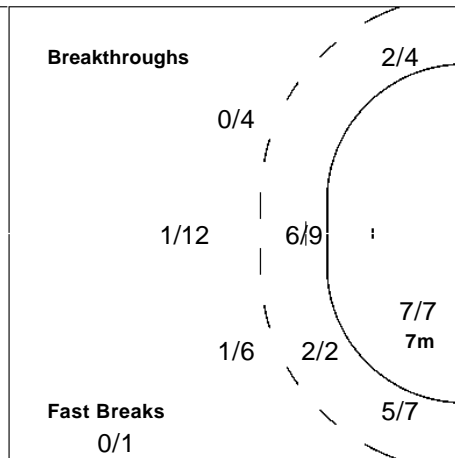

Team

Goals / Shots

6/9	3/3	6/6
8/12	0/1	2/5
8/11		9/10

7-Missed 4-Post 1-Blocked

Offence

Defence

Goalkeepers

Saves / Shots