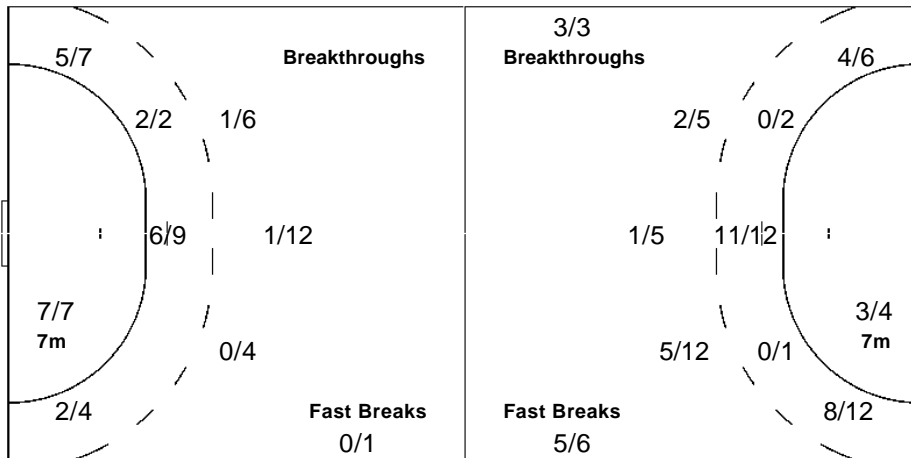

Match Team Statistics

Match No: 31

HUN 42 - 24 JPN
(21-7) (21-17)

Referees: LICIS R / STOLAROV S Z (LAT)

JPN - Japan

Shots Distribution

Players

Goals / Shots

2 YOSHIDA K

	0/1	
1/1		

3 YAMASHITA S

3/3		1/3
1/1	0/1	

1-Missed 1-Post 1-Blocked

4 YAMASHITA Y

	1/1	

5 UCHIDAIRA A

		1/1

6 ISHITATE M

2/2		1/1
1/1		0/1
1/2	0/1	0/1

1-Post 2-Blocked

7 KOMATSU F

1-Missed

8 ARAKI Y

		0/1
	0/1	

9 OSHIRO Y

1/1		0/1
0/1		
5/7		2/2

1-Missed 1-Post 2-Blocked

10 YOKOSHIMA K

0/1		
	1/1	

13 HOSOGI K

0/1		

14 NOJI S

		1/1

15 SASHI C

1/1		

Team

Offence

Defence

Goalkeepers

Goals / Shots

6/7	0/1	2/6
1/2	0/1	1/2
9/14	1/3	4/5

3-Missed 3-Post 5-Blocked

Saves / Shots

3/9	0/3	0/6
4/12	1/1	3/5
3/11		1/10

1 SHIMOJI Y

3/8	0/3	0/3
4/12	1/1	3/5
3/11		0/9

16 MINAMI Y

0/1		0/3
		1/1

LEGEND

G/S Goals / Shots	% Efficiency	6m 6-metre Shots	7m 7-metre Shots	9m 9-metre Shots
S/S Saves / Shots	Wing Wing Shots	FB Fast Breaks	BT Breakthroughs	EX Exclusions
AS Assists	TF Technical Faults	ST Steals	BS Blocked Shots	TP Time Played
YC Yellow Cards	RC Red Cards	n/a not applicable	2Min 2 Minute Suspensions	
+ 2 Minute + 2 Minute Suspensions