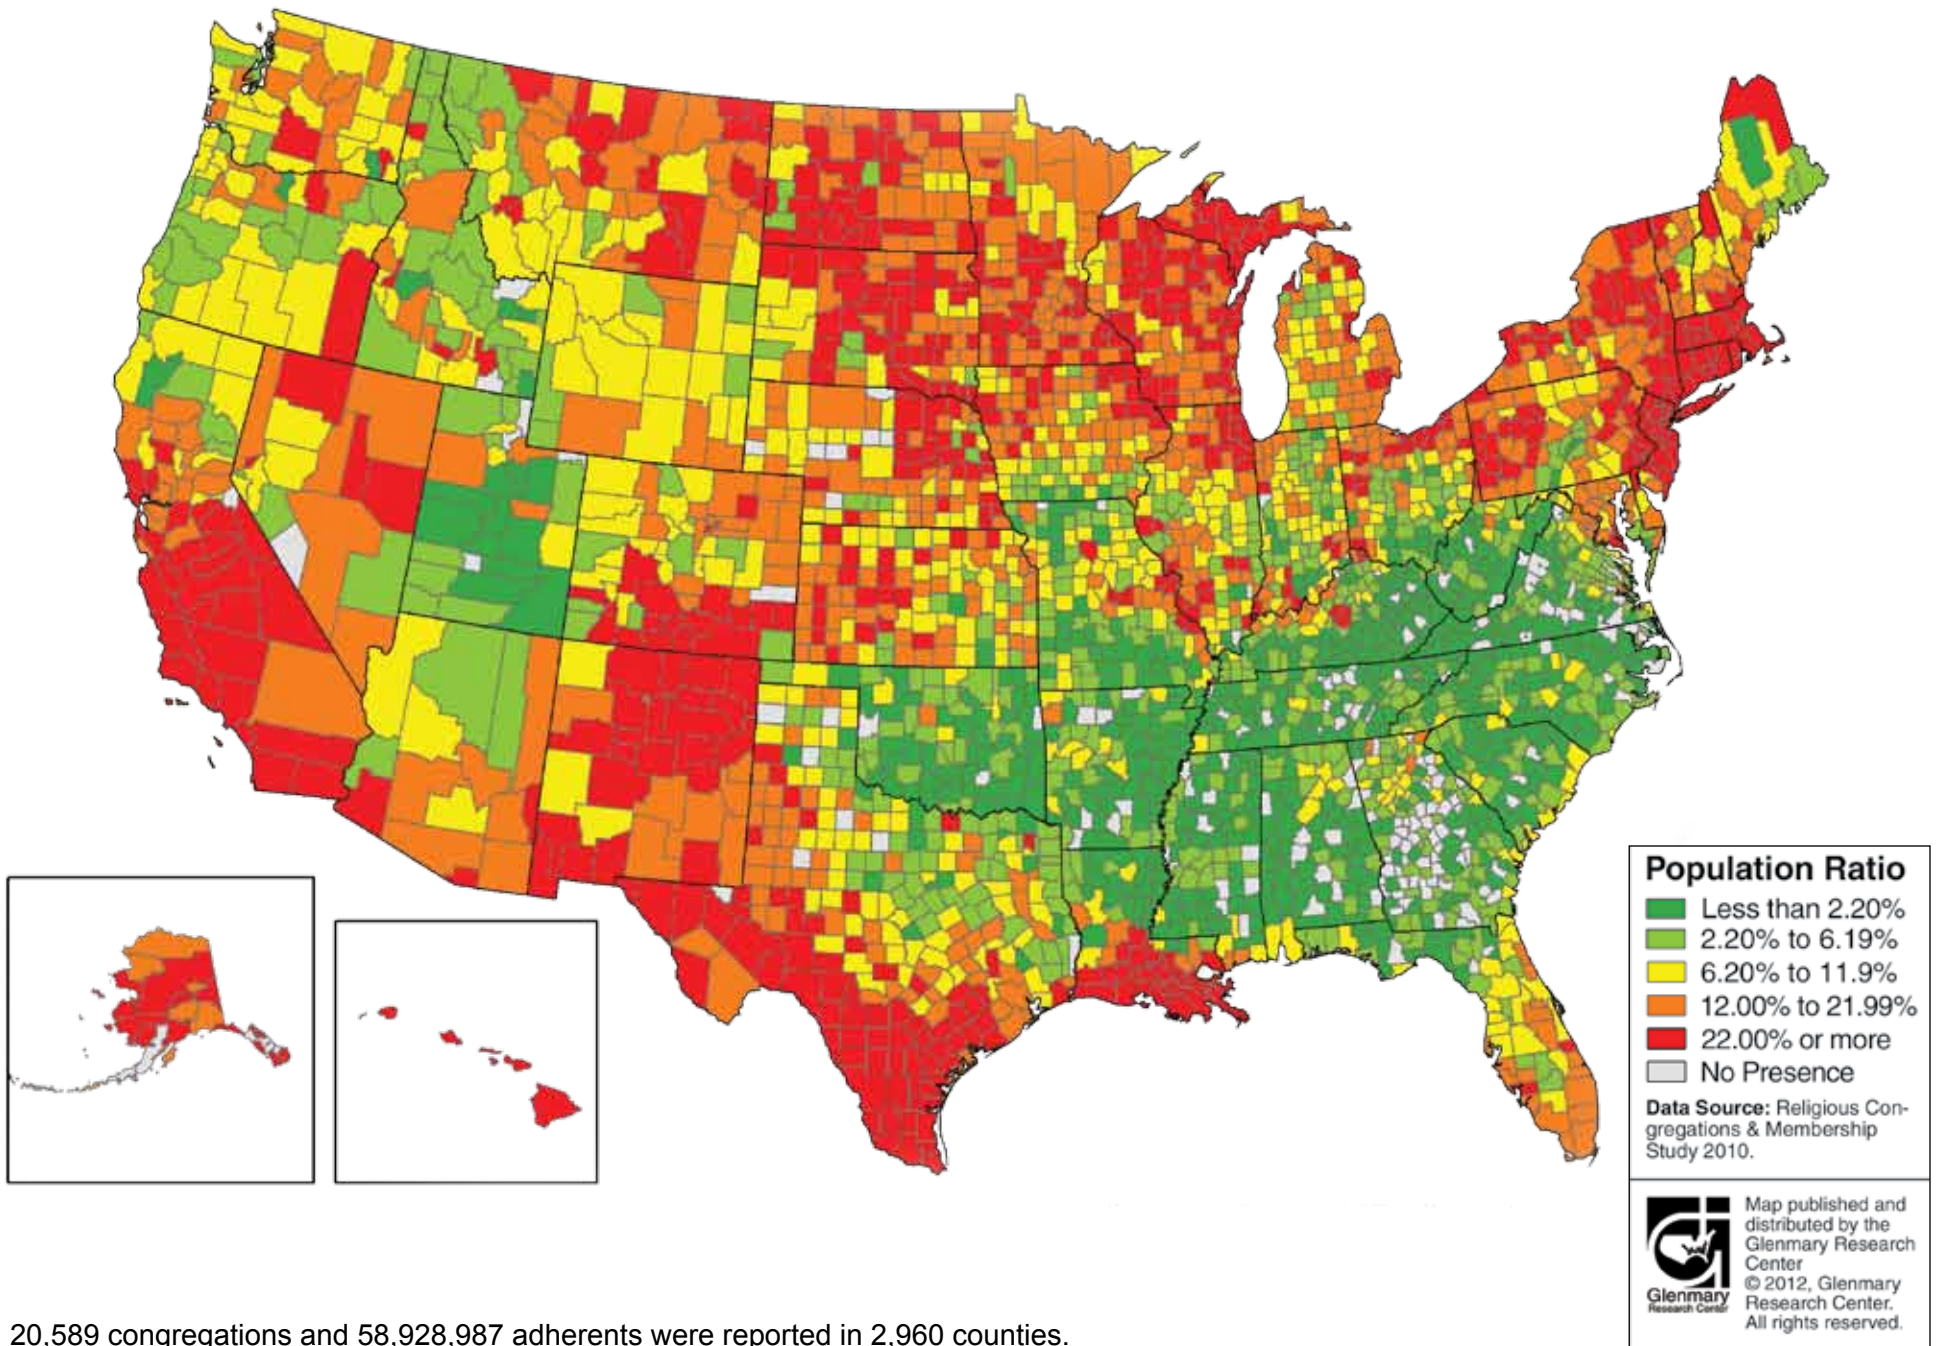

Population Penetration, Catholic Church Adherents in the United States, 2010

20,589 congregations and 58,928,987 adherents were reported in 2,960 counties.