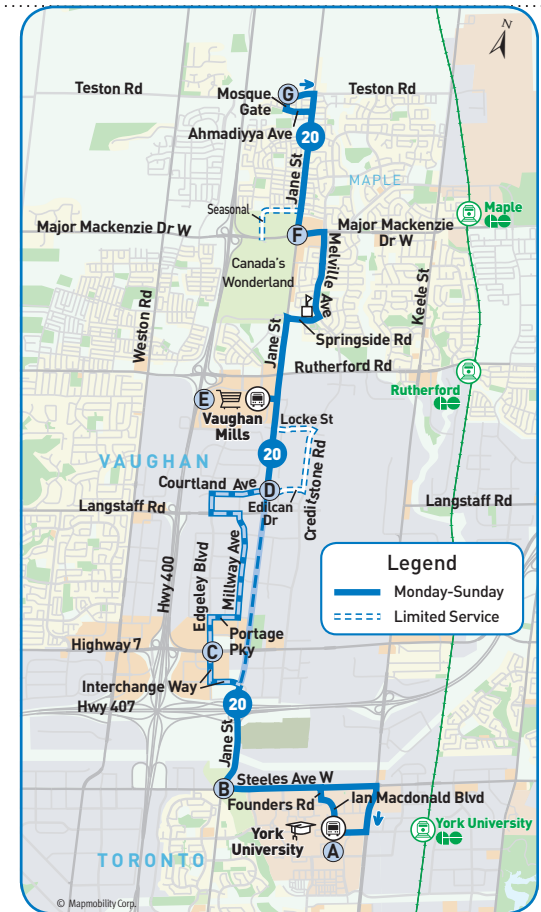

## Jane-Concord

YORK  
REGION  
TRANSIT

### Monday-Sunday

Effective October 29, 2012

Effective Monday, October 29, Route 20 will no longer enter Canada's Wonderland until the park reopens in spring 2013.

### Map Legend

- ➔ Direction of Travel
- 🚌 Bus Terminal
- 🎓 College/University
- H Hospital
- 🏛 Municipal Office
- 🎓 Secondary School
- ⌚ Time Point
- 🚶 GO Station
- 🏠 Community Centre
- 📖 Library
- 🚗 Park & Ride
- 🛒 Shopping Centre