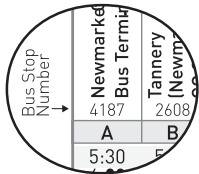

### How to read your Route Navigator

The top row of your schedule shows all major bus stops along your route. There may be other stops serviced by this route, but they are not shown due to space limitations. Use the Schedule Finder on [yrt.ca](http://yrt.ca) or call us for more bus stop information.