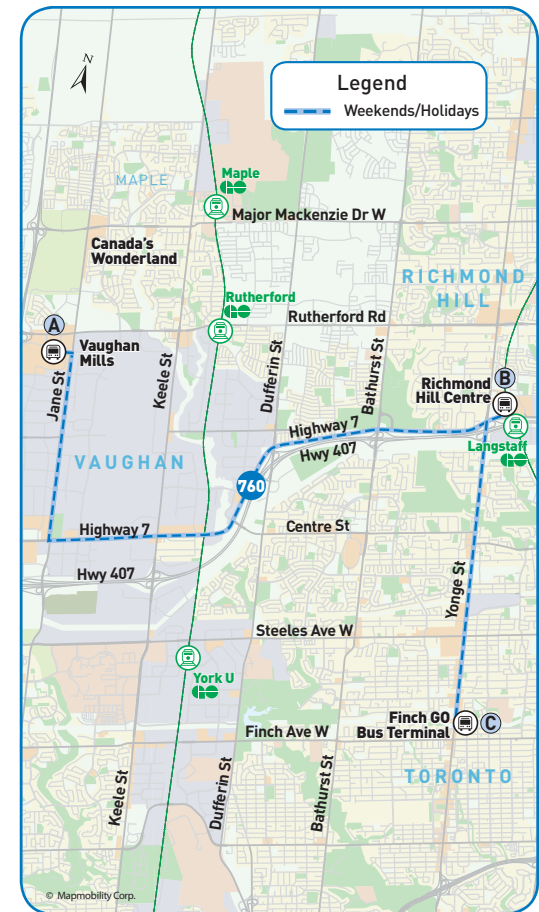

seasonal service

Weekends-holidays

Effective November 3, 2012

Effective November 3, Route 760 will no longer provide seasonal service to Canada's Wonderland. Route 760 will continue to operate Saturday and Sunday/Holiday service between Finch GO Bus Terminal and Vaughan Mills Mall. Frequency will be improved from 60 minutes to 45 minutes

Map Legend

- ➔ Direction of Travel
- 🚌 Bus Terminal
- 🎓 College/University
- 🏥 Hospital
- 🏛 Municipal Office
- 🎓 Secondary School
- Ⓐ Time Point
- 🚏 GO Station
- 🏠 Community Centre
- 📖 Library
- 🚗 Park & Ride
- 🛒 Shopping Centre

southbound to Finch GO Bus Term.

 Sun./holiday

↕ Bus Stop Number

Vaughan Mills Terminal 6273	Richmond Hill Centre Terminal 4453	Finch GO Bus Terminal 2331
A	B	C
9:56	10:14	10:33
10:41	10:59	11:18
11:26	11:44	12:05
12:11	12:29	12:50
12:56	1:14	1:35
1:41	1:59	2:20
2:26	2:44	3:05
3:11	3:29	3:50
3:56	4:14	4:35
4:41	4:59	5:20
5:26	5:44	6:05
6:11	6:29	6:50
6:56	7:14	7:35
7:41	7:59	8:14
8:26	8:44	8:59
9:11	9:29	9:44

northbound to Vaughan Mills Term.

 Sun./holiday

↕ Bus Stop Number

Finch GO Bus Terminal 2331	Richmond Hill Centre Terminal 4453	Vaughan Mills Terminal 6273
C	B	A
9:13	9:29	9:47
9:58	10:14	10:32
10:43	10:59	11:17
11:28	11:45	12:03
12:13	12:30	12:48
12:58	1:15	1:33
1:43	2:00	2:18
2:28	2:45	3:03
3:13	3:30	3:48
3:58	4:15	4:33
4:43	5:00	5:18
5:28	5:45	6:03
6:13	6:30	6:48
6:58	7:15	7:33
7:43	7:55	8:13
8:28	8:40	8:58