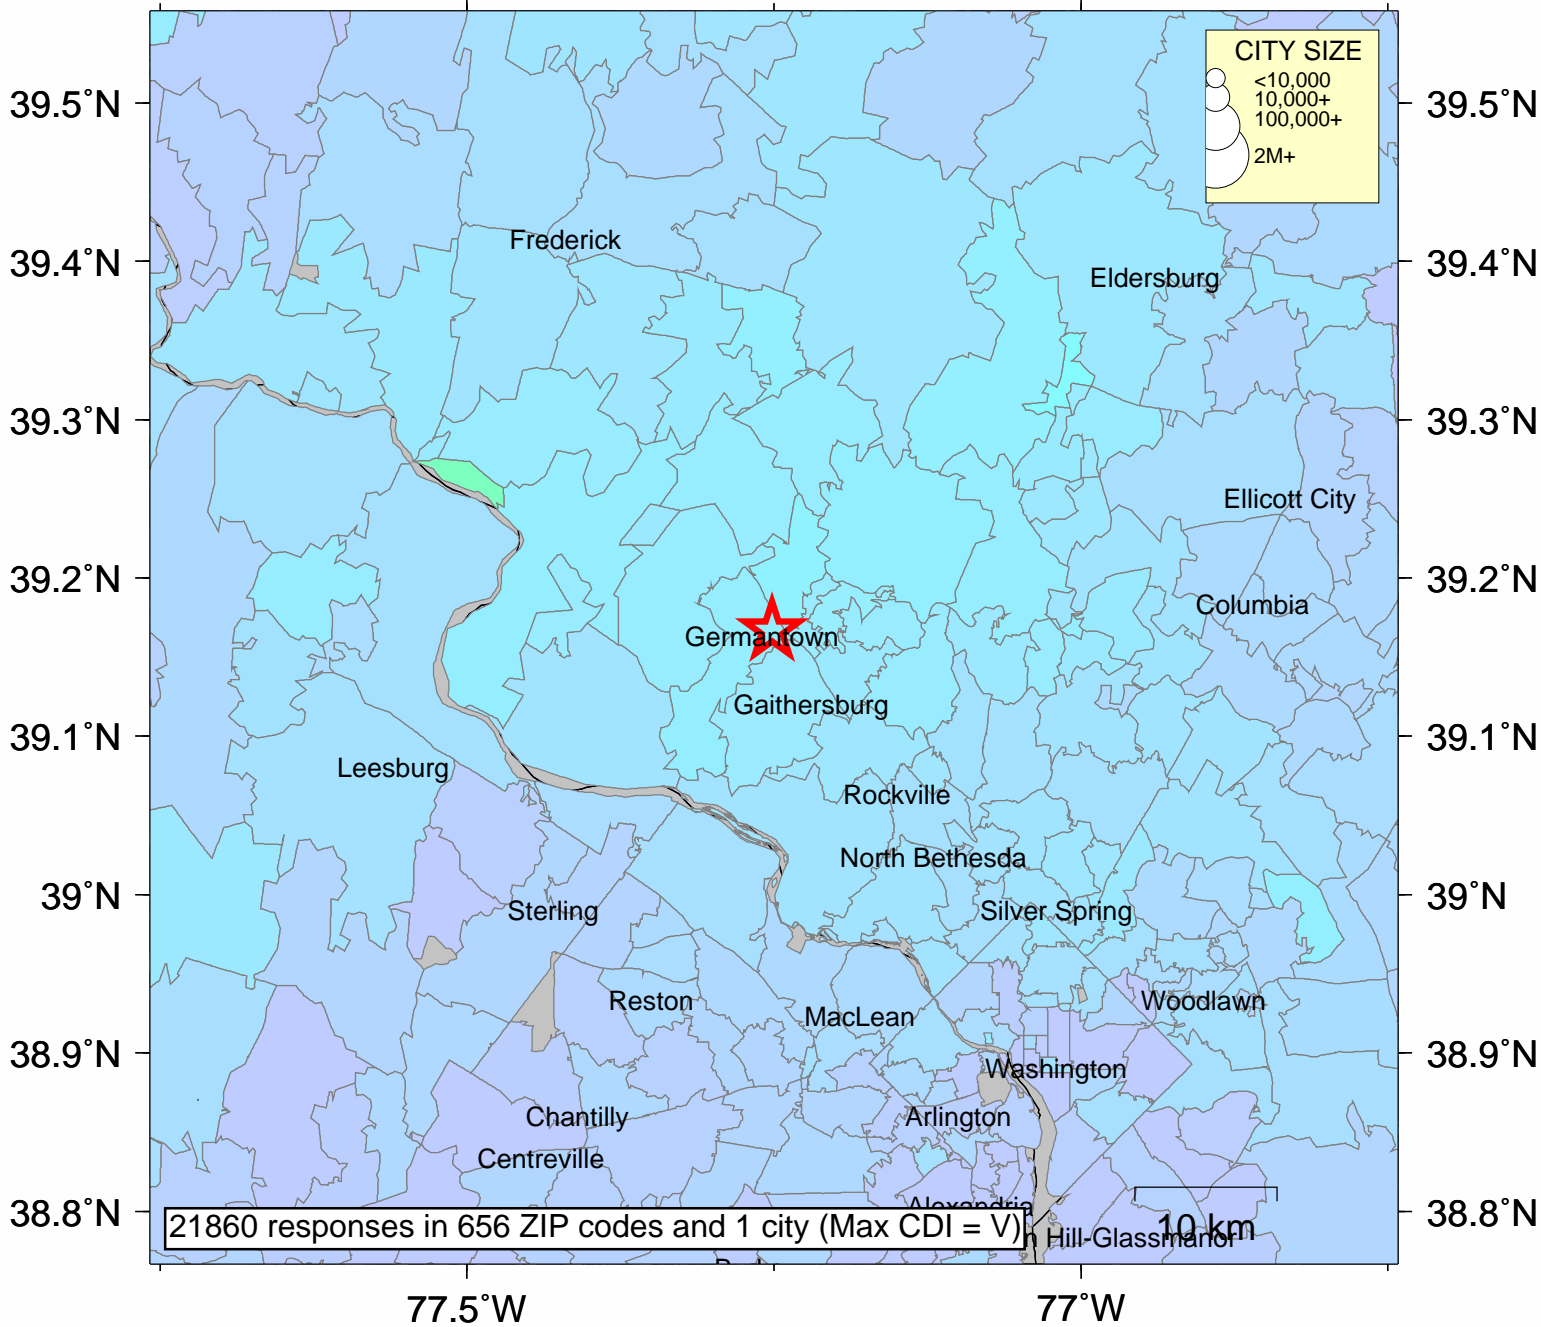

USGS Community Internet Intensity Map POTOMAC-SHENANDOAH REGION

Jul 16 2010 05:04:47 local 39.1668N 77.2517W M3.4 Depth: 5 km ID:us2010yua6

INTENSITY	I	II-III	IV	V	VI	VII	VIII	IX	X+
SHAKING	Not felt	Weak	Light	Moderate	Strong	Very strong	Severe	Violent	Extreme
DAMAGE	none	none	none	Very light	Light	Moderate	Moderate/Heavy	Heavy	V. Heavy