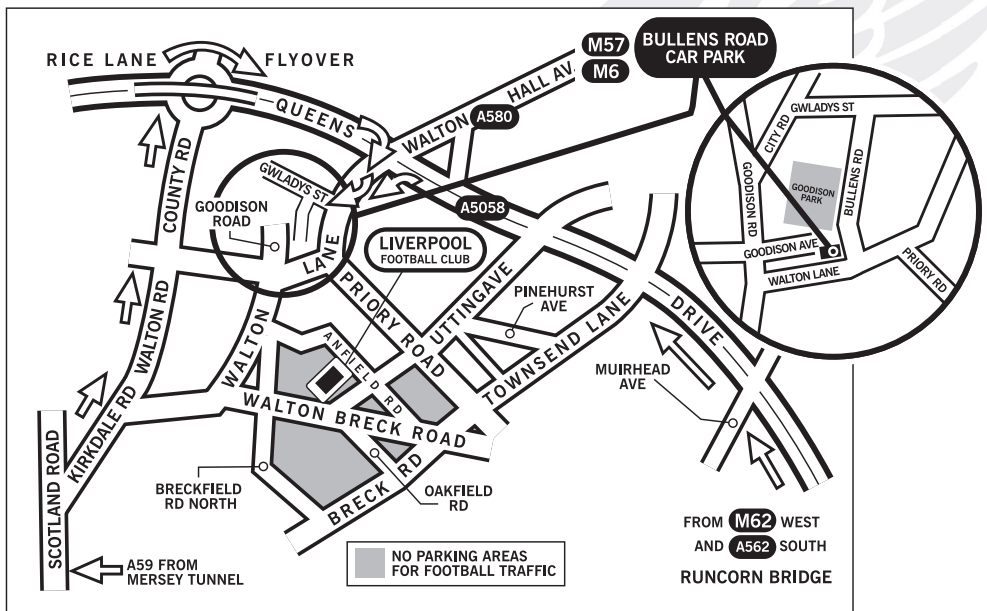

LIVERPOOL FOOTBALL CLUB

Matchday Directions

PARK END (BULLENS ROAD) CAR PARK

PLEASE NOTE: Access to **Park End Car Park** is via **Bullens Road**
Postcode for your Sat Nav: L4 4EL

TERMS AND CONDITIONS OF USE

Vehicles are admitted to this Car Park on condition that neither Liverpool Football Club nor Everton FC are to be liable for any loss or damage to a) any vehicle or b) anything in or around such vehicles, however it may be caused.