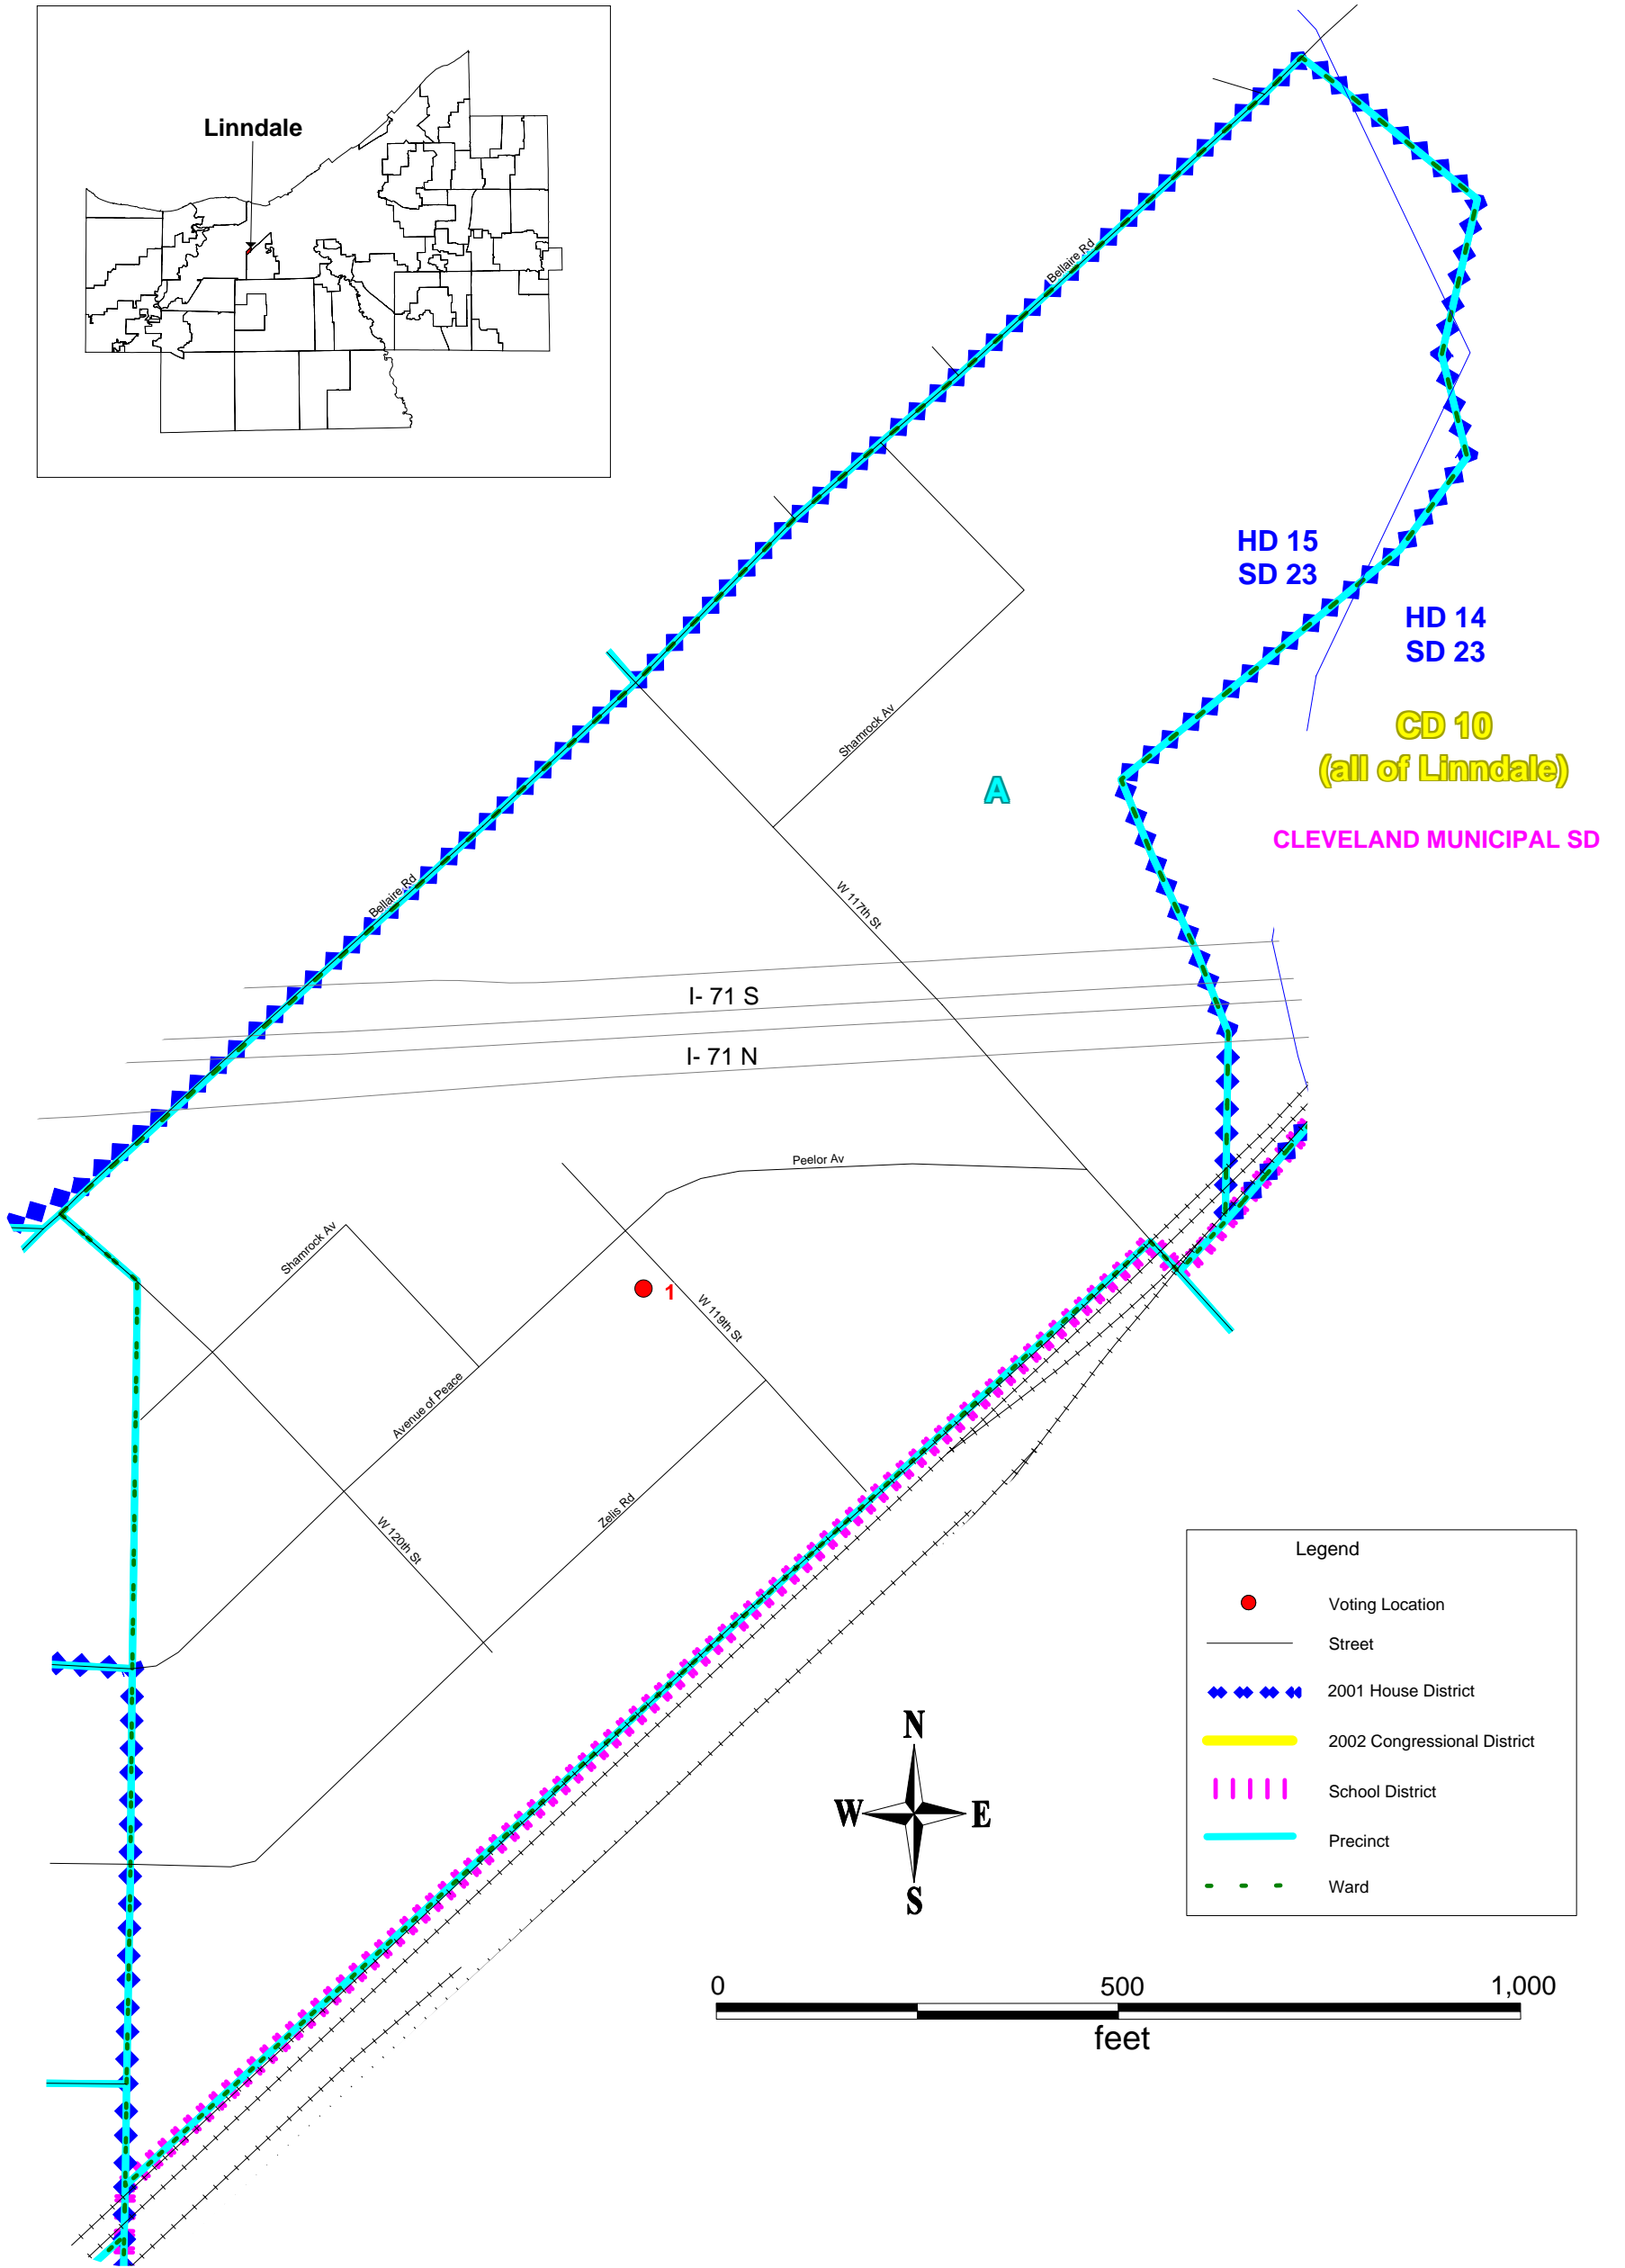

Linndale

HD 15
SD 23

HD 14
SD 23

**CD 10
(all of Linndale)**

CLEVELAND MUNICIPAL SD

Legend

- Voting Location
- Street
- ◆◆◆◆ 2001 House District
- 2002 Congressional District
- ||||| School District
- Precinct
- - - - Ward

ID	Name	Address	Voting_Precinct
1	Linndale Village Hall	4016 West 119th Street	A

Prepared by:
Cuyahoga County Board of Elections
April 7, 2004 MIJ

Notice to buyer: The Cuyahoga County Board of Elections cannot guarantee the absolute accuracy of the data purchased. The information contained on this map reflects the most recent update of our records. In the unlikely event serious data problems are detected, please contact the GIS Technician at (216)443-6686.