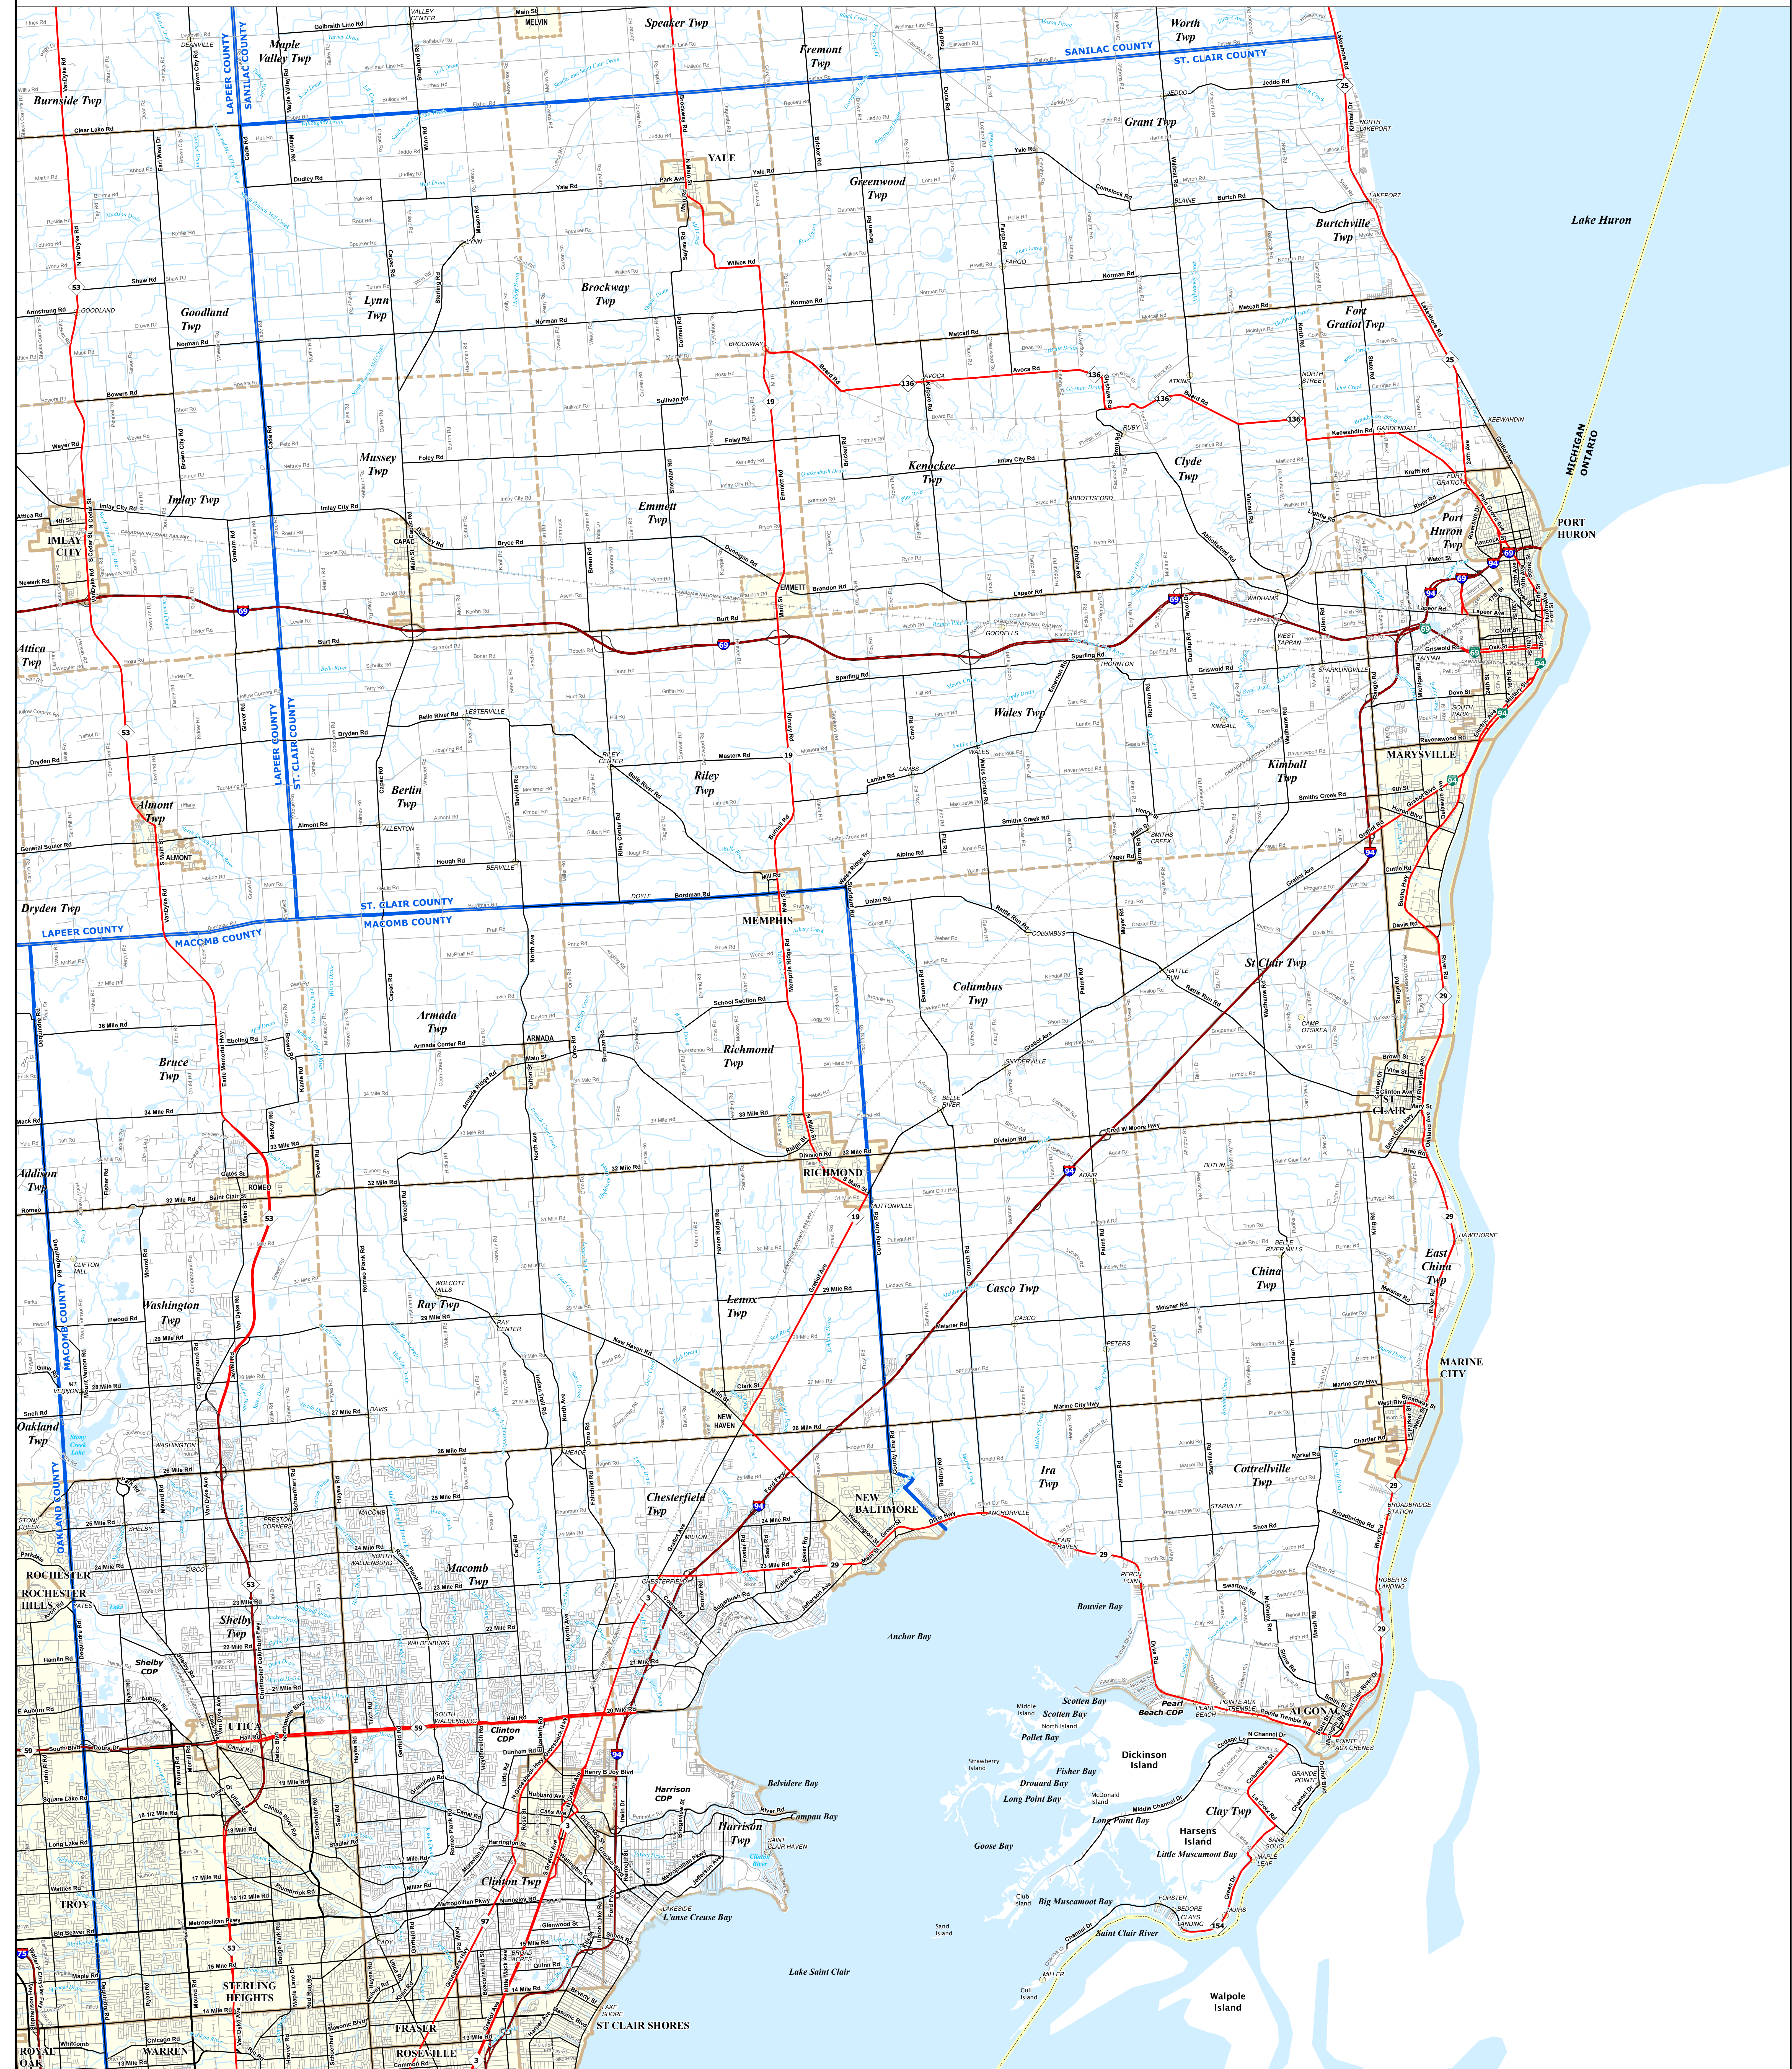

ST. CLAIR COUNTY

0 0.5 1 2 Miles

Legend