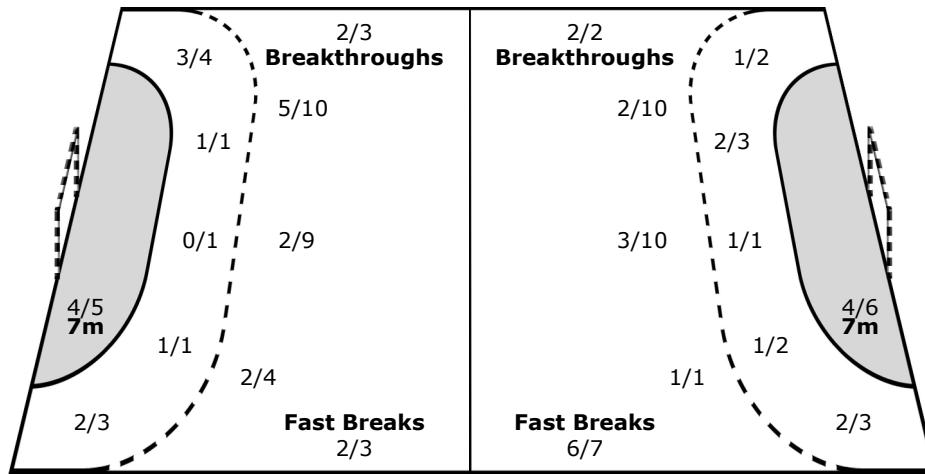

Team

Goals / Shots

1/2	2/3
1/2	4/8
8/11	7/8

1-Missed 3-Post 4-Blocked

Offence

Defence

Goalkeepers

Saves / Shots

	0/1	1/3
2/2	3/3	6/9
3/12	0/2	1/6

12 STANIC D

	0/1	1/3
2/2	3/3	6/9
3/12	0/2	1/6

Legend:

%	Efficiency	+	2 Minute + 2 Minute Suspensions	2Min	2 Minute Suspensions
6m	6-metre Shots	7m	7-metre Shots	AS	Assists
BS	Blocked Shots	BT	Breakthroughs	DR	Disqualification with report
G/S	Goals/Shots	N/A	not applicable	RC	Red Cards
ST	Steals	TO	Turnovers	TP	Time Played
YC	Yellow Cards			2Min	2 Minute Suspensions
				AS	Assists
				FB	Fast Breaks
				S/S	Saves/Shots
				Wing	Wing Shots