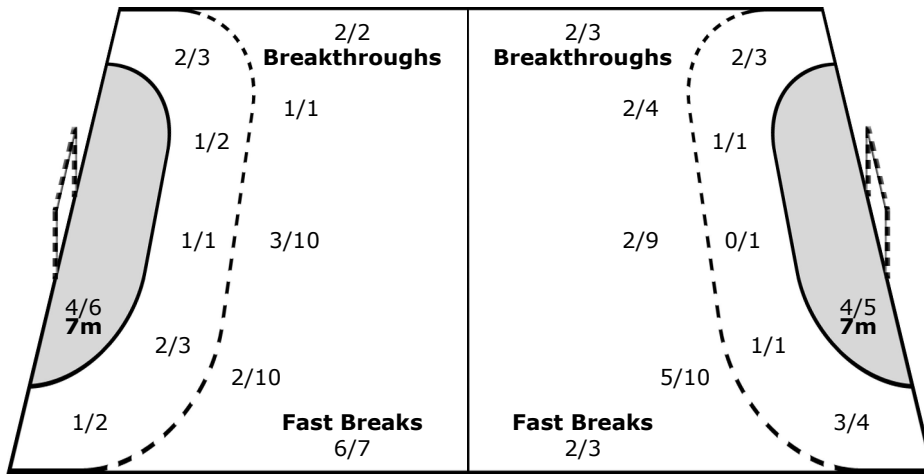

Team

Goals / Shots

	1/1	2/3
0/2	0/3	3/9
9/12	2/2	5/6
3-Missed		3-Blocked

Offence

Defence

Goalkeepers

Saves / Shots

1/2	1/3
1/2	4/8
3/11	1/8

1 SZMAL S	
0/1	1/3
1/1	4/8
0/3	1/5

12 WICHARY M	
1/1	
0/1	
3/8	0/3

Legend:							
%	Efficiency	+	2 Minute + 2 Minute Suspensions	2Min	2 Minute Suspensions		
6m	6-metre Shots	7m	7-metre Shots	9m	9-metre Shots	AS	Assists
BS	Blocked Shots	BT	Breakthroughs	DR	Disqualification with report	FB	Fast Breaks
G/S	Goals/Shots	N/A	not applicable	RC	Red Cards	S/S	Saves/Shots
ST	Steals	TO	Turnovers	TP	Time Played	Wing	Wing Shots
YC	Yellow Cards						