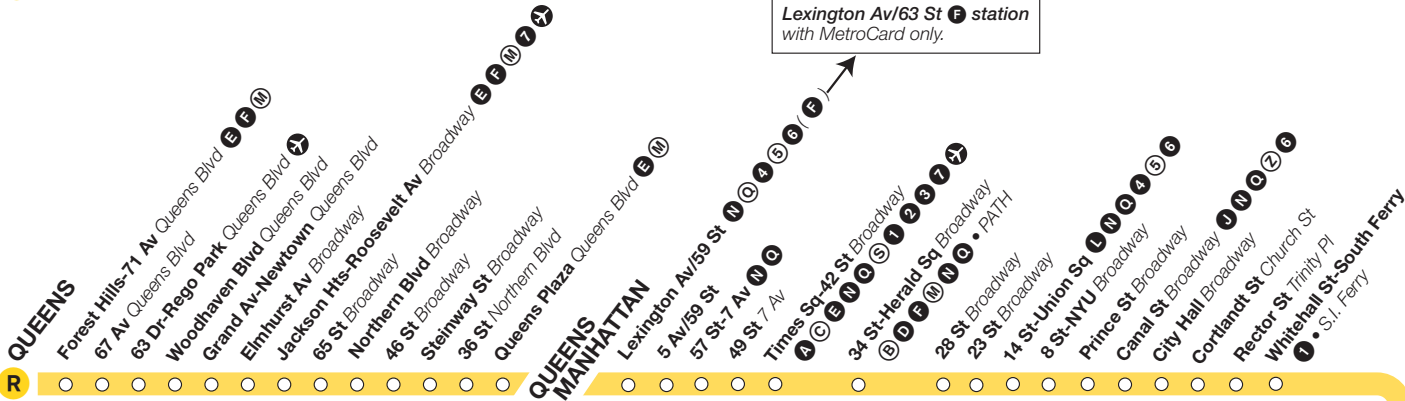

R Broadway Local

Station Service

- **PART-TIME**
  Train does not always operate or sometimes skips this station.
- **LATE-NIGHT SERVICE**
  Train stops at this station late night hours only.
- **ACCESSIBLE STATION**

Transfers

- **A** Full-time
- **A** Part-time
- **Bus or AIRTRAIN to airport**

← Northbound only

Except
A C
E S

Except
4 5
6