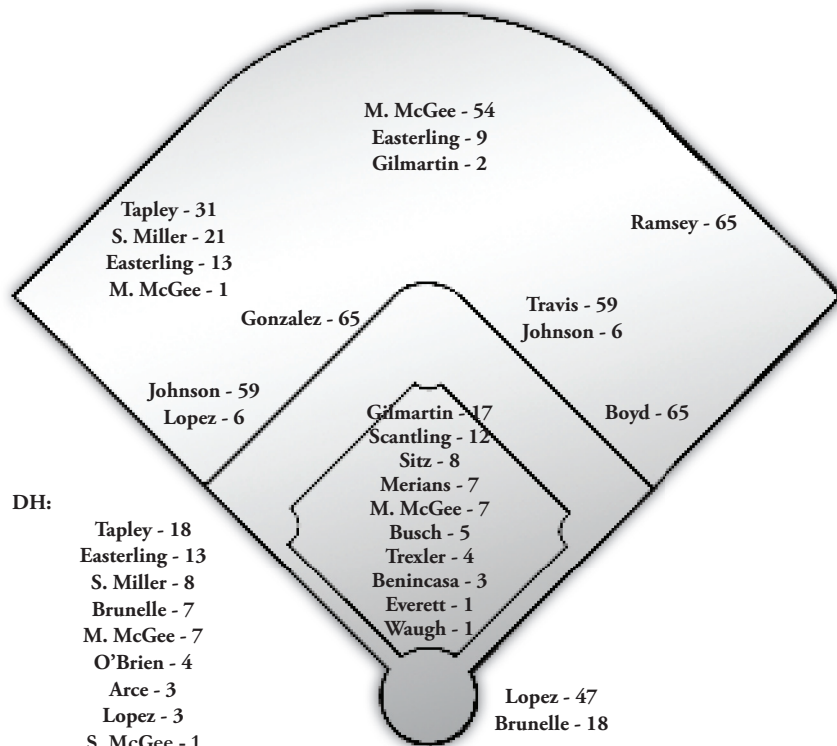

2011 GAMES STARTED BY POSITION

2011 RESULTS

FEBRUARY

Fri. 18	VMI (<i>All-Access</i>)	.....	W, 12-0
Sat. 19	VMI (<i>All-Access</i>)	.....	W, 9-2
Sun. 20	VMI	.....	W, 15-0
Tues. 22	Jacksonville (SUN -TV)	.....	W, 5-3
Fri. 25	Hofstra (<i>All-Access</i>)	.....	W, 14-3
Sat. 26	Hofstra	.....	W, 16-3
Sun. 27	Hofstra	.....	W, 7-0

MARCH

Tues. 1	vs. Florida @ Tampa (CSS)	.....	W, 5-3
Fri. 4	at Georgia	.....	W, 6-5
Sat. 5	at Georgia (CSS)	.....	L, 2-1
Sun. 6	at Georgia	.....	W, 7-5
Tues. 8	Maine (FSFL-TV)	.....	W, 10-2
Wed. 9	Maine (<i>All-Access</i>)	.....	W, 9-3
Fri. 11	Boston College	.....	W, 3-1
Sat. 12	Boston College (FSFL-TV)	.....	W, 15-6
Sun. 13	Boston College (SUN-TV)	.....	W, 4-3
Tues. 15	at Florida (SUN-TV)	.....	L, 5-4 (10)
Fri. 18	at Virginia	.....	L, 4-3 (10)
Sat. 19	at Virginia	.....	L, 5-4 (11)
Sun. 20	at Virginia	.....	W, 12-11(10)
Wed. 23	Stetson (FSFL-TV)	.....	L, 6-4 (11)
Fri. 25	Wake Forest (<i>All-Access</i>)	.....	W, 12-4
Sat. 26	Wake Forest (<i>All-Access</i>)	.....	L, 8-0
Sun. 27	Wake Forest (<i>All-Access</i>)	.....	W, 11-2
Tues. 29	vs. Florida @ Jacksonville (FSFL-TV)	.....	W, 5-2

APRIL

Fri. 1	at Maryland	.....	W, 6-0
Sat. 2	at Maryland	.....	L, 5-0
Sun. 3	at Maryland	.....	W, 12-3
Wed. 6	Valdosta State (<i>All-Access</i>)	.....	W, 10-2
Fri. 8	North Carolina (<i>All-Access</i>)	.....	W, 5-3
Sat. 9	North Carolina (<i>All-Access</i>)	.....	L, 8-5
Sun. 10	North Carolina (<i>All-Access</i>)	.....	L, 7-6
Tues. 12	Florida (<i>All-Access</i>)	.....	W, 3-1
Fri. 15	at Virginia Tech	.....	L, 2-1
Sat. 16	at Virginia Tech (Fox/ACC-TV)	.....	W, 15-11
Sun. 17	at Virginia Tech	.....	W, 18-12
Tues. 19	Florida Gulf Coast (<i>All-Access</i>)	.....	W, 13-2
Wed. 20	Florida Gulf Coast (<i>All-Access</i>)	.....	W, 6-4
Fri. 22	Duke (<i>All-Access</i>)	.....	W, 2-1
Sat. 23	Duke (<i>All-Access</i>)	.....	W, 10-3
Sun. 24	Duke	.....	W, 13-9
Fri. 29	at Miami (CSS)	.....	W, 6-5
Sat. 30	at Miami (CSS)	.....	W, 2-0

MAY

Sun. 1	at Miami (CSS)	.....	L, 5-1
Tues. 3	at Jacksonville	.....	W, 8-5
Fri. 6	UCF (<i>All-Access</i>)	.....	W, 8-0
Sat. 7	UCF (SUN-TV)	.....	L, 14-10
Sun. 8	UCF (<i>All-Access</i>)	.....	W, 6-1
Tues. 10	at Stetson	.....	W, 13-1
Fri. 13	at NC State	.....	W, 9-4
Sun. 15	at NC State	.....	W, 7-5
Sun. 15	at NC State	.....	L, 12-4
Thurs. 19	Clemson (<i>All-Access</i>)	.....	W, 8-6
Fri. 20	Clemson (<i>All-Access</i>)	.....	L, 7-4
Sat. 21	Clemson (Fox/ACC-TV)	.....	L, 8-5
Wed-Sun. 25-29	ACC Tournament, Durham, NC		
Wed. 25	vs. NC State (SUN-TV)	.....	L, 7-0
Thurs. 26	vs. Clemson (FSFL-TV)	.....	W, 6-3
Sat. 28	vs. Ga Tech (FSFL-TV)	.....	W, 4-2
Sun. 29	vs. Virginia (FSFL-TV)	.....	L, 7-2

JUNE

Fri-Sun 3-5	NCAA Tallahassee Regional		
Fri. 3	Bethune-Cookman (<i>All-Access</i>)	.....	W, 6-5
Sat. 4	Alabama (SUN-TV)	.....	W, 9-5
Sun. 5	Alabama (FSFL/SUN-TV)	.....	W, 11-1
Sat-Mon 11-13	NCAA Tallahassee Super Regional		
Sat. 11	Texas A&M (ESPNU)	.....	L, 6-2
Sun. 12	Texas A&M (ESPNU)	.....	W, 23-9
Mon. 13	Texas A&M (ESPN)	.....	L, 11-2