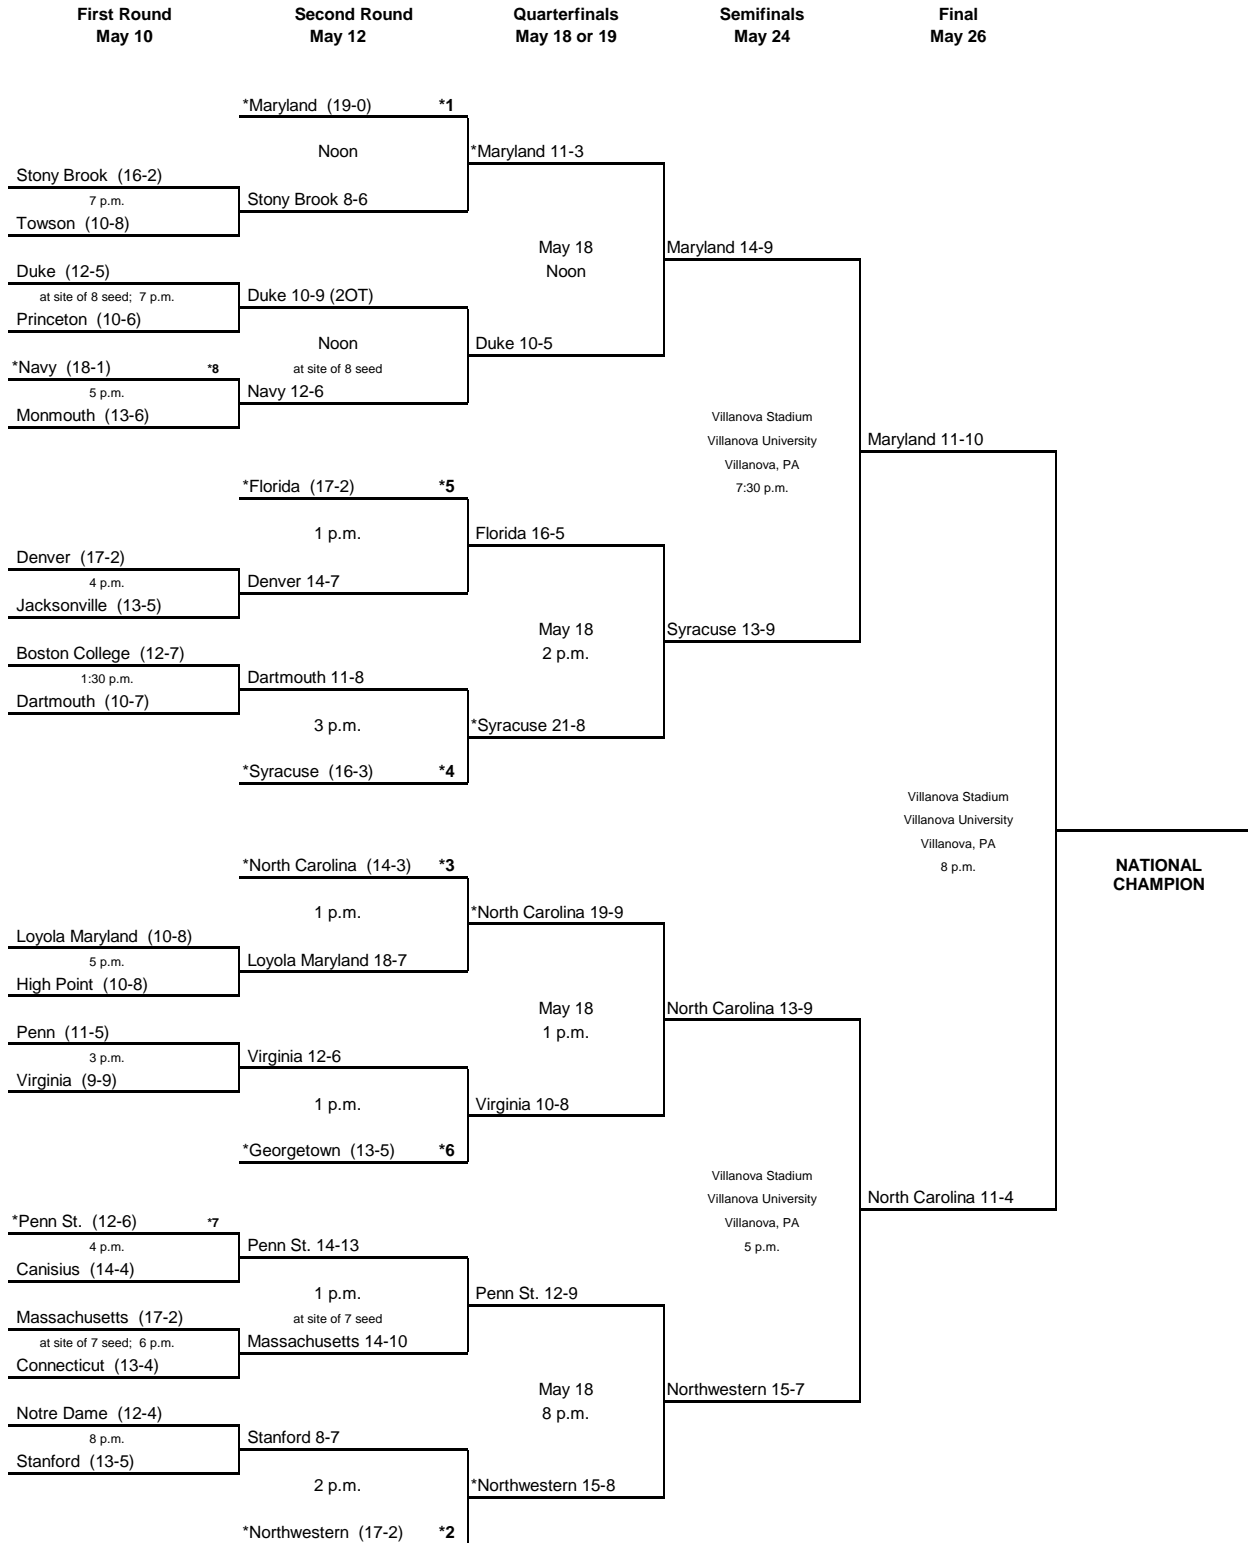

# 2013 NCAA Division I Women's LACROSSE CHAMPIONSHIP

\*denotes host

First- and second-round games held at the same site (three teams at the host sites of the top 6 seeds and four teams at the host sites of seeds 7 and 8; games played Friday and Sunday).

All times Eastern.