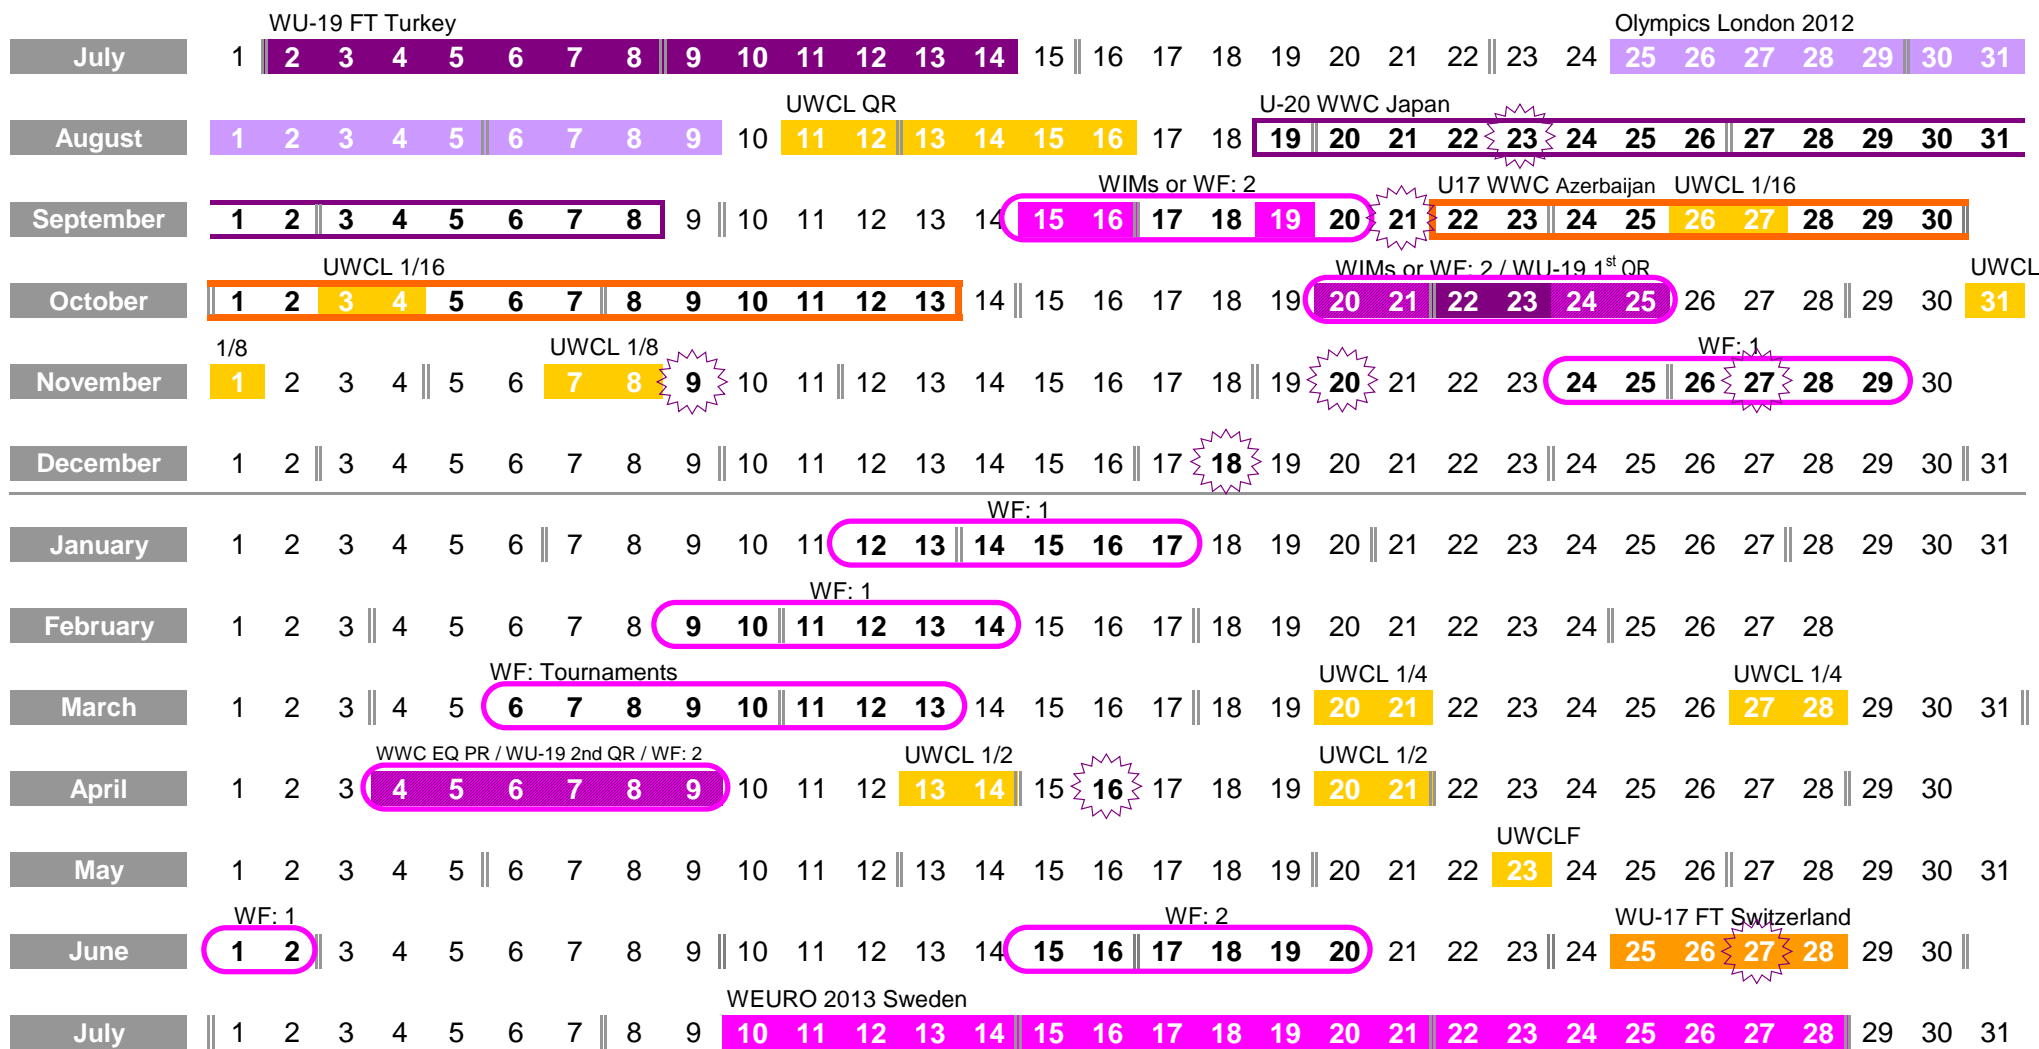

# UEFA European Women's Match Calendar

Match dates

2012/2013

|| Start of week: Sat Sun || Mon

- Women's IM
- UEFA WU-19
- Women's IM and WU-19
- UEFA WU-17 FT
- UWCL matches

- FIFA WIMs - women's international matches or WF - women's friendlies (no. of matches)
- Olympic Women's FT
- FIFA U-20 WWC Japan
- FIFA U-17 WWC Azerbaijan

- 23.08: UWCL round of 32 and 16 draws
- 23.08: UWCL workshop for round of 32 clubs
- 21.09: WEURO 2013 play-offs draw
- 09.11: WEURO 2013 final draw
- 20.11: WU-19 and WU-17 draws 1st and 2nd QRs
- 27.11: UWCL quarter-finals and semi-finals draw
- 27.11: UWCL workshop for quarter-finalists
- 18.12: WWC qualifiers preliminary round draw
- 16.04: WWC qualifiers group stage draw
- 27.06: UWCL qualifying round draw