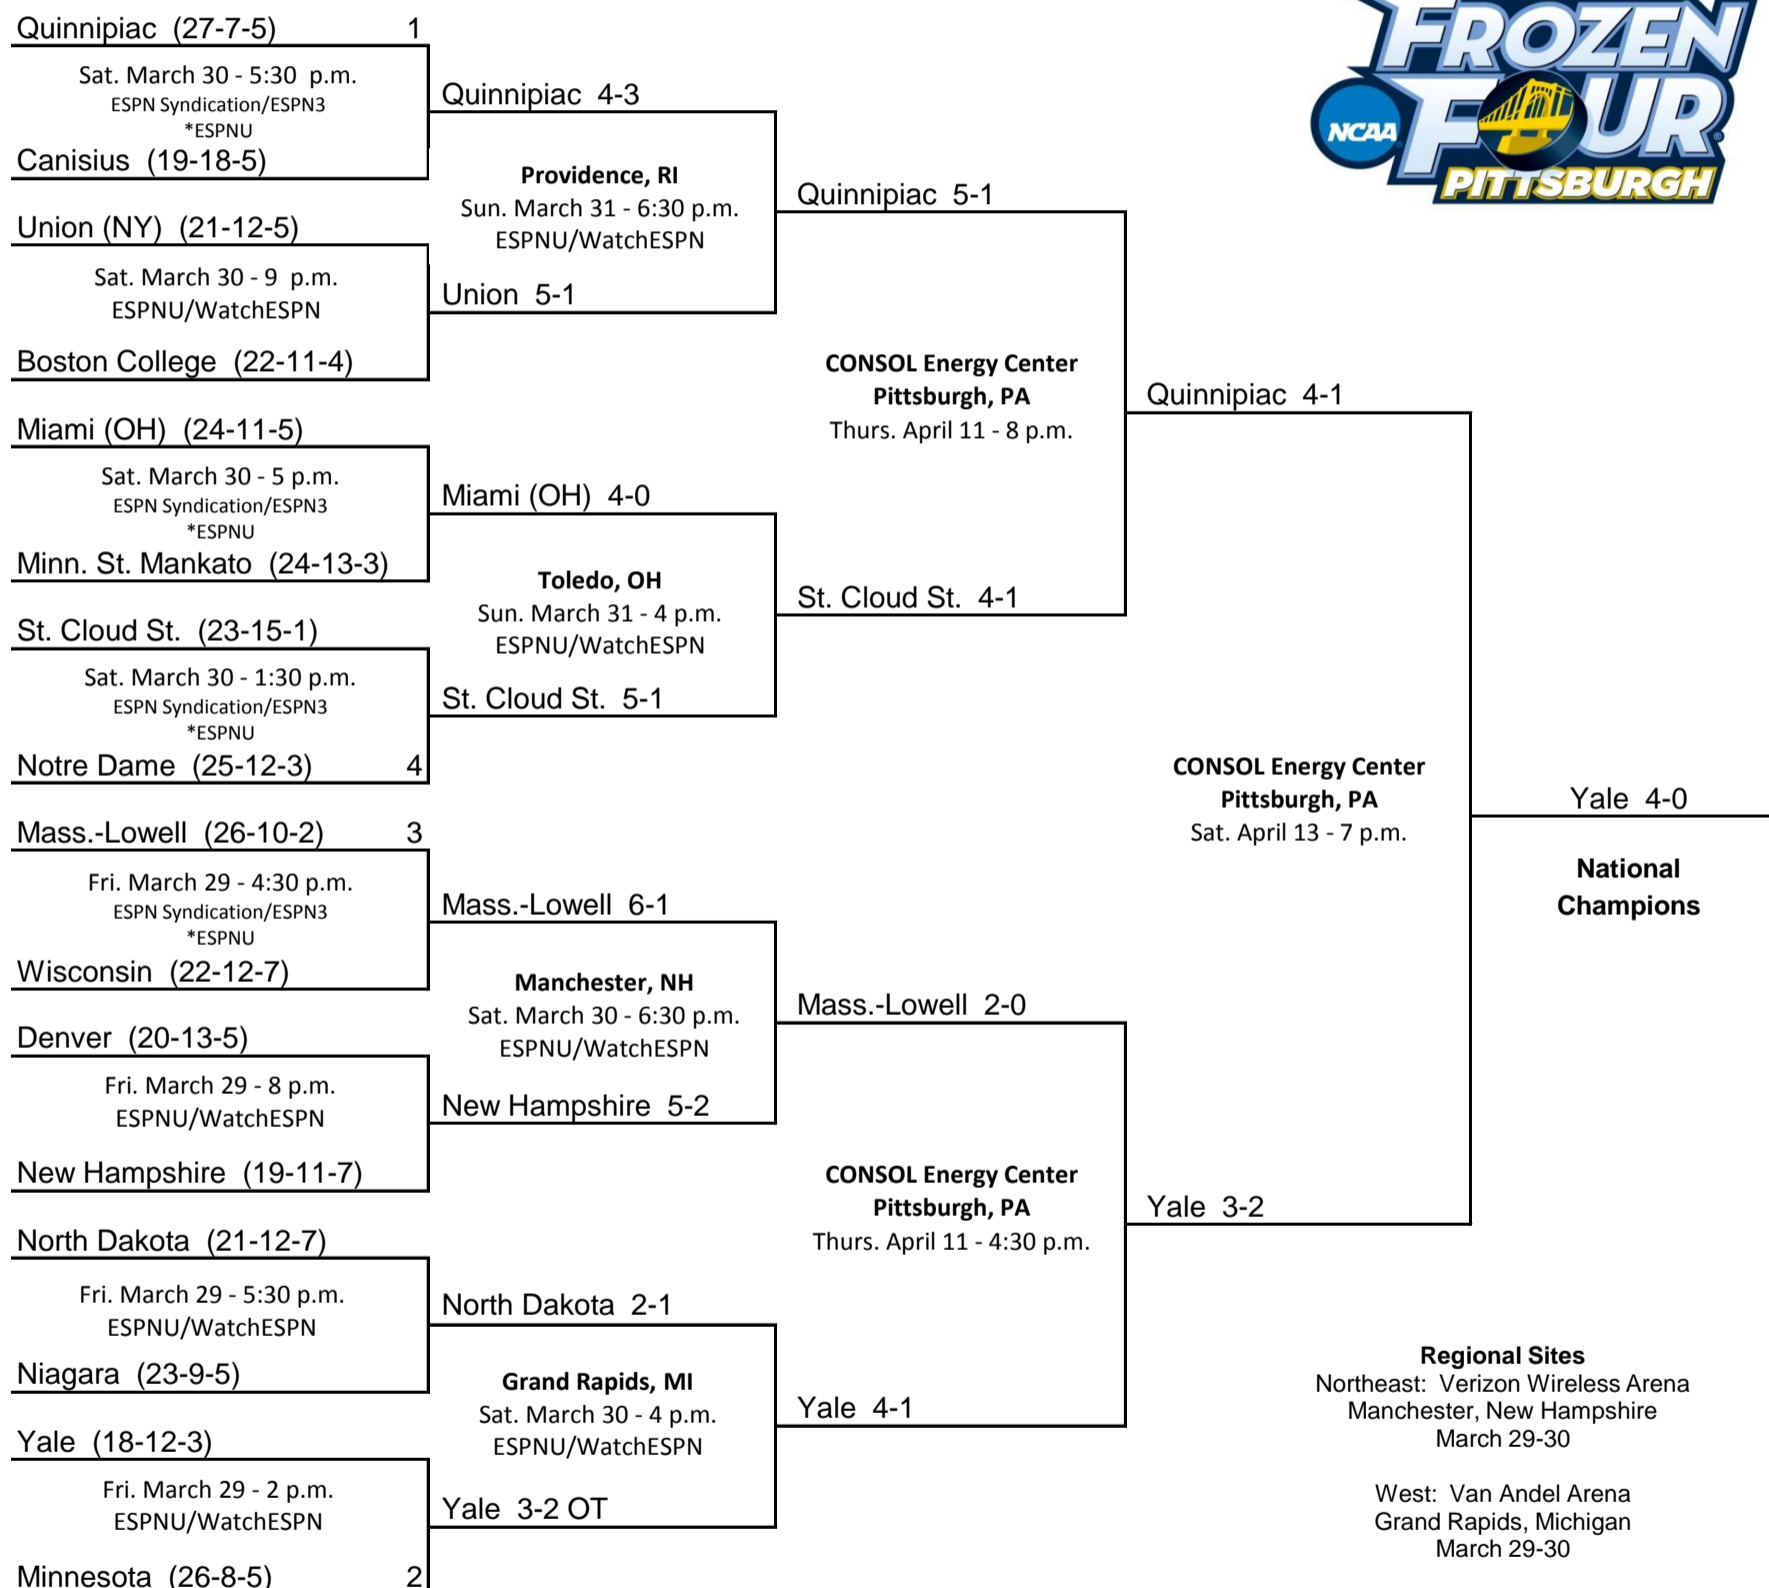

2013 Division I Men's Ice Hockey Championship

www.NCAA.com

First Round

Second Round

Semifinals

Championship

All Times Eastern

East Seeds

1. Quinnipiac
2. Boston College
3. Union (NY)
4. Canisius

Northeast Seeds

1. Mass.-Lowell
2. New Hampshire
3. Denver
4. Wisconsin

West Seeds

1. Minnesota
2. North Dakota
3. Niagara
4. Yale

Midwest Seeds

1. Notre Dame
2. Miami (OH)
3. Minn. St. Mankato
4. St. Cloud St.

Regional Sites
 Northeast: Verizon Wireless Arena
 Manchester, New Hampshire
 March 29-30
 West: Van Andel Arena
 Grand Rapids, Michigan
 March 29-30
 East: Dunkin Donuts Center
 Providence, Rhode Island
 March 30-31
 Midwest: Huntington Center
 Toledo, Ohio
 March 30-31