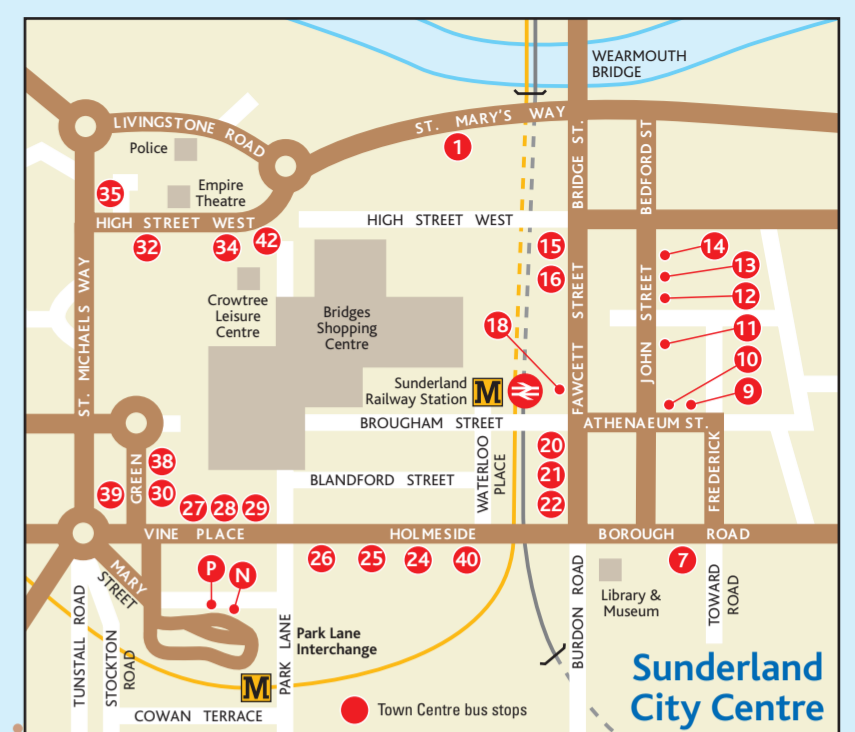

easy frequent links

where to catch the bus in the city centre

Routes	Destinations	Stopping at
X1	Doxford International Terminating in City Centre	13 25 N 27 20
3	Farrington Hylton Castle	13 26 28 20
4	Doxford Park Town End Farm	13 26 27 21
5	Docks Doxford Park	30 29 22 9 14 24 39
5A	Docks Doxford Park	30 29 22 16 7 24 39
8	South Hylton Terminating in City Centre	16 1 34 32 35 29 19
10 11	Grangetown Quarry View	35 30 27 22 10 7 40 39
12	Vicarage Farm Terminating in City Centre	22 25 29 22
13	Doxford Park Town End Farm	13 26 28 20
16	Hastings Hill Red House	14 24 39 27 21
18	Grindon	14 9
19	Seaburn	7 15
20	Pennywell Terminating in City Centre	16 1 24 32 35 27 16
23	Thorney Close Dene Estate	12 25 29 18 15
E1 E2 E6	South Shields Terminating in City Centre	P 18 15 1 42 P