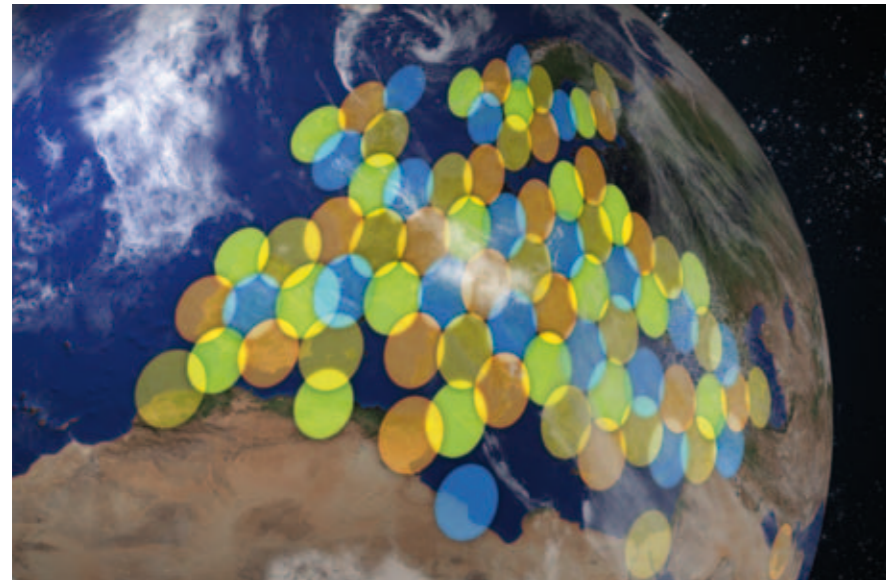

## REVOLUTIONARY KA-SAT TECHNOLOGY

Enables a new generation of IP services

KA-SAT coverage over Europe and the Mediterranean Basin

- The biggest High-Throughput Satellite in the sky today with 70Gbps capacity
- Launched December 2010, entry into service on May 2011
- Pan-European IP network: eight operational and two hot standby backup gateways linked by a fibre ring to major European PoP
- Covering all Europe and the main populated areas in the Mediterranean Basin

## EVERYWHERE

Over all Europe and the Mediterranean Basin