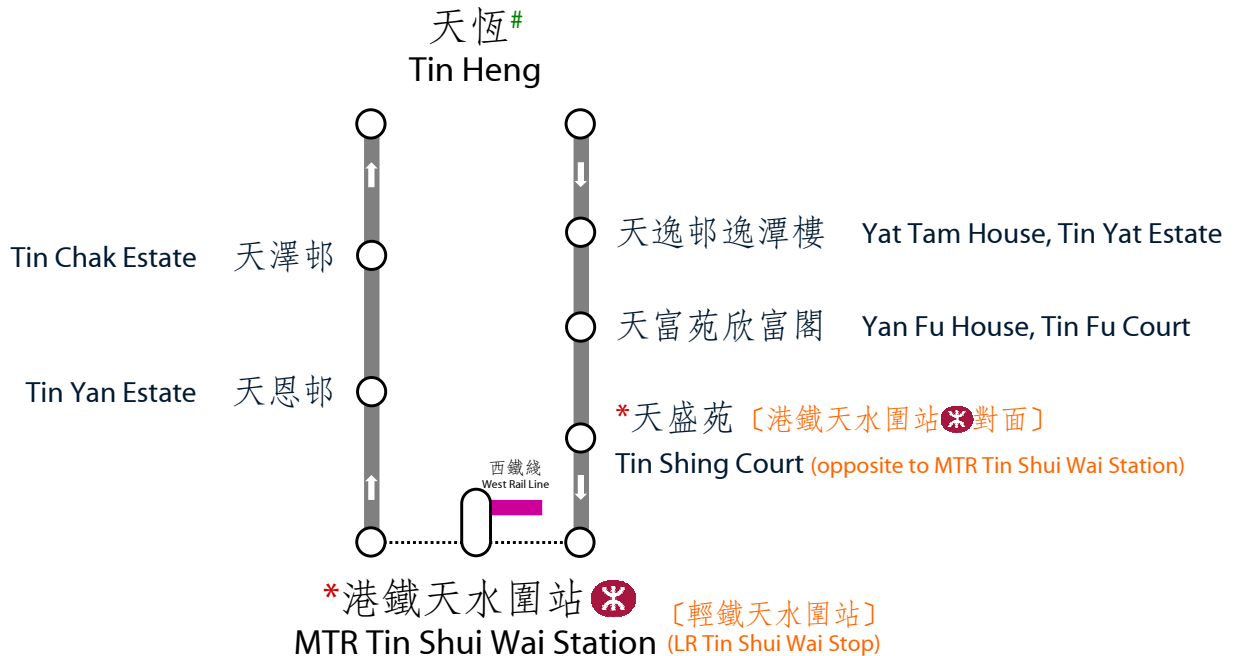

港鐵巴士路線 MTR Bus Route

K76 天恆 — 港鐵天水圍站

Tin Heng – MTR Tin Shui Wai Station

生效日期
Effective Date
30 / 06 / 2013

天恆 開出 from Tin Heng	天水圍站 開出 from Tin Shui Wai Station	班次 (分鐘) Frequency (mins.)
星期一至五 Mondays to Fridays		
06:00 – 22:50	06:00 – 23:05	3 – 10
星期六 Saturdays		
06:00 – 22:50	06:00 – 23:05	6 – 10
星期日及公眾假期 Sundays & Public Holidays		
06:00 – 22:50	06:00 – 23:05	7 – 10

車費 Fare		現金 Cash	八達通 Octopus
成人 Adult		\$4.10	
特惠 Concessionary	小童 / 長者 Child / Senior Citizen	\$2.00	
	持學生 / 殘疾人士身分個人八達通 Personalised Octopus with Student / Persons with Disabilities Status	\$4.10	\$2.00

為改善車務運作安全，路線K76逢星期一至五早上06:00至08:30，會與九巴265B綫對調月台位置（公眾假期除外）。乘客排隊乘車時，請留意站內指示，多謝合作。

To improve the operation safety, bus platforms of route K76 and KMB route 265B will be swapped during 0600 to 0830 hours from Mondays to Fridays (except public holidays). Passengers please refer to the signs on scene when queue up for boarding. Your co-operation is highly appreciated.

- 此資料只供參考之用，編定之班次隨時因交通情況或車務調動而作適當調整，恕不另行通知。
This information serves as a general guide only. Scheduled departures may be adjusted subject to traffic conditions without prior notice.
- 八達通乘客轉乘優惠：
Interchange concessions for passengers using Octopus,
 - 西鐵綫或輕鐵乘客於出站後60分鐘內，可免費轉乘本路線。
West Rail Line or Light Rail passengers can enjoy free interchange to this route within 60 minutes after exit validations.
 - 本路線乘客在上車後60分鐘內轉乘西鐵綫或輕鐵，可享免費轉乘優惠，優惠額為已繳付之正常巴士車費。
Passengers of this route can enjoy interchange concessions of the full bus fare paid when transferring to West Rail Line or Light Rail within 60 minutes after boarding the bus.
 - 本路線乘客在上車後60分鐘內轉乘K75或K75P巴士綫，只需支付其中較高車資的一程。
Passengers of this route will only be charged the higher fare when interchange within 60 minutes with K75 or K75P.
 - 乘客繳付第一程車資後，須確保八達通尚餘正票值才可享有轉乘優惠。
A positive balance must be maintained in your Octopus after the first leg of your trip in order to enjoy interchange concessions.