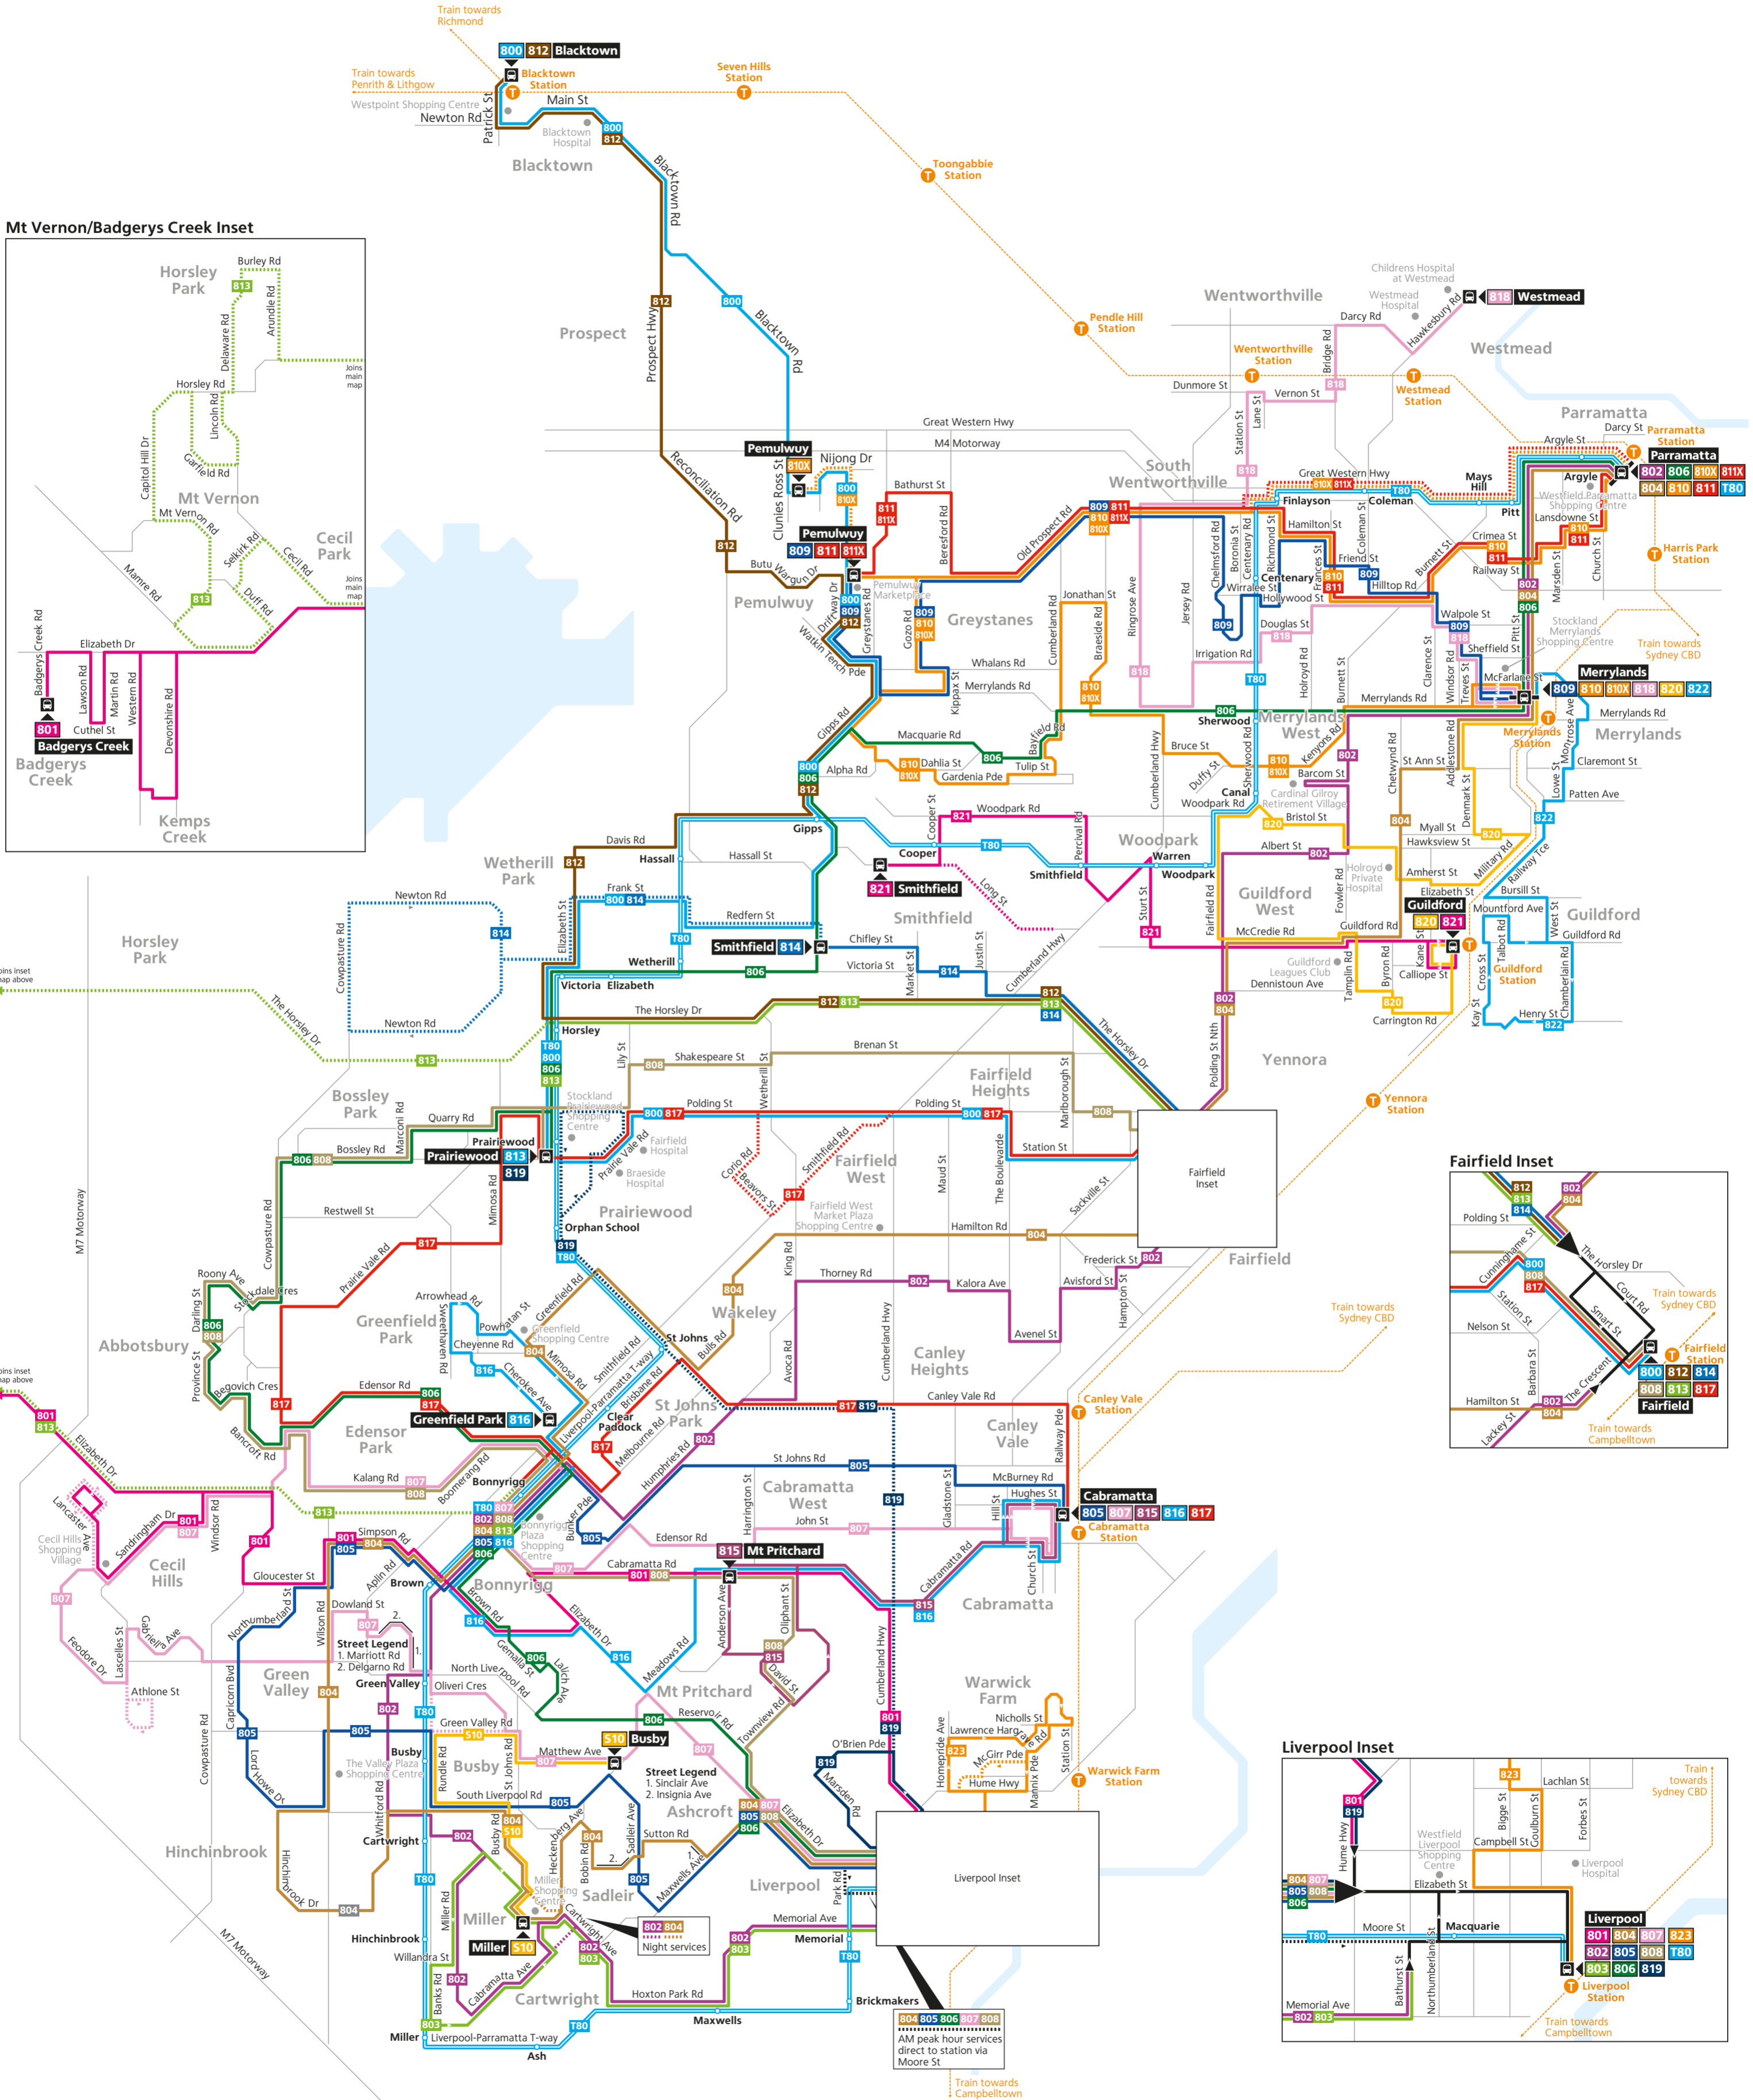

Region 3 Network Map

Legend

- Bus route
- Occasional journey
- Bus terminus
- T-way route/station
- Train line/station

Diagrammatic Map
North
Not to Scale