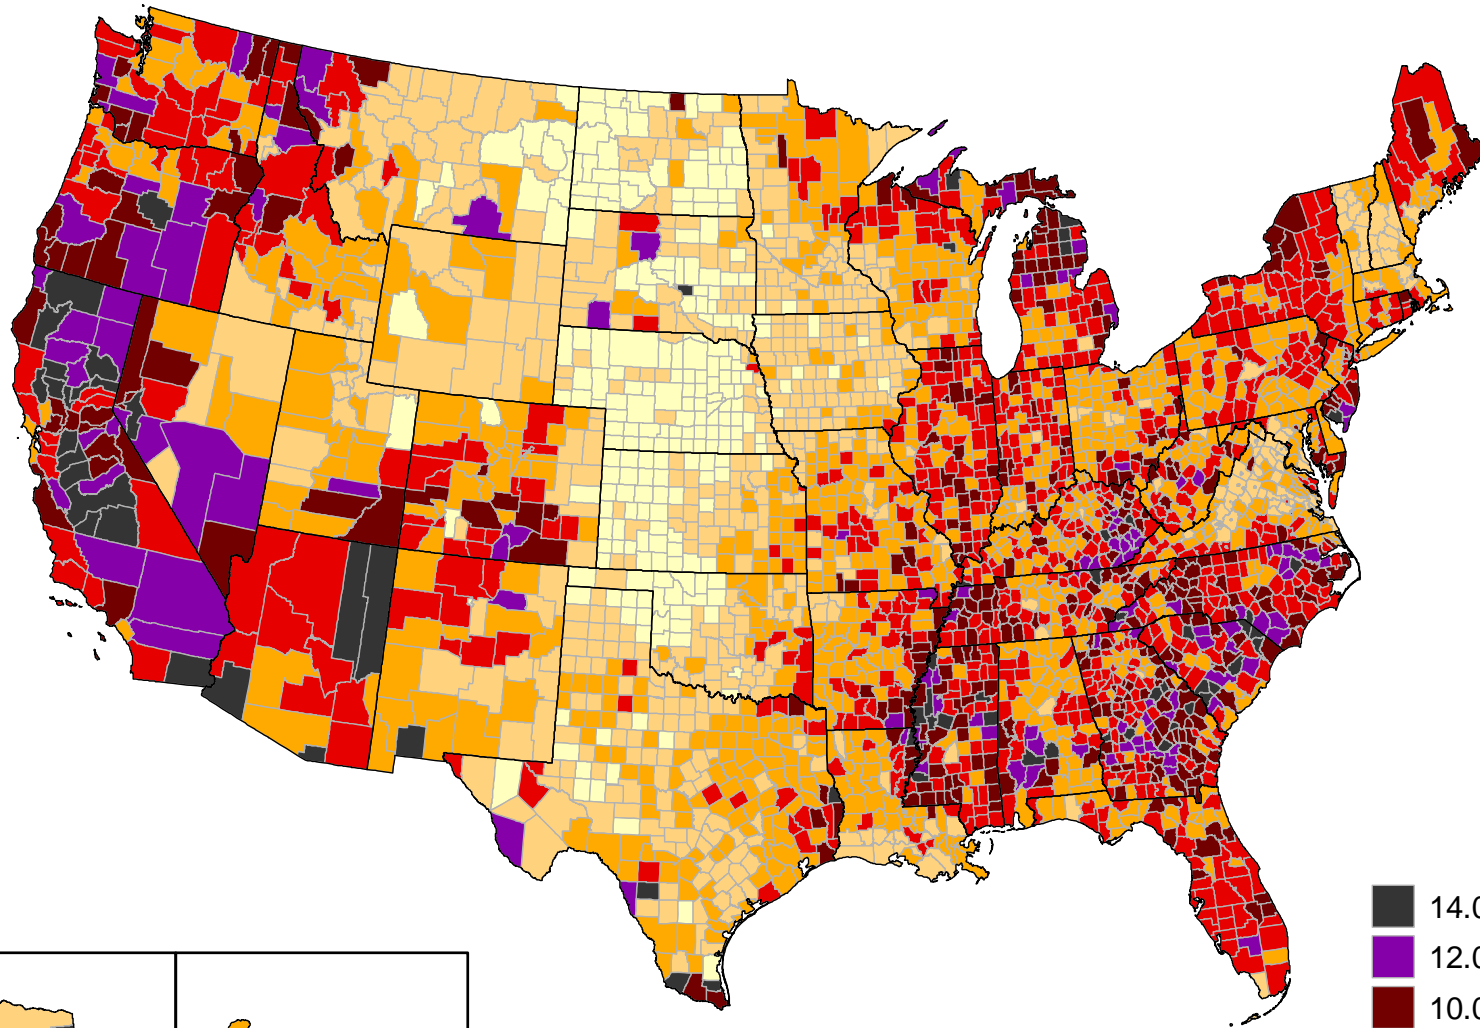

Unemployment rates by county, 2012 annual averages

(U.S. rate = 8.1 percent)

SOURCE: Bureau of Labor Statistics
Local Area Unemployment Statistics