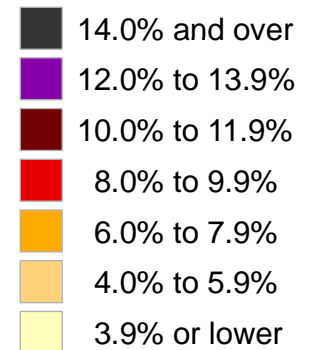

Unemployment rates by county, 2012 annual averages

(U.S. rate = 8.1 percent)

SOURCE: Bureau of Labor Statistics
Local Area Unemployment Statistics