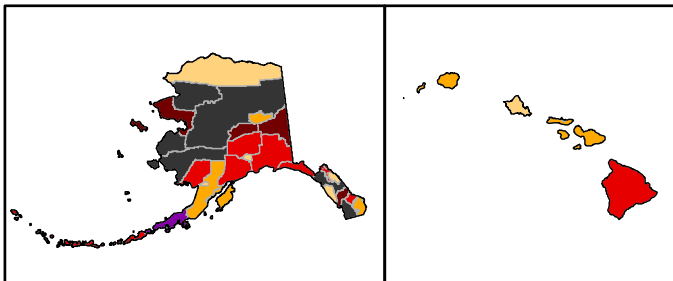

Unemployment rates by county, 2012 annual averages

(U.S. rate = 8.1 percent)

SOURCE: Bureau of Labor Statistics
Local Area Unemployment Statistics