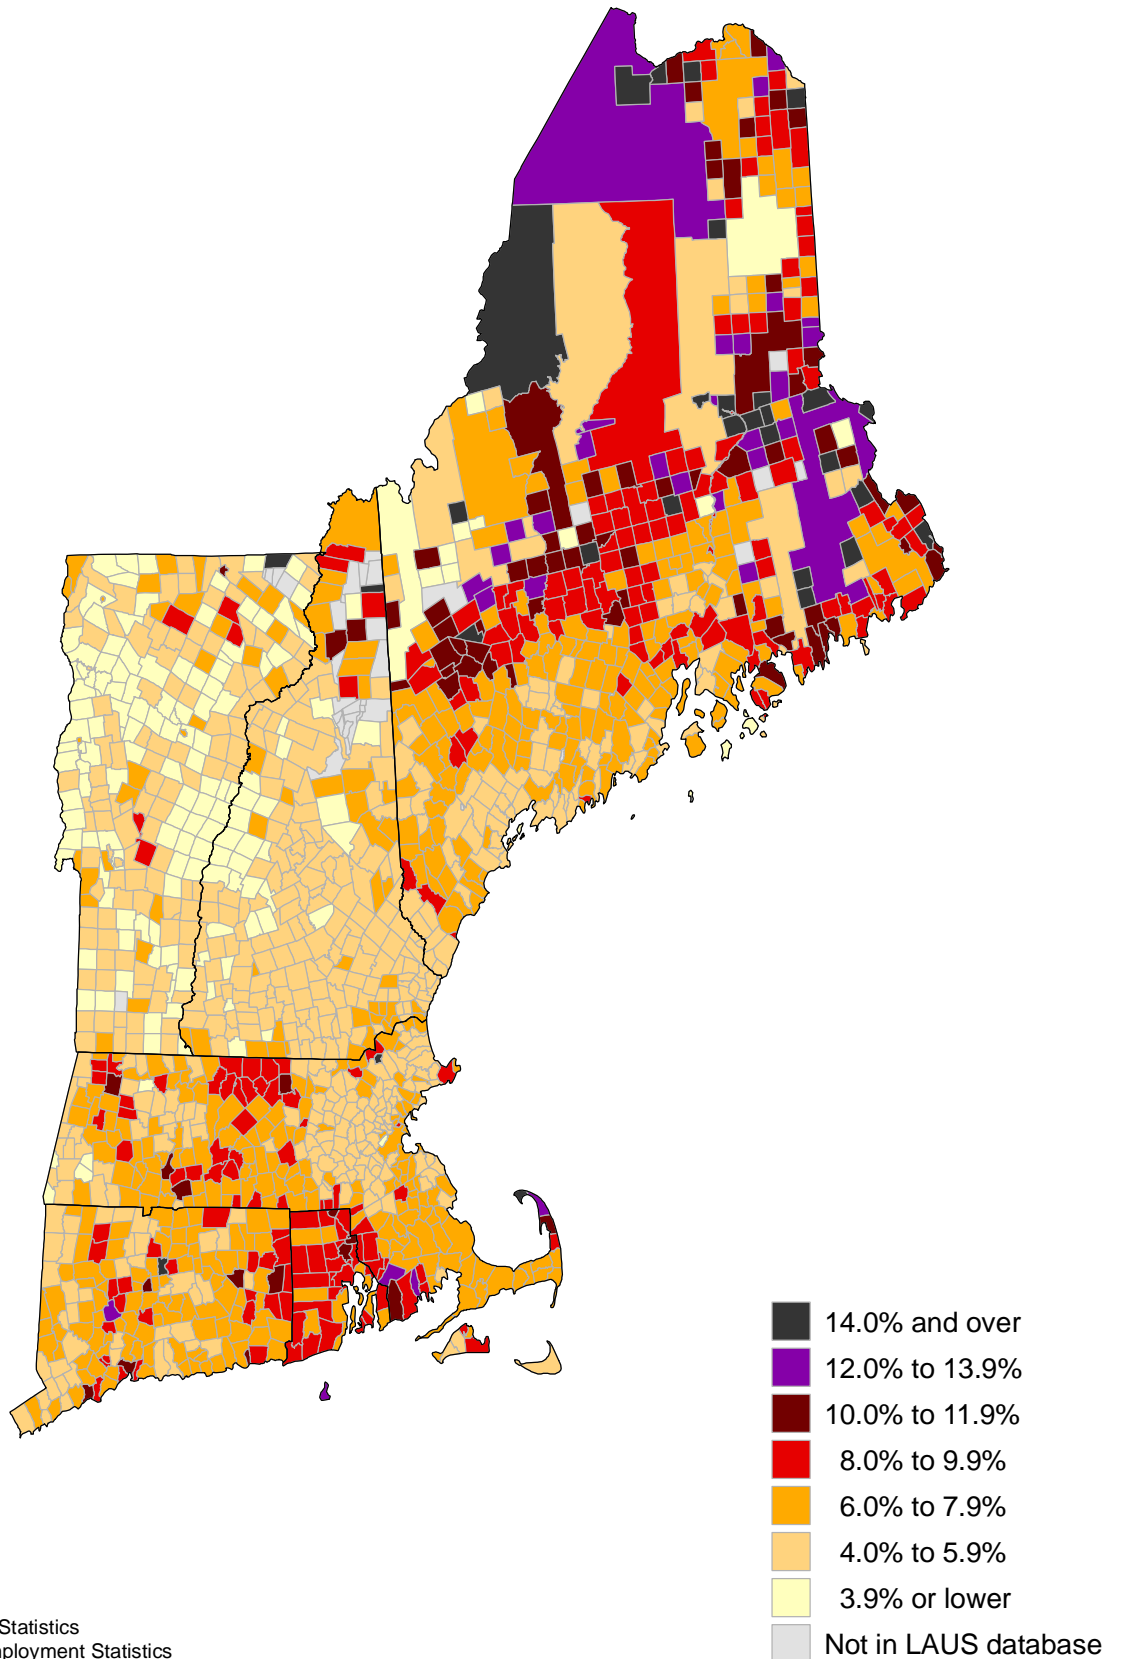

Unemployment rates in New England by Minor Civil Division, January 2013 - December 2013 averages

(U.S. rate = 7.4 percent)

SOURCE: Bureau of Labor Statistics
Local Area Unemployment Statistics