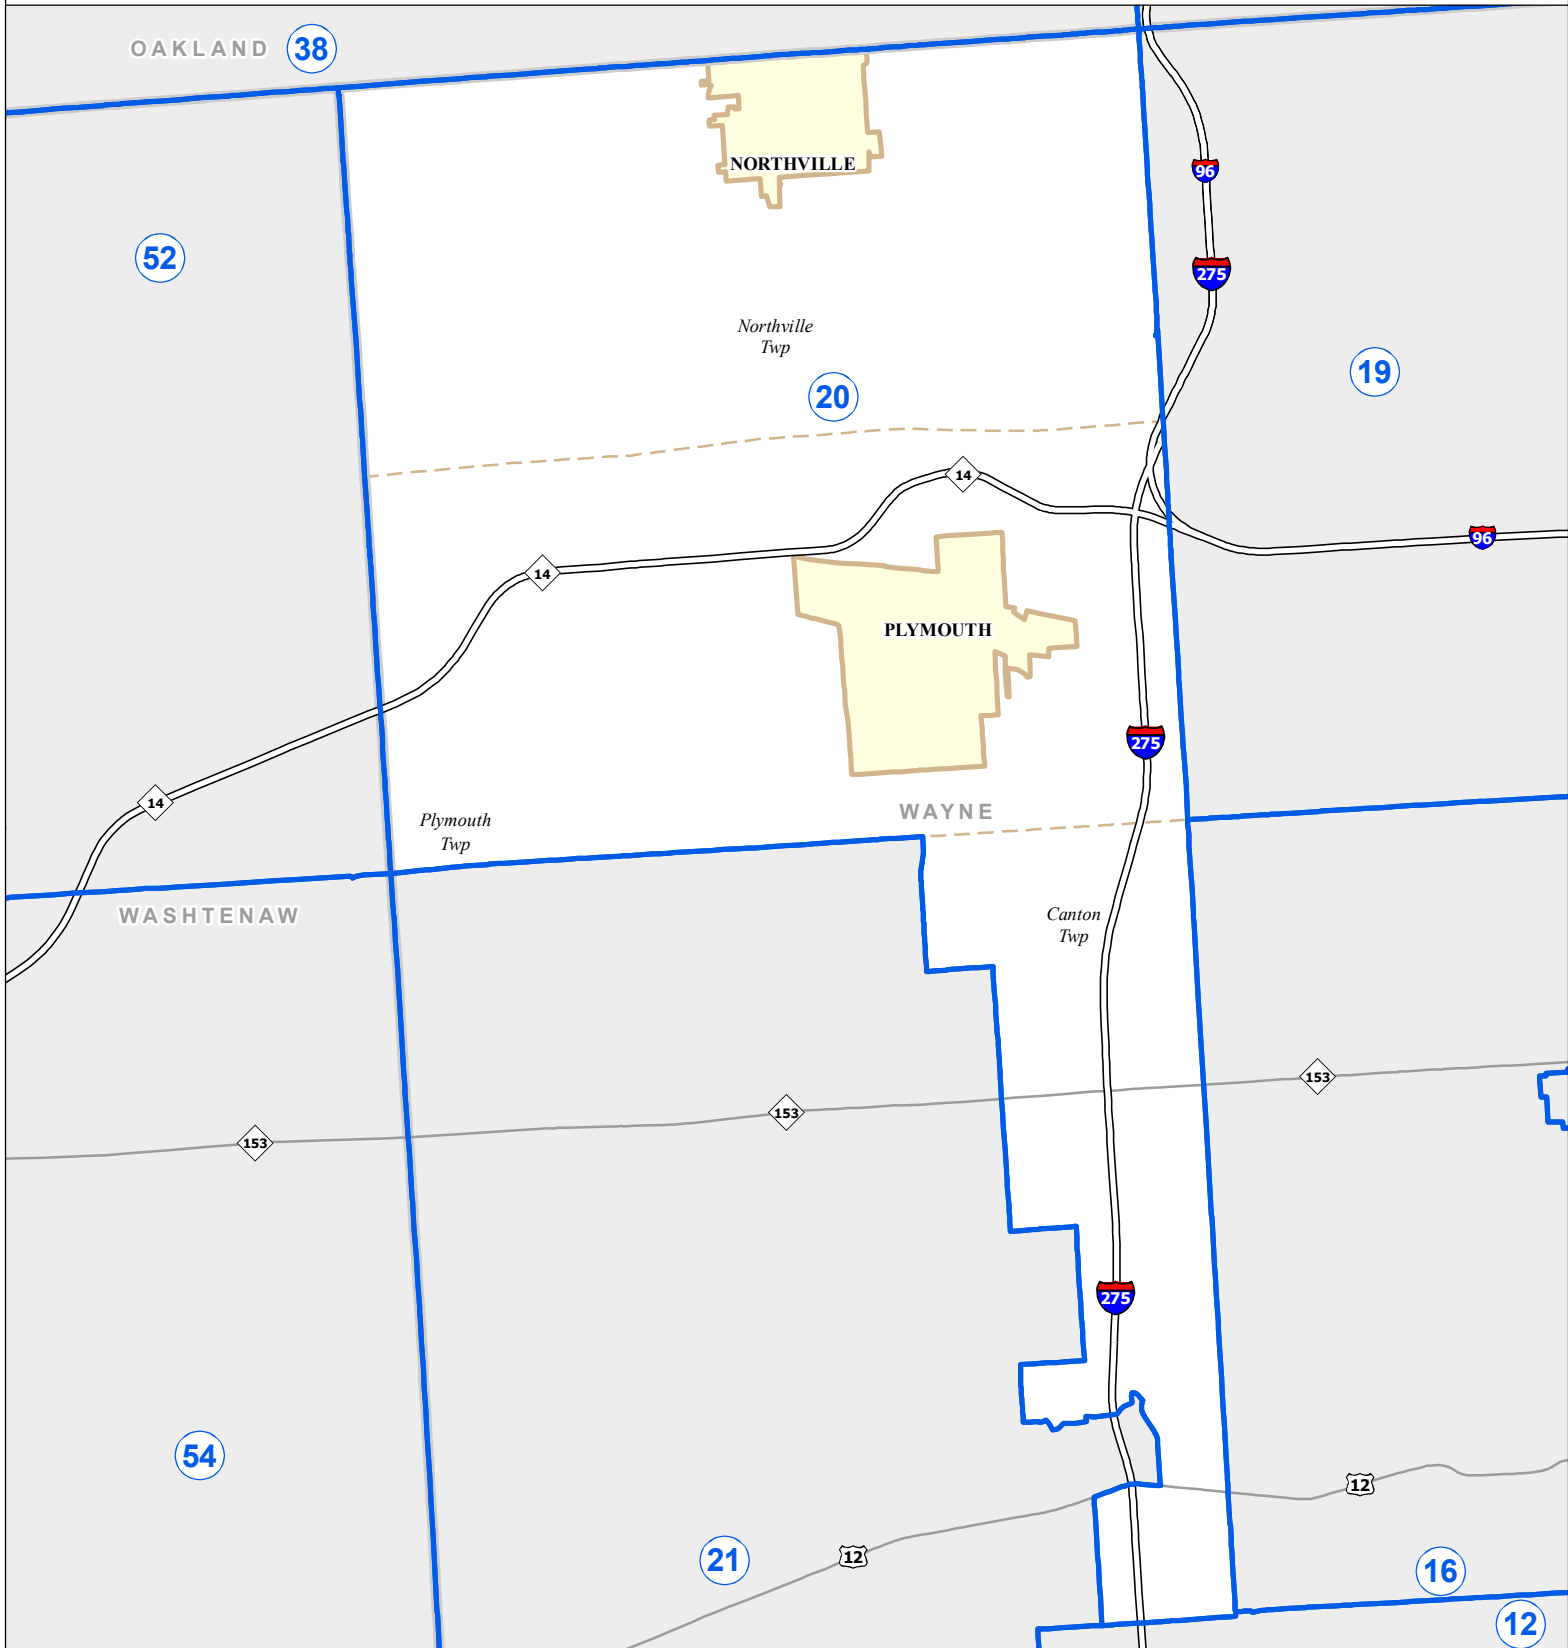

MICHIGAN STATE HOUSE DISTRICT 20

2011 Apportionment Plan

0 2.5 5 Miles