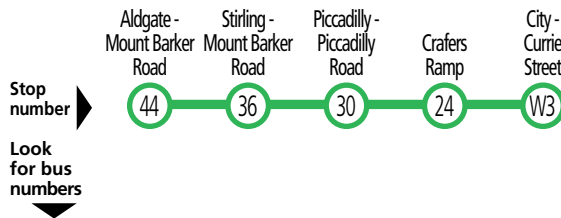

865 Stirling to Crafers & city

Also shows route 865c

Saturday

	865c	865	865c	865c
AM	-	9.40	9.43	9.48
	10.37	10.43	10.46	10.51
PM	-	12.40	12.43	12.48
	-	3.40	3.43	3.48

Transfers

Transfers are available to the city at stop 24 Crafers Ramp. See the 823-840x-860f-863-864-T840-T863 timetable for details.