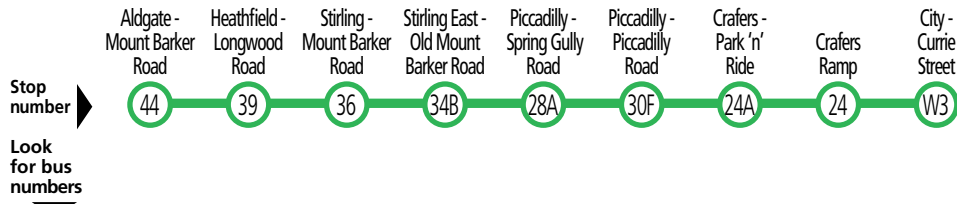

Joins map

Street Legend  
1. Euston Rd

## Aldgate to Heathfield, Stirling, Crafers & city

Also shows route 866A