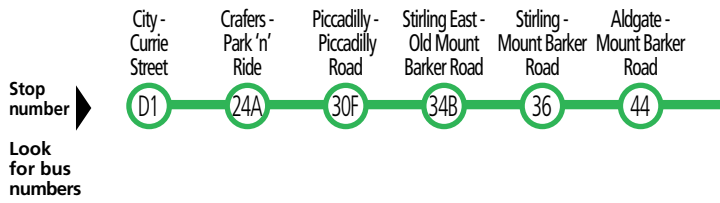

865, 866R

City to Crafers, Stirling & Aldgate

Also shows route 865s

Saturday

AM	865s	-	11.03	-	-	11.10	-
PM	865s	-	2.03	-	-	2.10	-
	866R	-	5.03	J	J	5.22	-
	865	5.30	6.02	-	-	6.09	6.15

Transfers

Transfers are available from the city at stop 24A Crafers Park 'n' Ride. See the 823-840x-860f-863-864-T840-T863 timetable for details.

Legend

- J – Bus detours to stop on request.