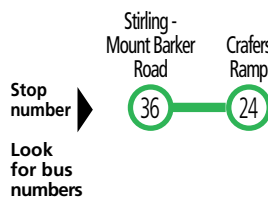

865c Stirling to Crafers

Sunday & public holidays

	865c	865c	865c
AM	9.40	9.50	
PM	12.40	12.50	
	3.40	3.50	

Transfers

Transfers are available to the city at stop 24 Crafers Ramp. See the 823-840x-860f-863-864-T840-T863 timetable for details.