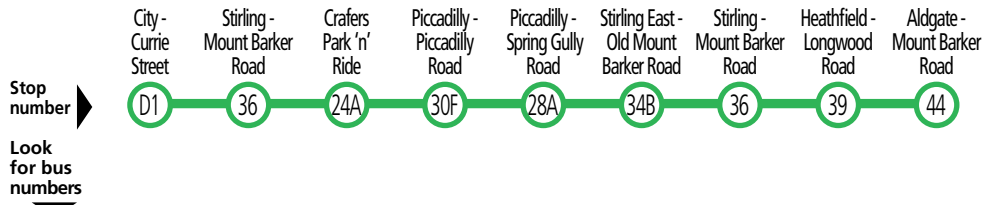

### Transfers

Transfers are available to the city at stop 24 Crafers Ramp. See the 823-840x-860f-863-864-T840-T863 timetable for details.

## City to Crafers, Stirling, Heathfield & Aldgate

Also shows routes 866A & 866R