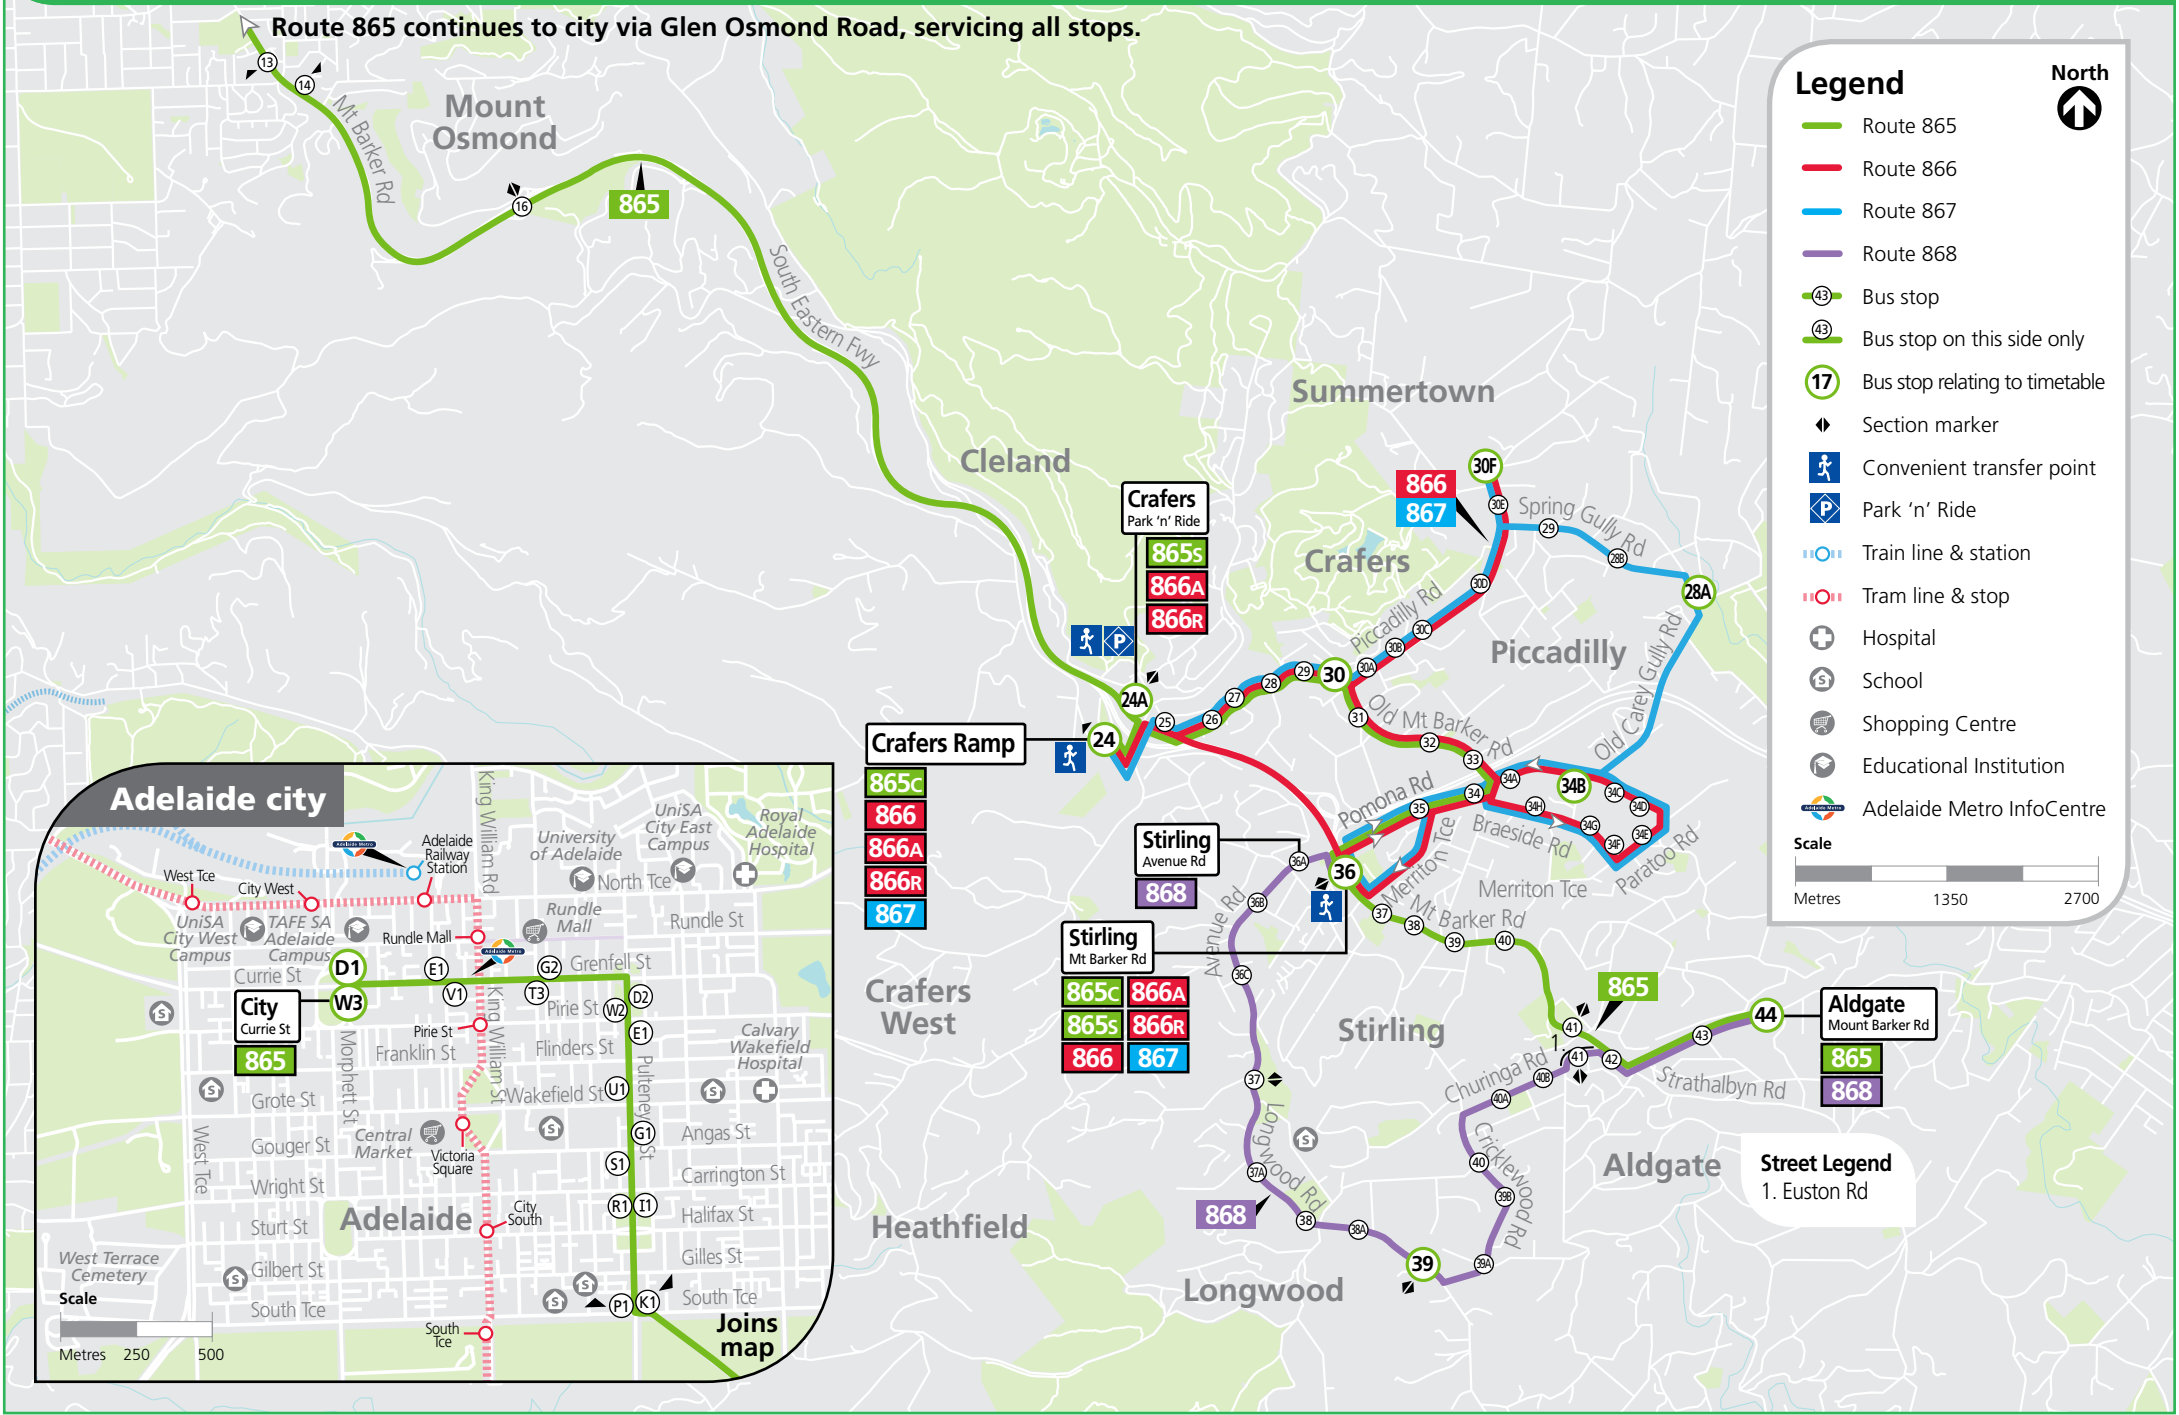

## Route descriptions

**865 Aldgate to city**  
via Pomona Road & Old Mount Barker Road.  
Service operates 7 days.  
**865c** - Stirling to Crafers.  
**865s** - Crafers to Stirling.

**866 Stirling to Crafers**  
via Stirling East & Piccadilly.  
Service operates 7 days.  
**866A** - Service does not stop at Piccadilly.  
**866R** - Service travels via Piccadilly and Stirling East on request.

**867 Stirling to Crafers**  
via Spring Gully Road & Piccadilly Road.  
Service operates Monday to Friday.

**868 Aldgate to Stirling**  
via Heathfield.  
Service operates Monday to Friday.

# 865, 866, 867, 868 Aldgate to Heathfield, Stirling, Crafers & city

Also shows routes 865c, 865s, 866A & 866R

Route 865 continues to city via Glen Osmond Road, servicing all stops.

### Legend

- Route 865
- Route 866
- Route 867
- Route 868
- Bus stop
- Bus stop on this side only
- Bus stop relating to timetable
- Section marker
- Convenient transfer point
- Park 'n' Ride
- Train line & station
- Tram line & stop
- Hospital
- School
- Shopping Centre
- Educational Institution
- Adelaide Metro InfoCentre