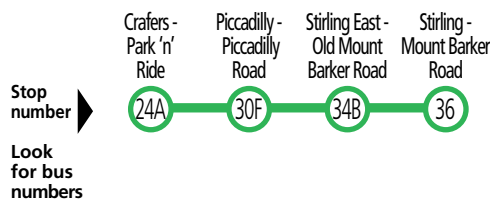

865s, 866R

Crafers to Stirling

Sunday & public holidays

AM	865s	11.03	-	-	11.10
PM	865s	2.03	-	-	2.10
	866R	5.03	J	J	5.22

Transfers

Transfers are available from the city at stop 24A Crafers Park 'n' Ride. See the 823-840x-860f-863-864-T840-T863 timetable for details.

Legend

- J – Bus detours to stop on request.

See other side for map →