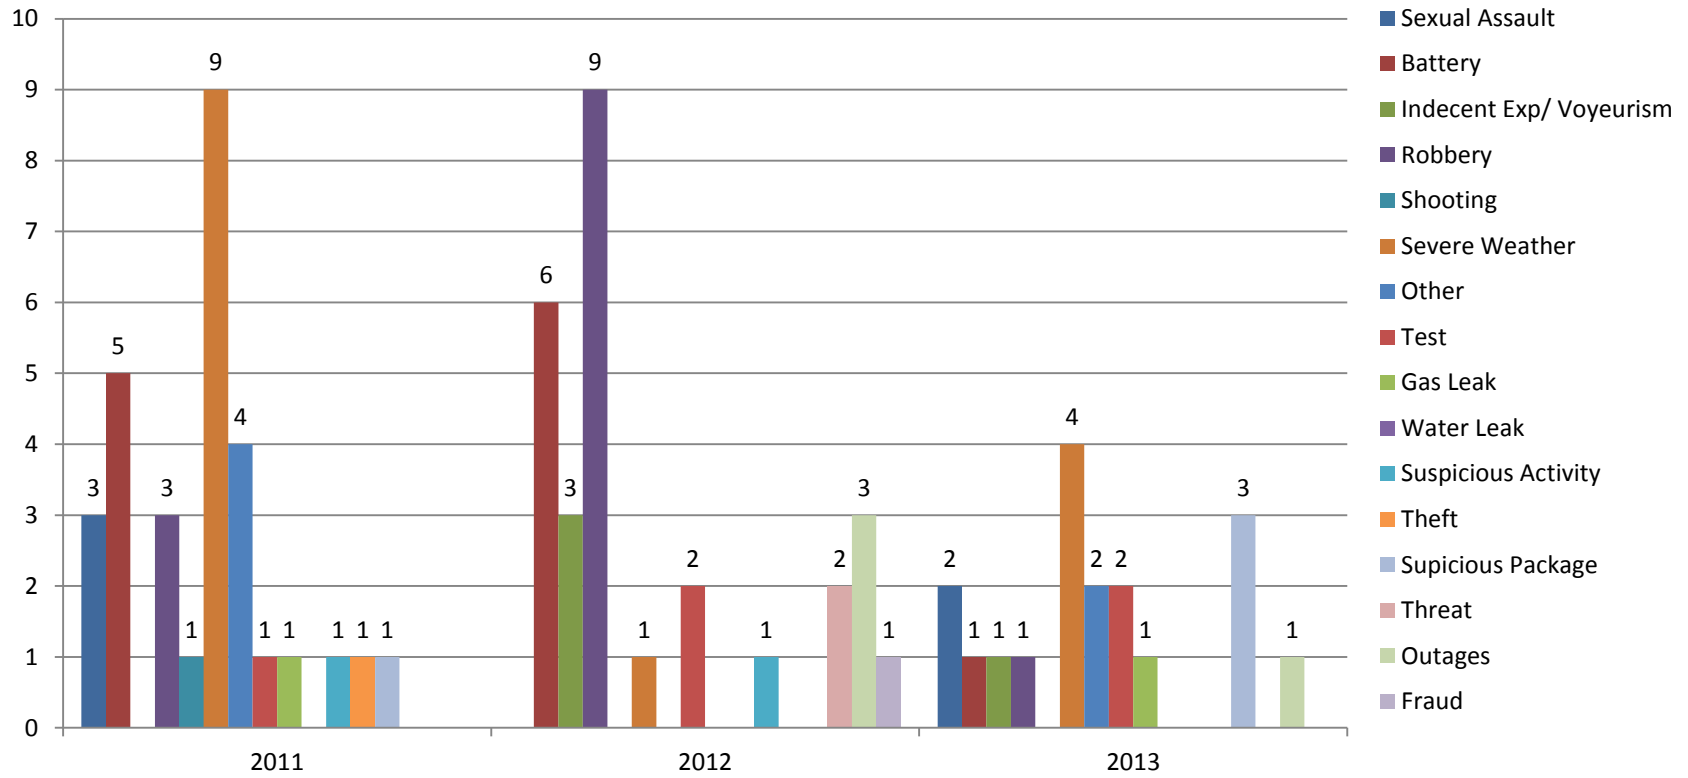

Purdue ALERT Activation Data

Purdue ALERT Activation Data

As of Dec 31, 2013