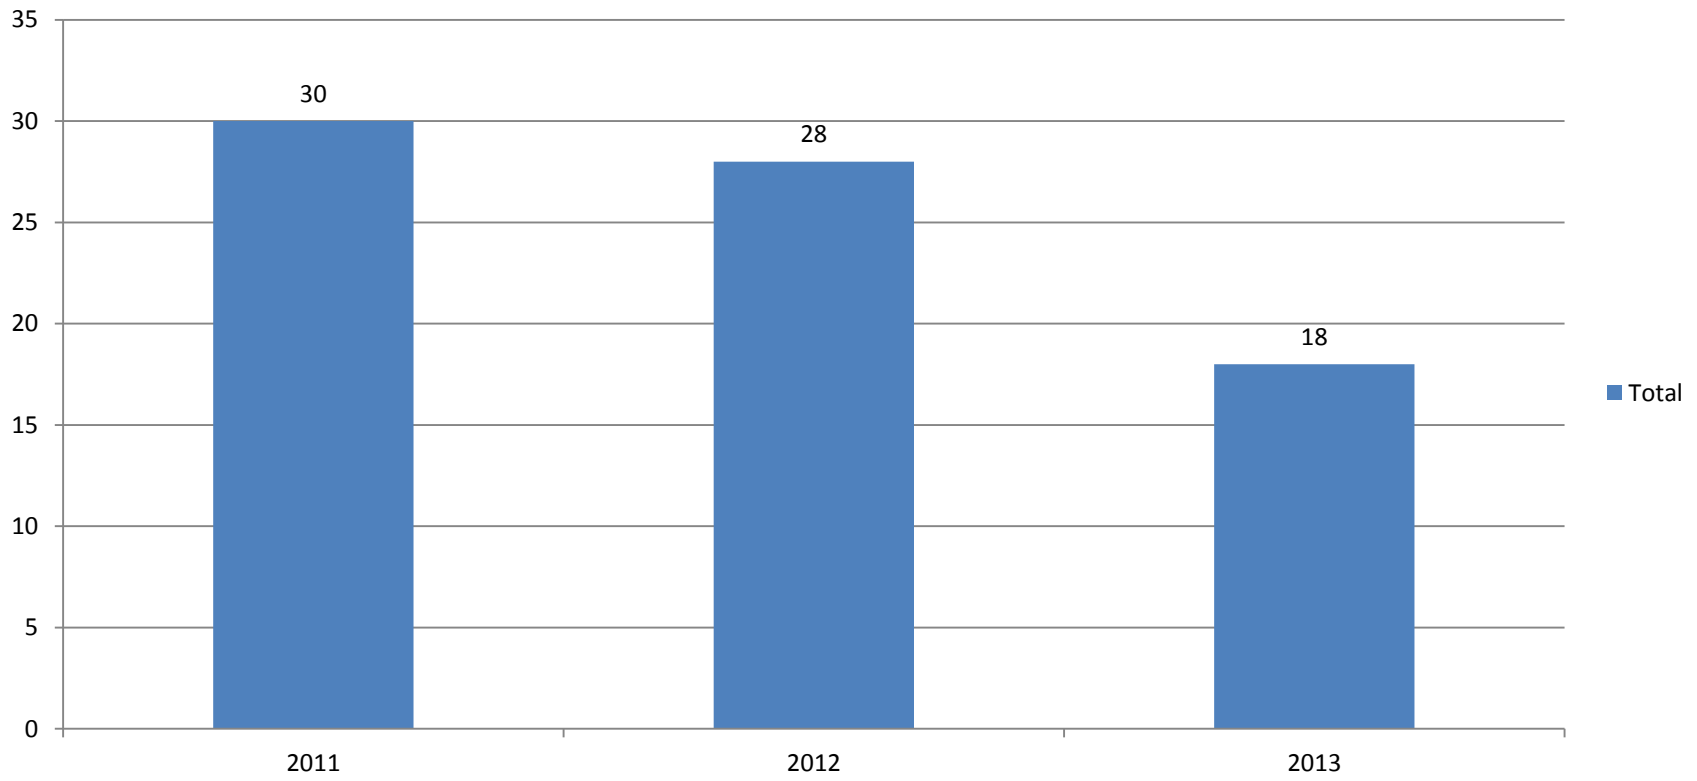

Purdue ALERT Activation Data

Purdue ALERT Activation Data

As of Dec 31, 2013