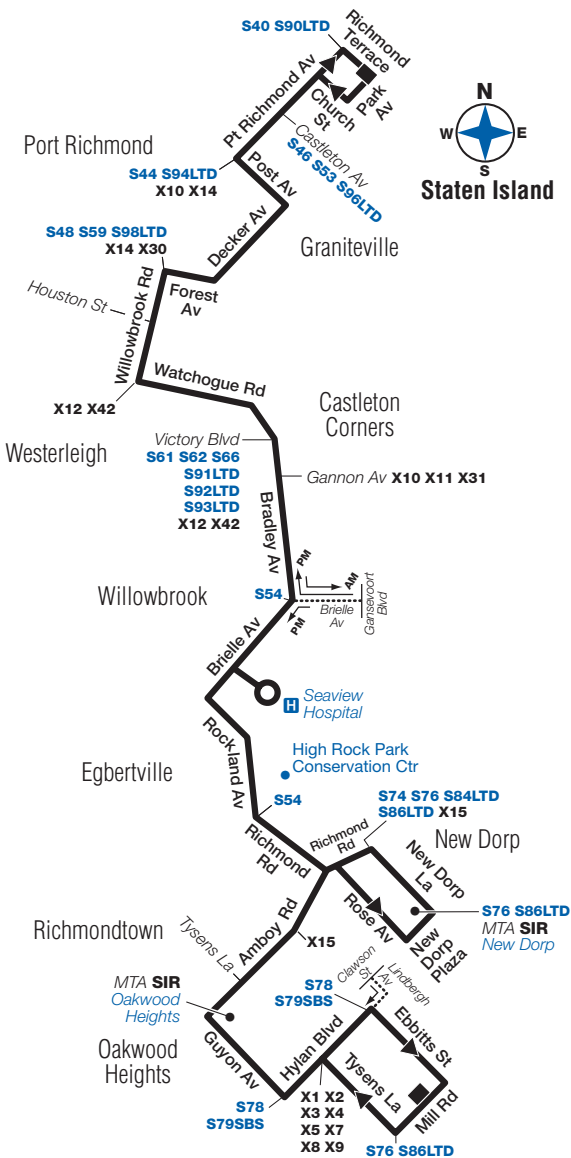

si057a12227_cs

S57 MAP LEGEND

Local/Limited/SBS Bus Transfers: shown in bold blue type.
Express Bus Transfers: shown in bold black type.

■ Terminal

..... Supplemental Service School Days (early AM and early PM)

MTA SIR Railway Station

● Point of Interest

For Accessible subway stations, travel directions and other information:

Call 511 or visit www.mta.info