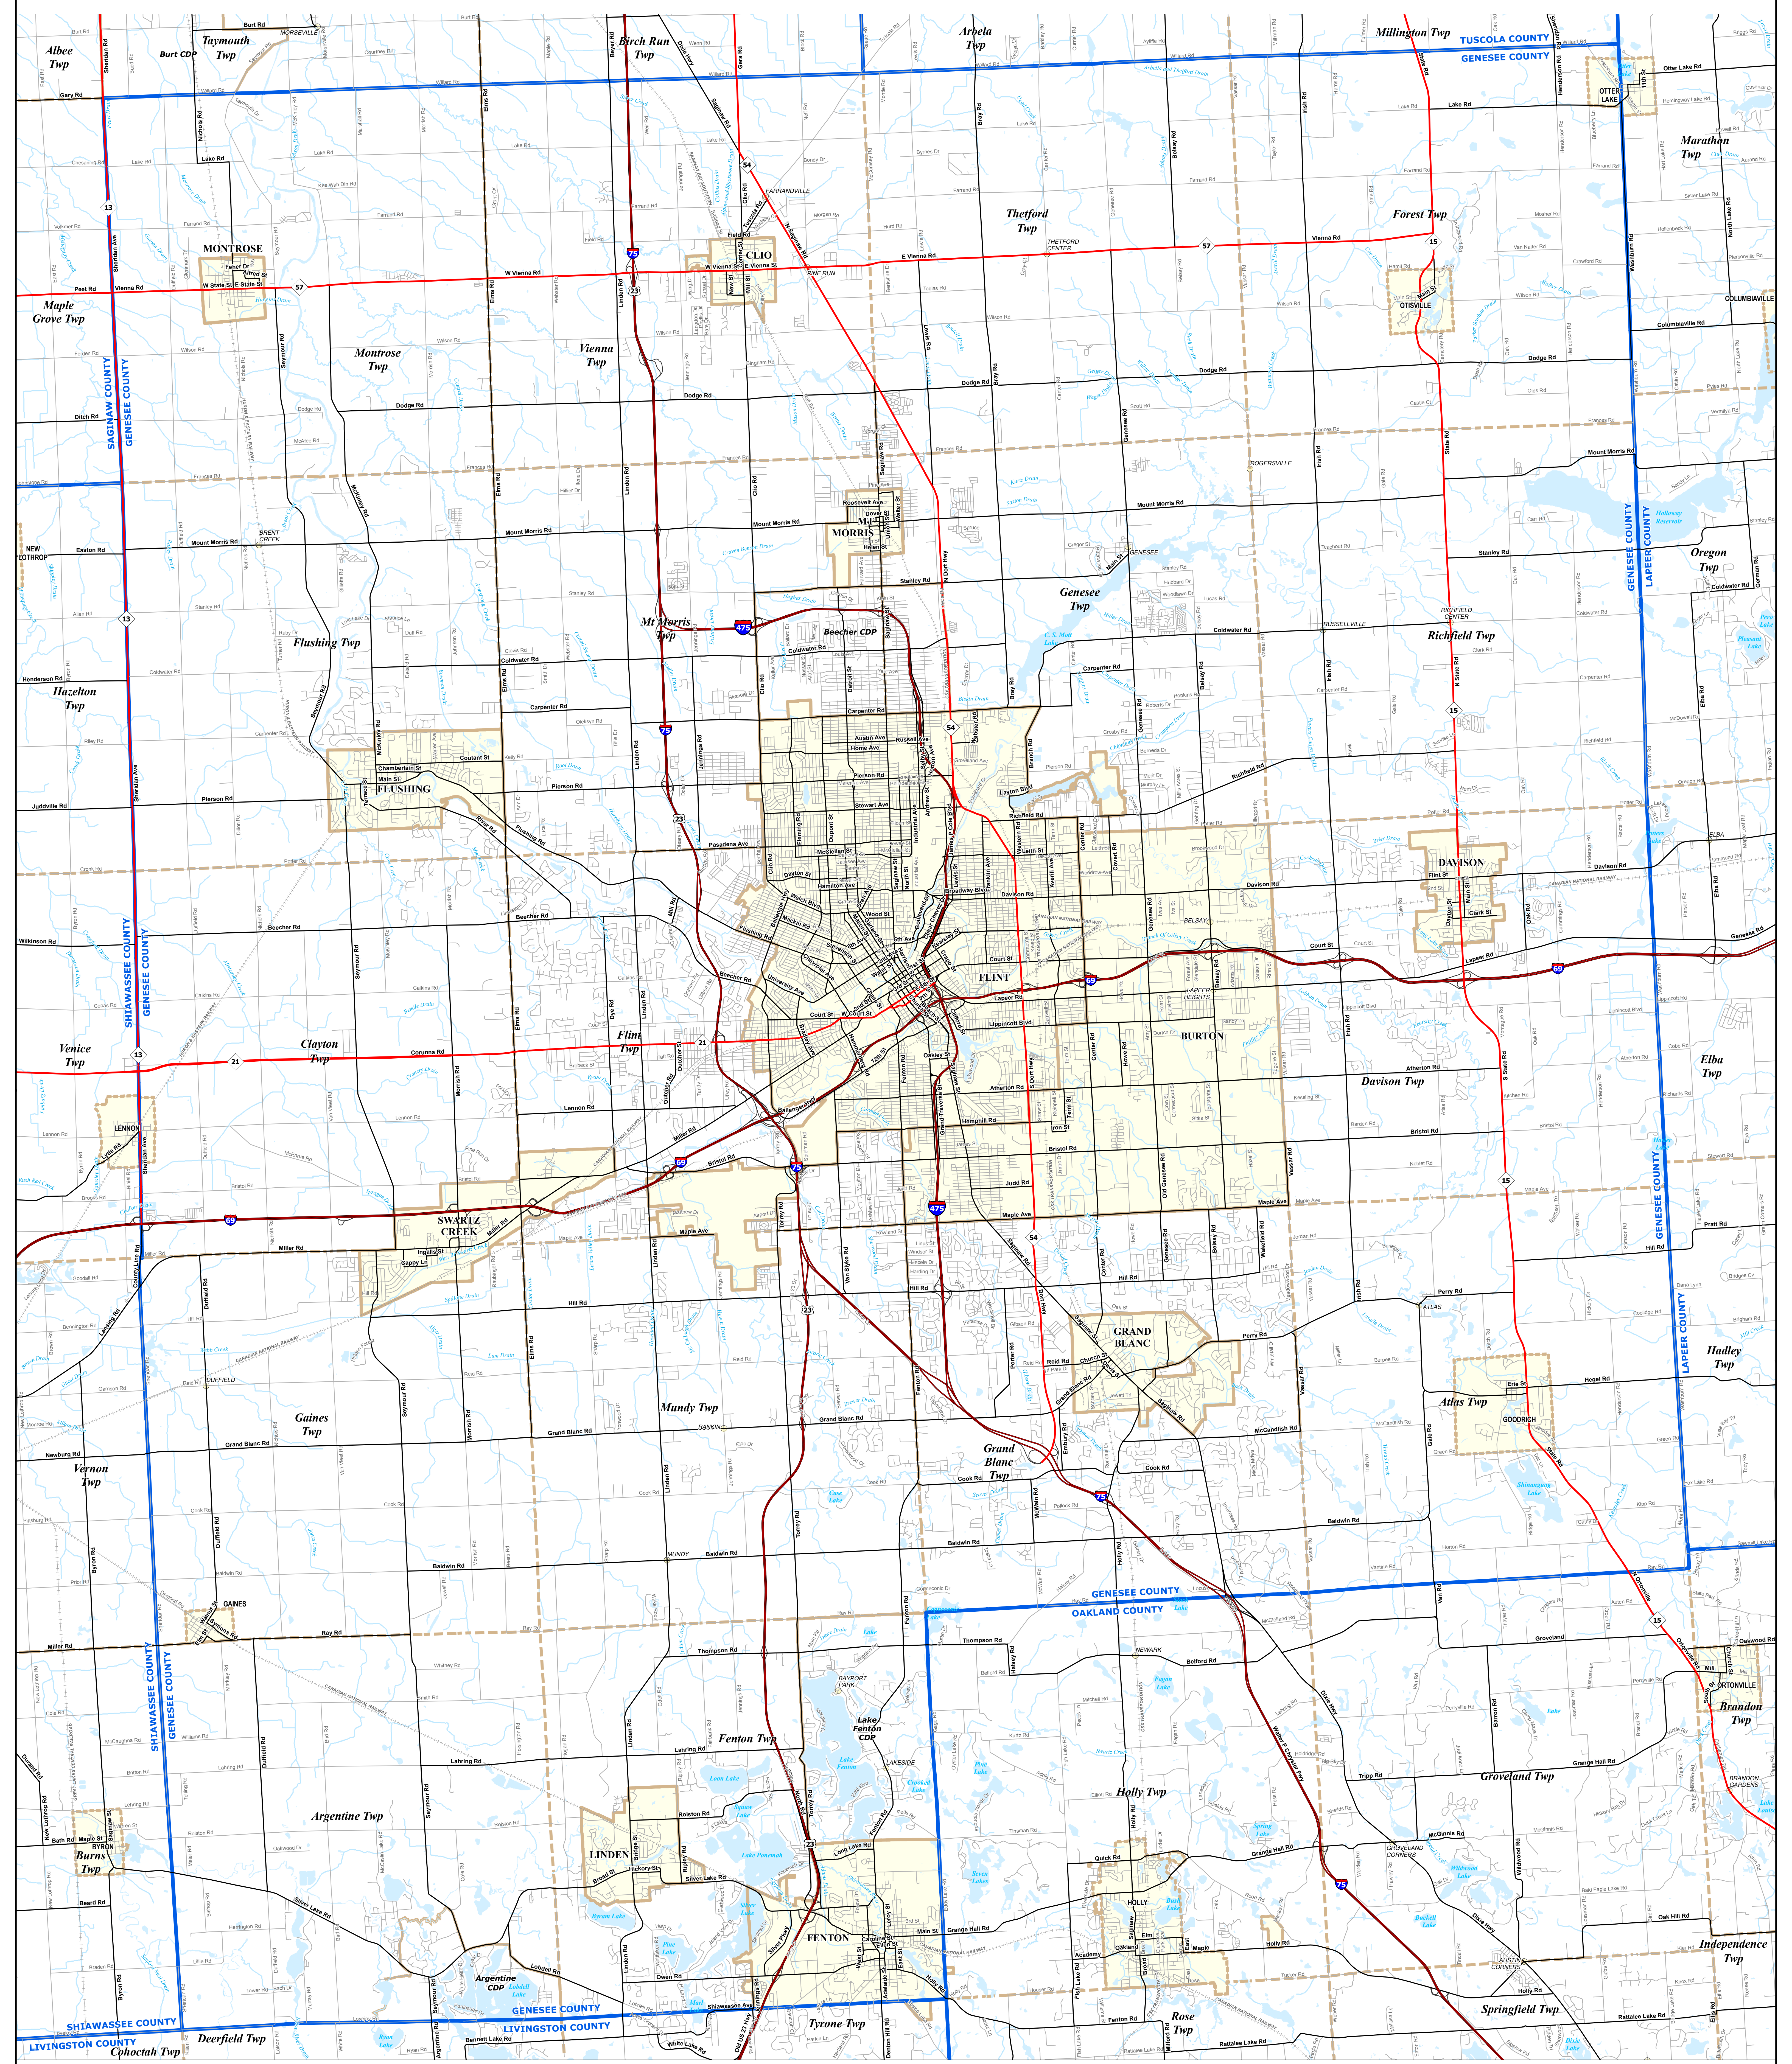

GENESEE COUNTY

0 0.5 1 2 Miles

Legend