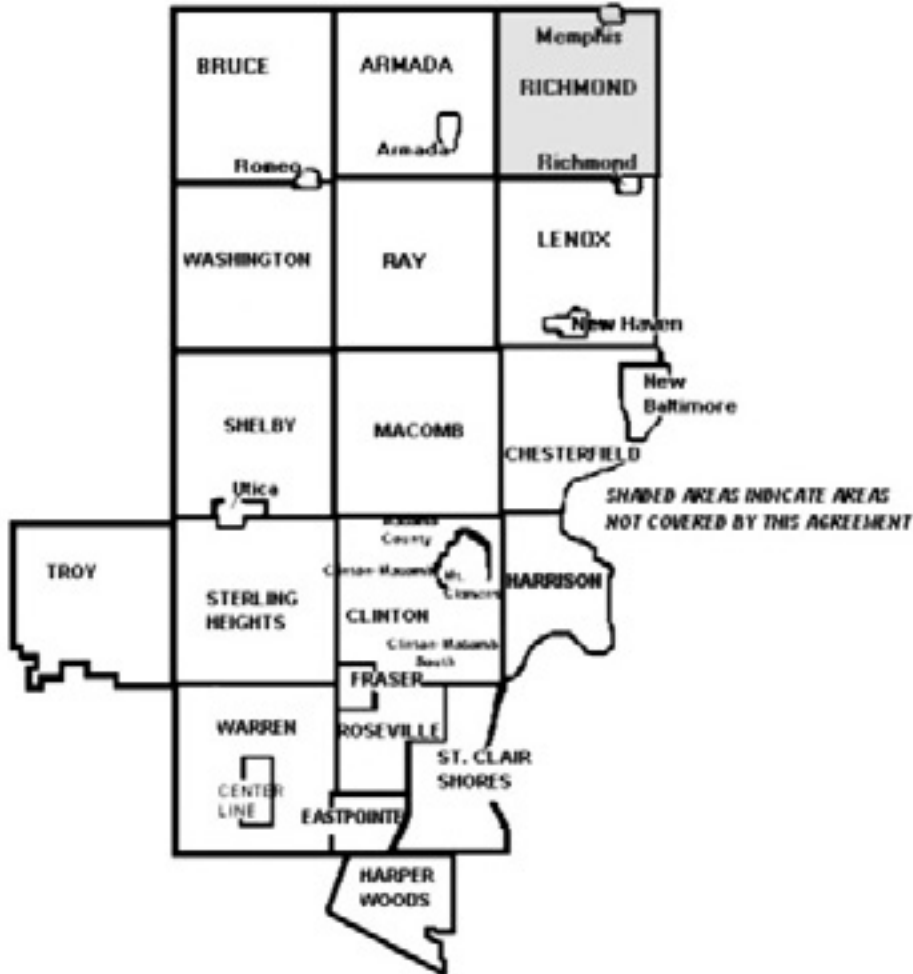

TROY PUBLIC LIBRARY

510 West Big Beaver Road
Troy, MI 48084
(248) 524-3538
(248) 524-0112 Fax
www.troylibrary.info

Hours:
M, Tu, W, Th: 10 am-9pm
Sa: 10 am-5pm
Su: 1 p.m.-5pm