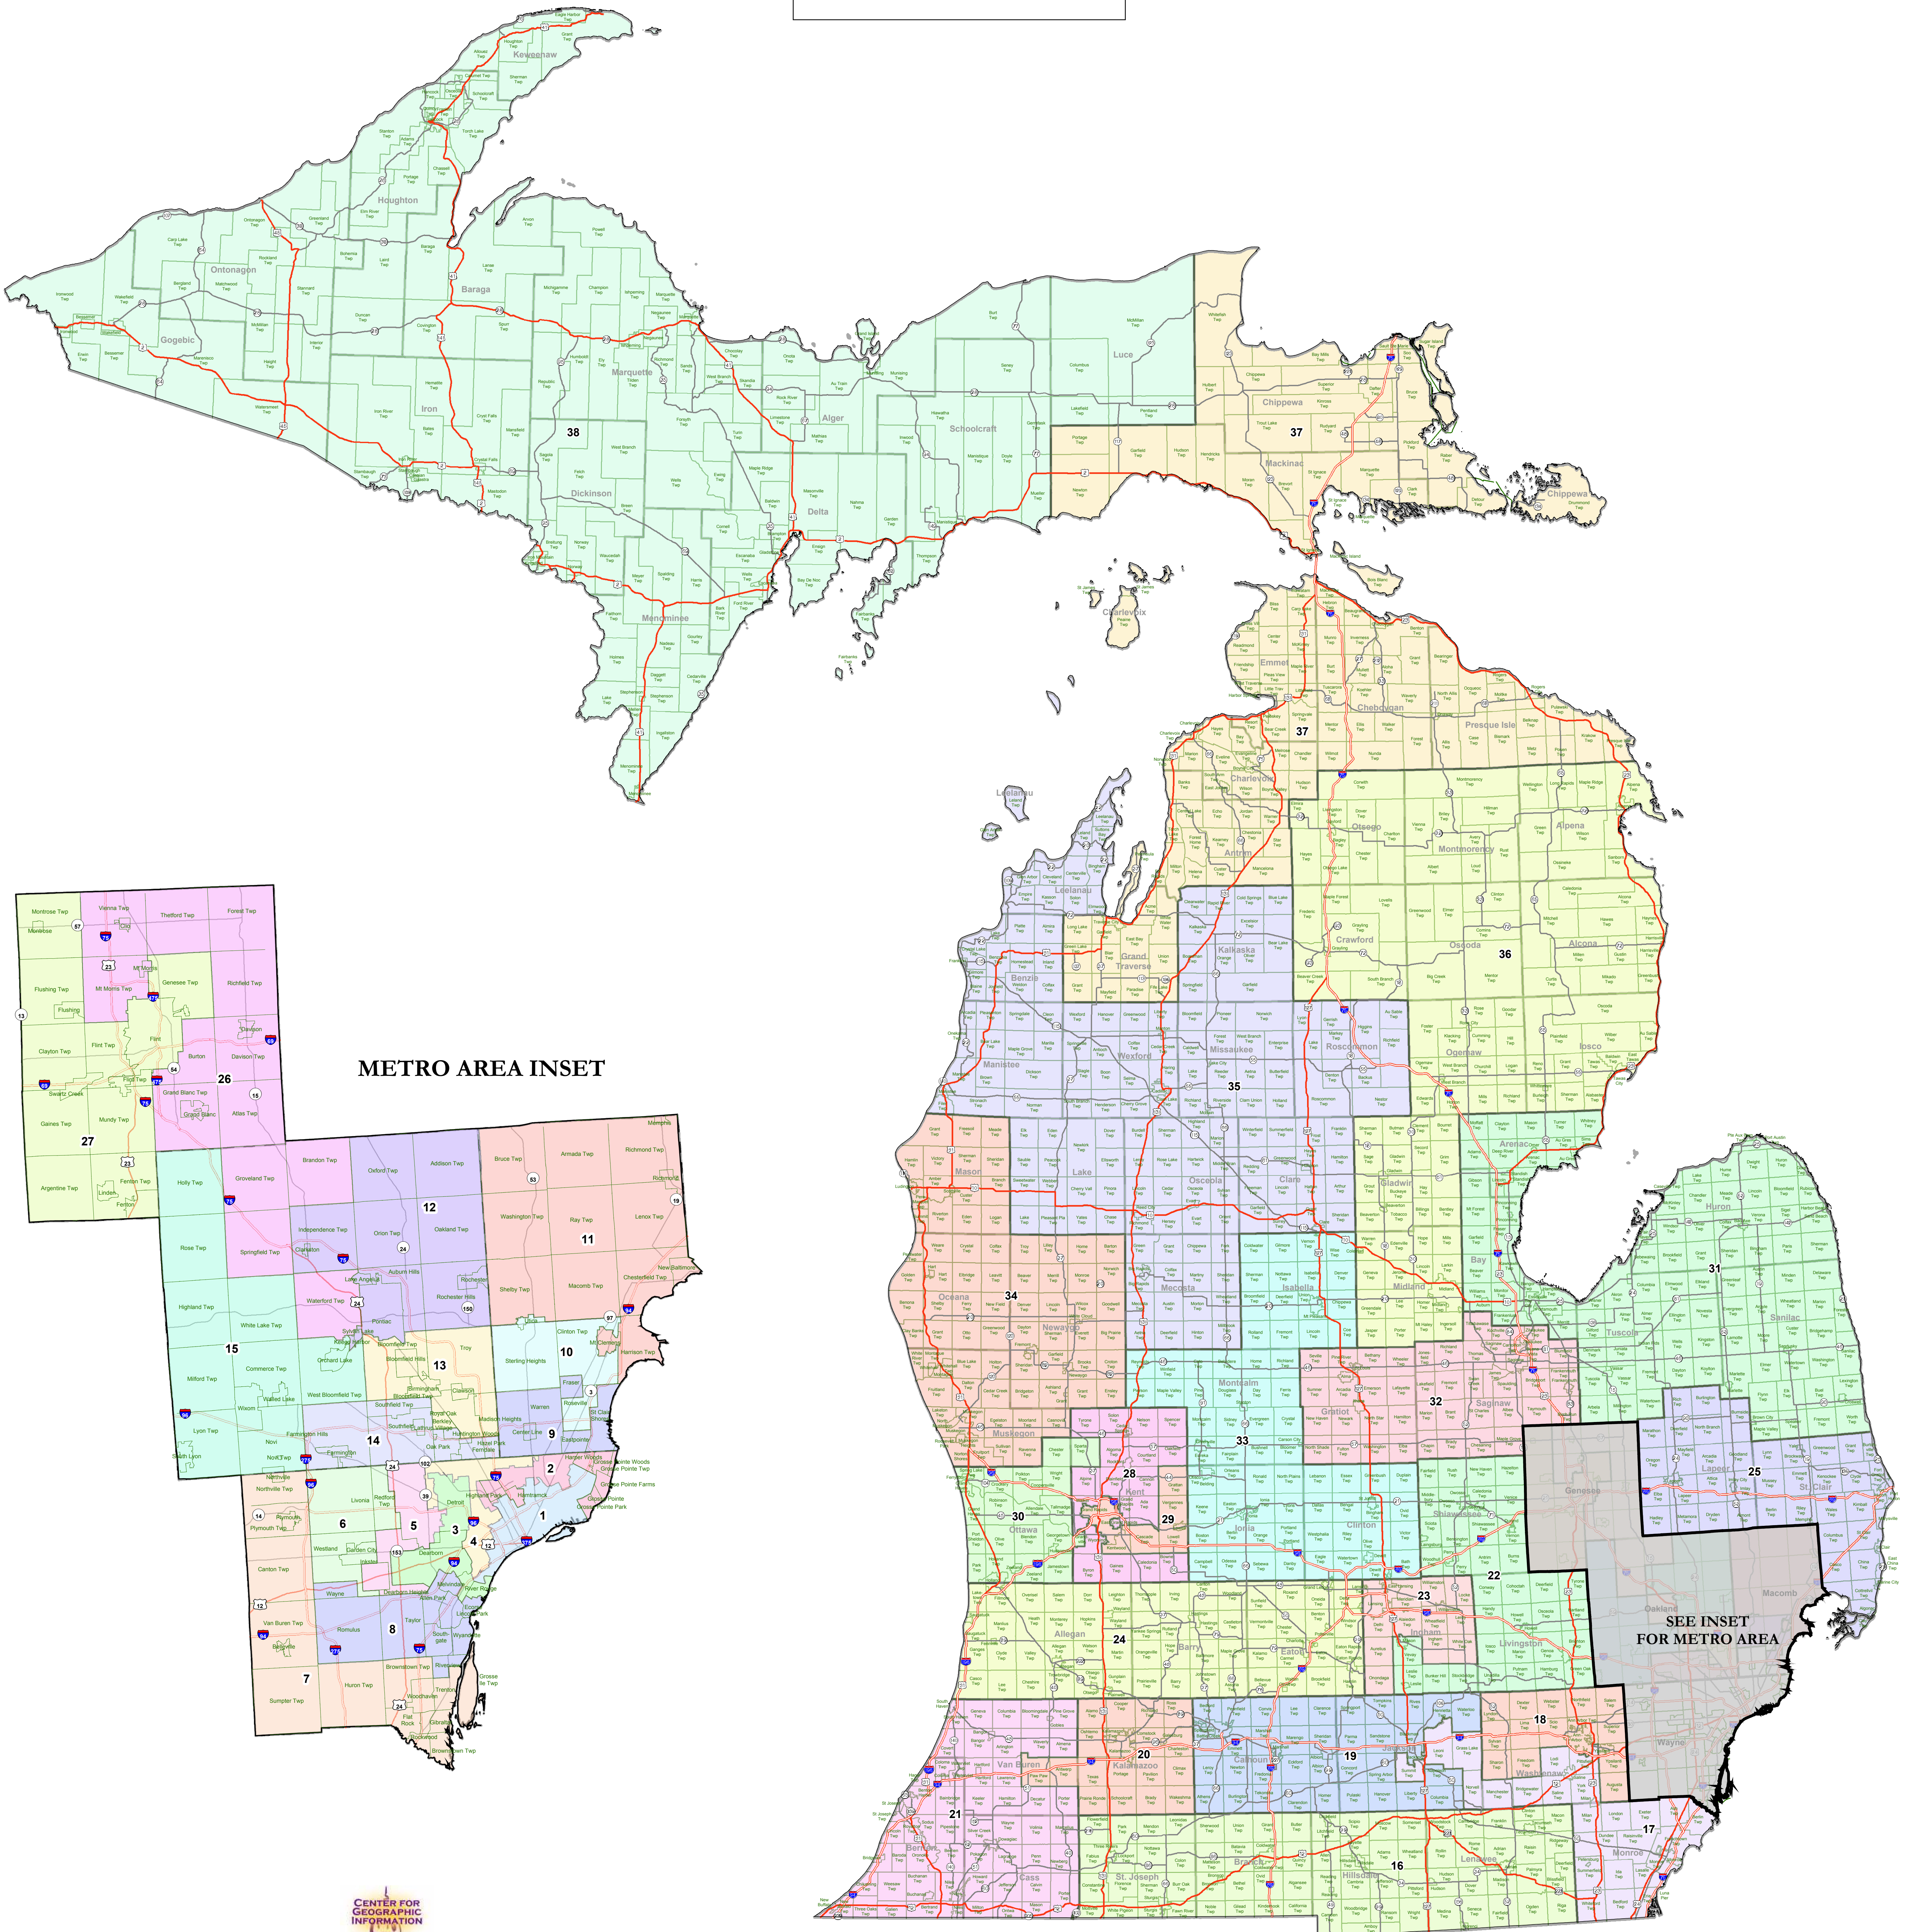

MICHIGAN'S 38 SENATE DISTRICTS

2001 Apportionment Plan

GEOGRAPHY

	Senate Districts (2001)		Highways
	County		Interstate
	Minor Civil Division		U.S.
			State

SEE INSET FOR METRO AREA

Produced by
Center for Geographic Information
Department of Information Technology
May 2002