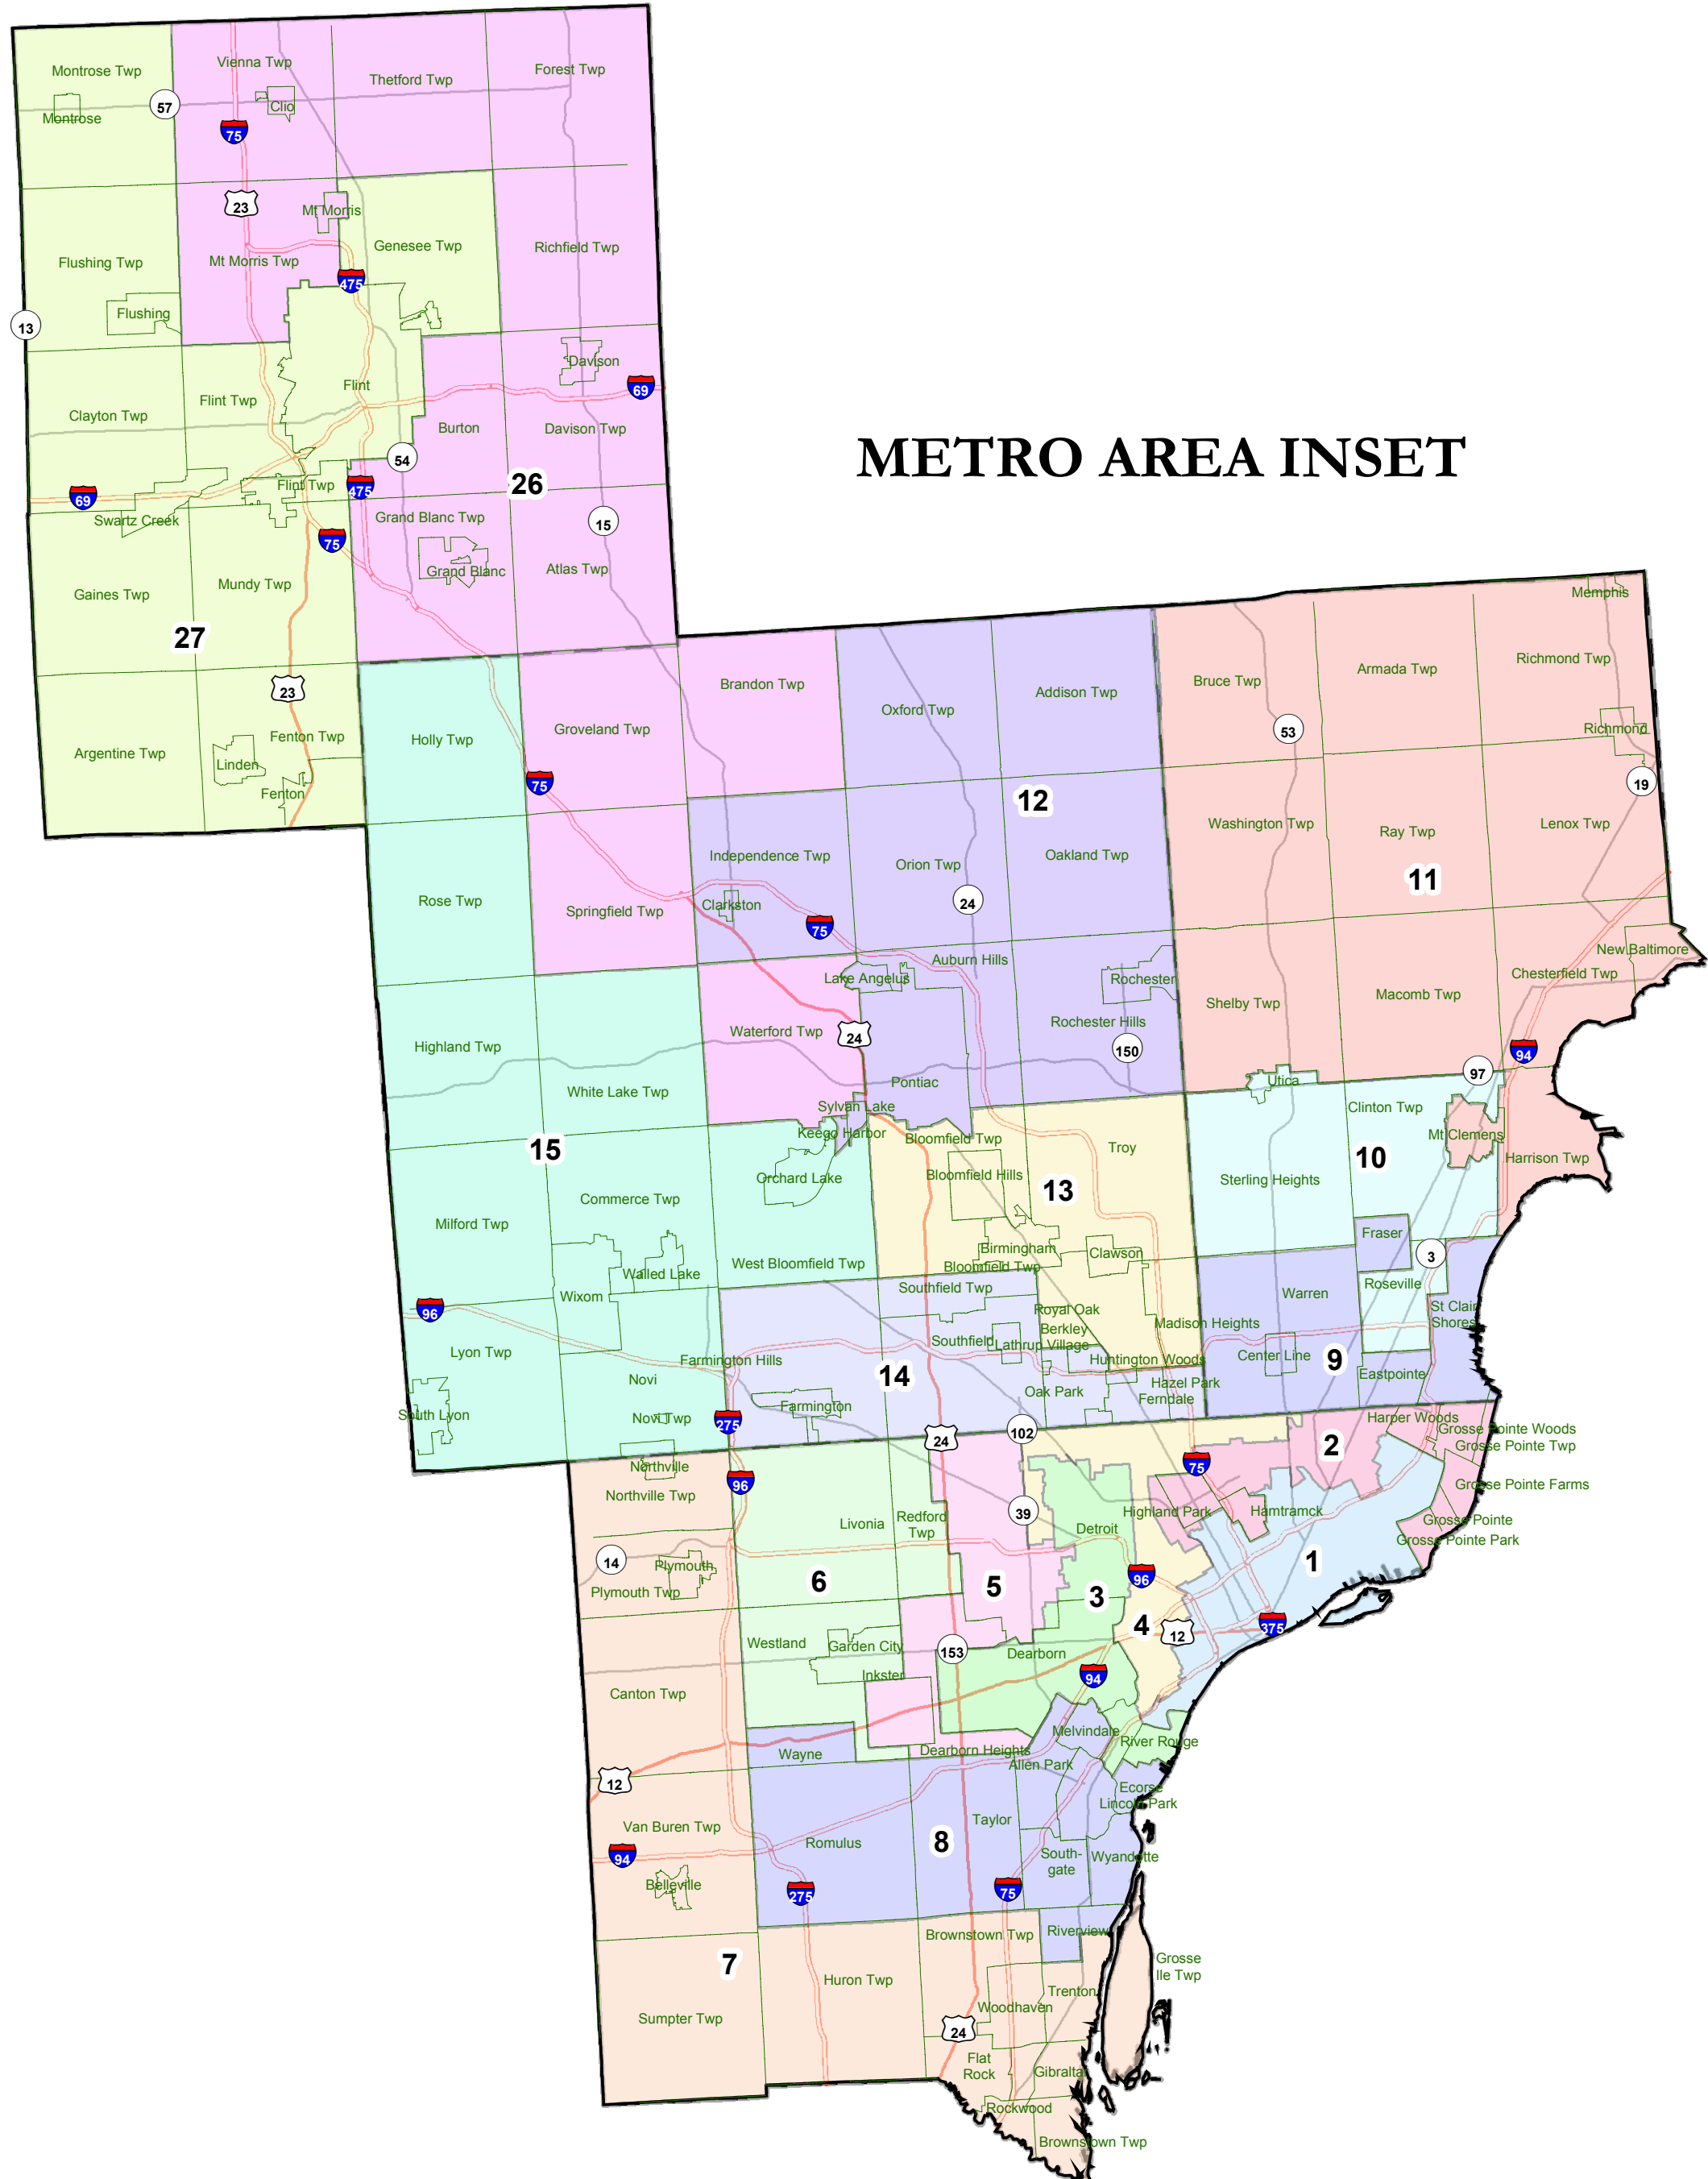

MICHIGAN'S 38 SENATE DISTRICTS

2001 Apportionment Plan

GEOGRAPHY

	Senate Districts (2001)		Highways
	County		Interstate
	Minor Civil Division		U.S.
			State

SEE INSET FOR METRO AREA

Produced by
Center for Geographic Information
Department of Information Technology
May 2002