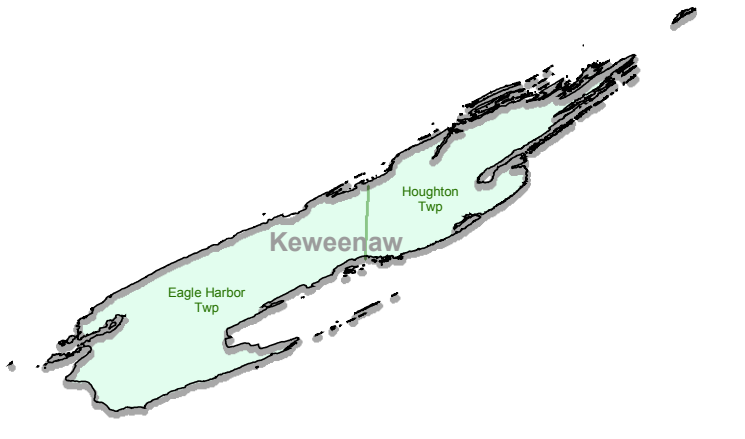

MICHIGAN'S 38 SENATE DISTRICTS

2001 Apportionment Plan