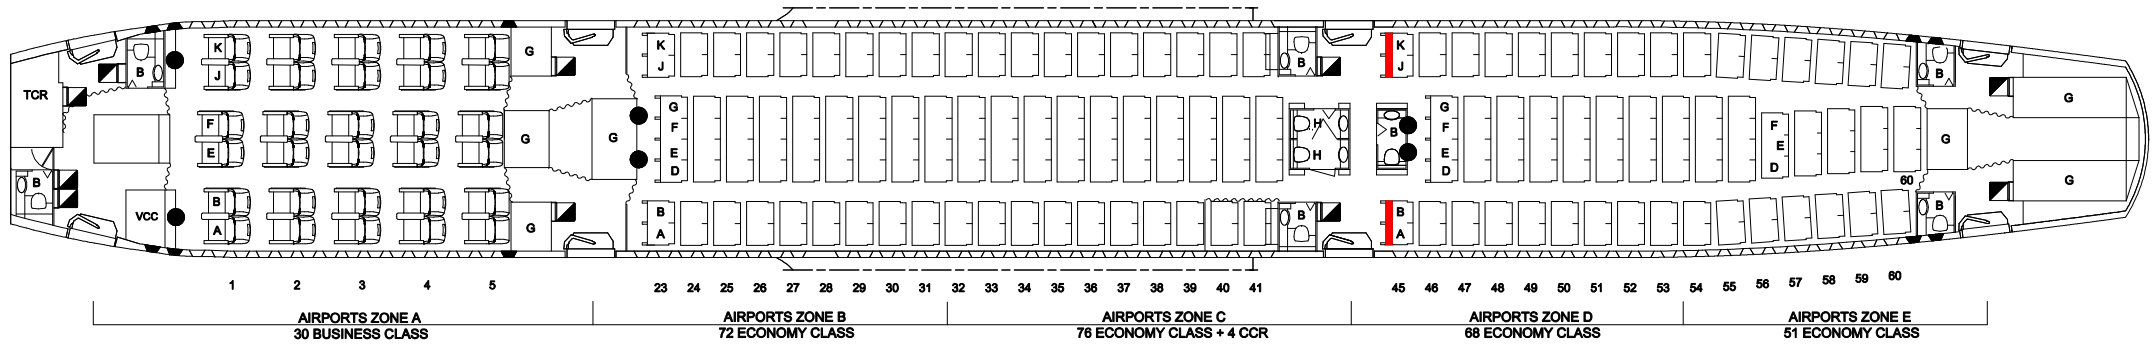

A330-300 (INTERNATIONAL)

30J/267Y + 4 CREW REST

ALL AISLE BUSINESS SEATS ARE ACCESSIBLE
 ALL AISLE ECONOMY SEATS (EXCEPT FRONT ROWS) ARE ACCESSIBLE
 SEATING IN EXIT ROWS IS NOT AVAILABLE TO CUSTOMERS WITH A DISABILITY

- BASSINET POSITIONS
 - B BABY CHANGE TOILET
 - H ACCESSIBLE TOILET FACILITIES
 - G GALLEY
 -  EXIT ROW SEATING
- VH-QPB
 - VH-QPC
 - VH-QPD
 - VH-QPE
 - VH-QPF
 - VH-QPG
 - VH-QPH
 - VH-QPI
 - VH-QPJ

AIRCRAFT CONFIGURATION DIAGRAM A330-300