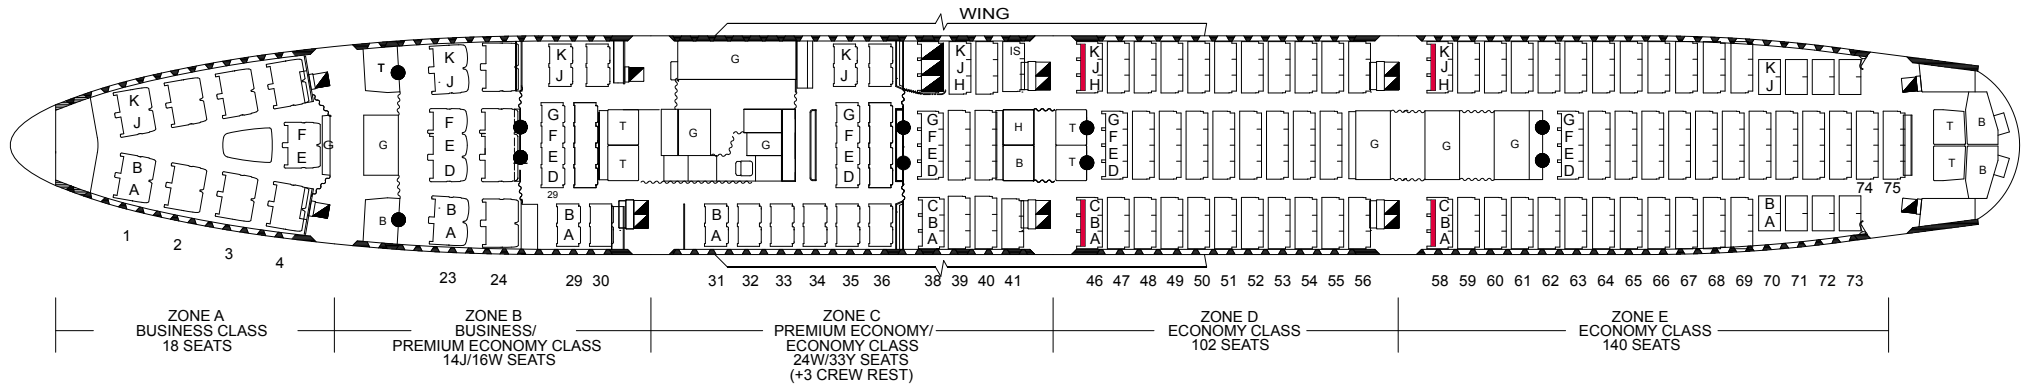

LONGREACH B747-400RR

56J/40W/275Y (+ 3 CREW REST)

VH-OJA
VH-OJI

ALL AISLE BUSINESS SEATS ARE ACCESSIBLE
ALL AISLE ECONOMY SEATS (EXCEPT FRONT ROWS) ARE ACCESSIBLE

FOR INFORMATION ON ACCESSIBILITY IN PREMIUM ECONOMY
PLEASE REFER TO QANTAS SPECIAL HANDLING

SEATING IN EXIT ROWS IS NOT AVAILABLE TO CUSTOMERS WITH A DISABILITY

AIRCRAFT CONFIGURATION DIAGRAM B747-438