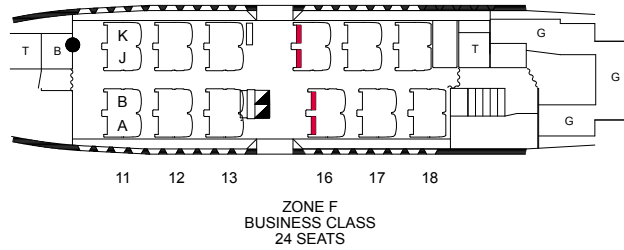

LONGREACH B747-400RR

56J/40W/275Y (+ 3 CREW REST)

VH-OJA
VH-OJI

ALL AISLE BUSINESS SEATS ARE ACCESSIBLE
ALL AISLE ECONOMY SEATS (EXCEPT FRONT ROWS) ARE ACCESSIBLE

FOR INFORMATION ON ACCESSIBILITY IN PREMIUM ECONOMY
PLEASE REFER TO QANTAS SPECIAL HANDLING

SEATING IN EXIT ROWS IS NOT AVAILABLE TO CUSTOMERS WITH A DISABILITY

AIRCRAFT CONFIGURATION DIAGRAM B747-438