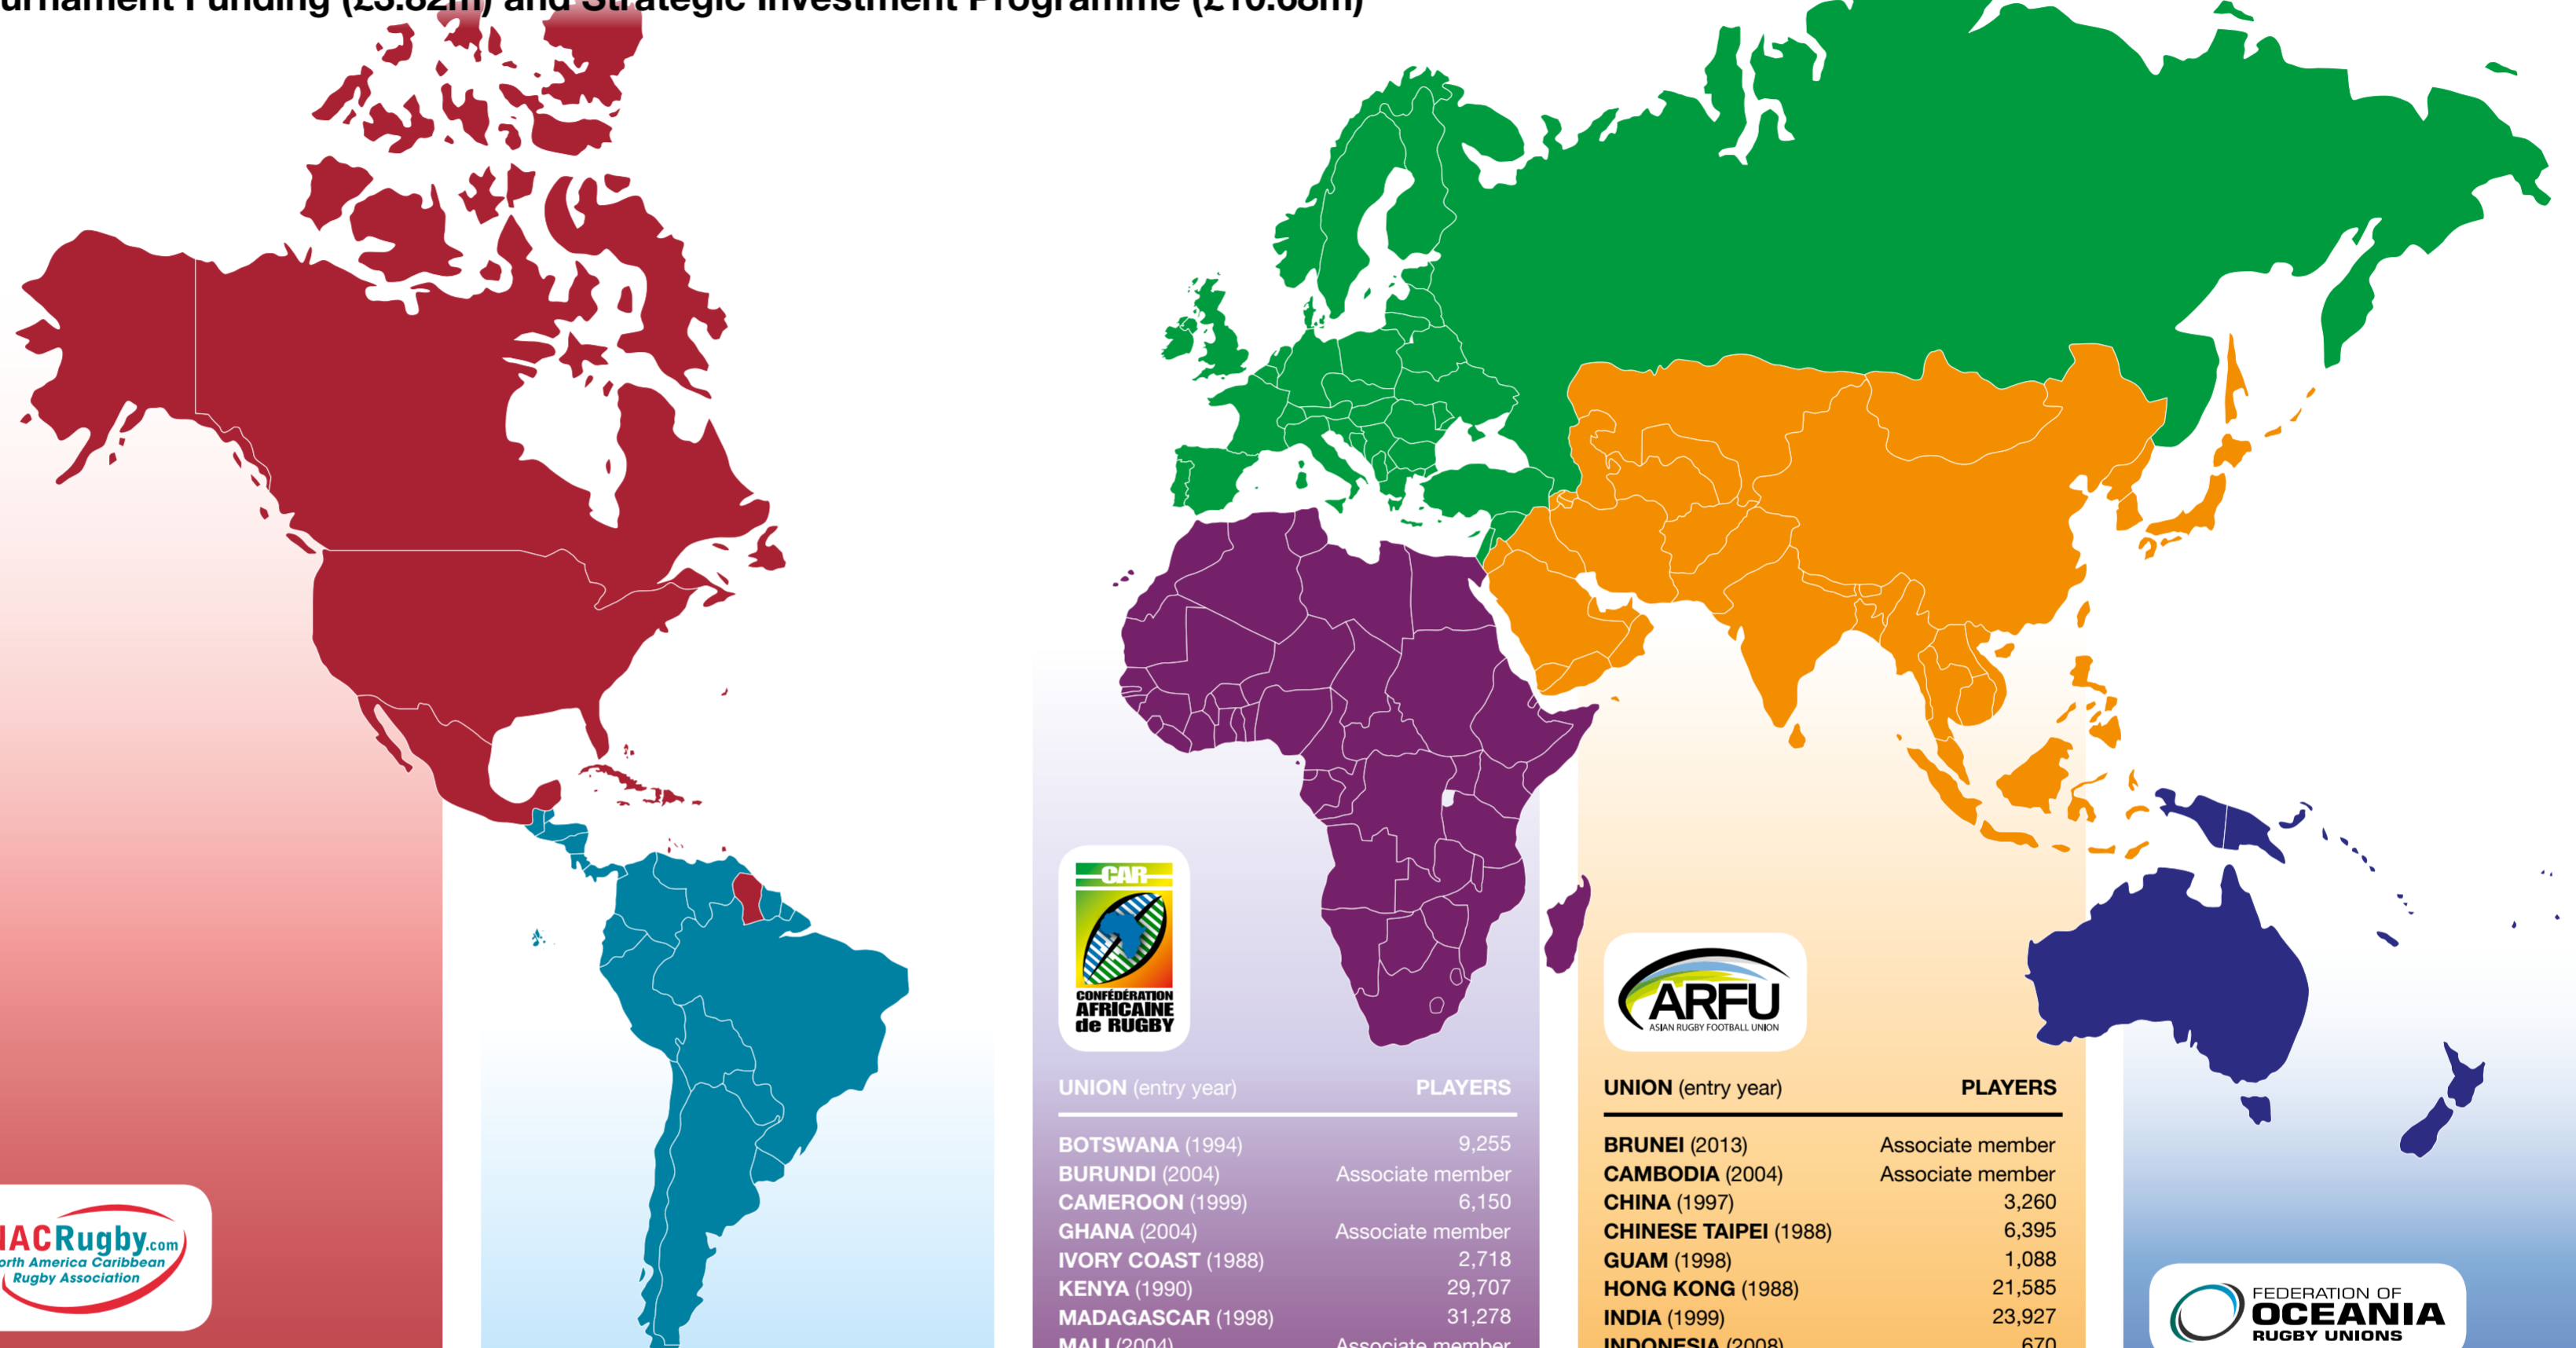

119 countries... 6.6 million players

Rugby is now played in more countries around the world than ever before, boosted by record funding through the IRB Development Programme (£8.23m), Regional Tournament Funding (£3.82m) and Strategic Investment Programme (£10.68m)

Registered 2.36 million
Non Registered 4.3 million
Female players 1.5 million

UNION (entry year) PLAYERS

ANDORRA (1991)	3,104
ARMENIA (2004)	Associate member
AUSTRIA (1992)	1,320
AZERBAIJAN (2004)	Associate member
BELGIUM (1988)	15,616
BOSNIA & HERZEGOVINA (1996)	979
BULGARIA (1992)	1,815
CROATIA (1992)	2,431
CZECH REPUBLIC (1988)	11,610
DENMARK (1988)	3,253
ENGLAND (1890)	2,028,348
FINLAND (2001)	2,701
FRANCE (1978)	359,022
GEORGIA (1992)	6,708
GERMANY (1988)	12,922
GREECE (2009)	1,210
HUNGARY (1991)	3,053
IRELAND (1886)	177,604
ISRAEL (1988)	4,905
ITALY (1987)	77,858
LATVIA (1991)	1,366
LITHUANIA (1992)	2,129
LUXEMBOURG (1991)	2,099
MALTA (2000)	19,352
MOLDOVA (1994)	3,263
MONACO (1998)	991
NETHERLANDS (1988)	26,629
NORWAY (1993)	2,280
POLAND (1988)	14,389
PORTUGAL (1988)	41,497
ROMANIA (1987)	12,810
RUSSIA (1990)	28,542
SCOTLAND (1886)	104,142
SERBIA (1988)	3,086
SLOVENIA (1996)	387
SPAIN (1988)	51,123
SWEDEN (1988)	7,309
SWITZERLAND (1988)	4,365
UKRAINE (1992)	3,915
WALES (1886)	66,114

UNION (entry year) PLAYERS

BAHAMAS (1994)	335
BARBADOS (1995)	252
BERMUDA (1992)	714
BRITISH VIRGIN ISLANDS (2001)	Associate member
CANADA (1987)	129,131
CAYMAN (1997)	2,401
GUYANA (1995)	442
JAMAICA (1996)	1,267
MEXICO (2006)	7,099
ST LUCIA (1996)	Associate member
ST. VINCENT & THE GRENADINES (2001)	192
TRINIDAD & TOBAGO (1992)	1,190
USA (1987)	1,402,962