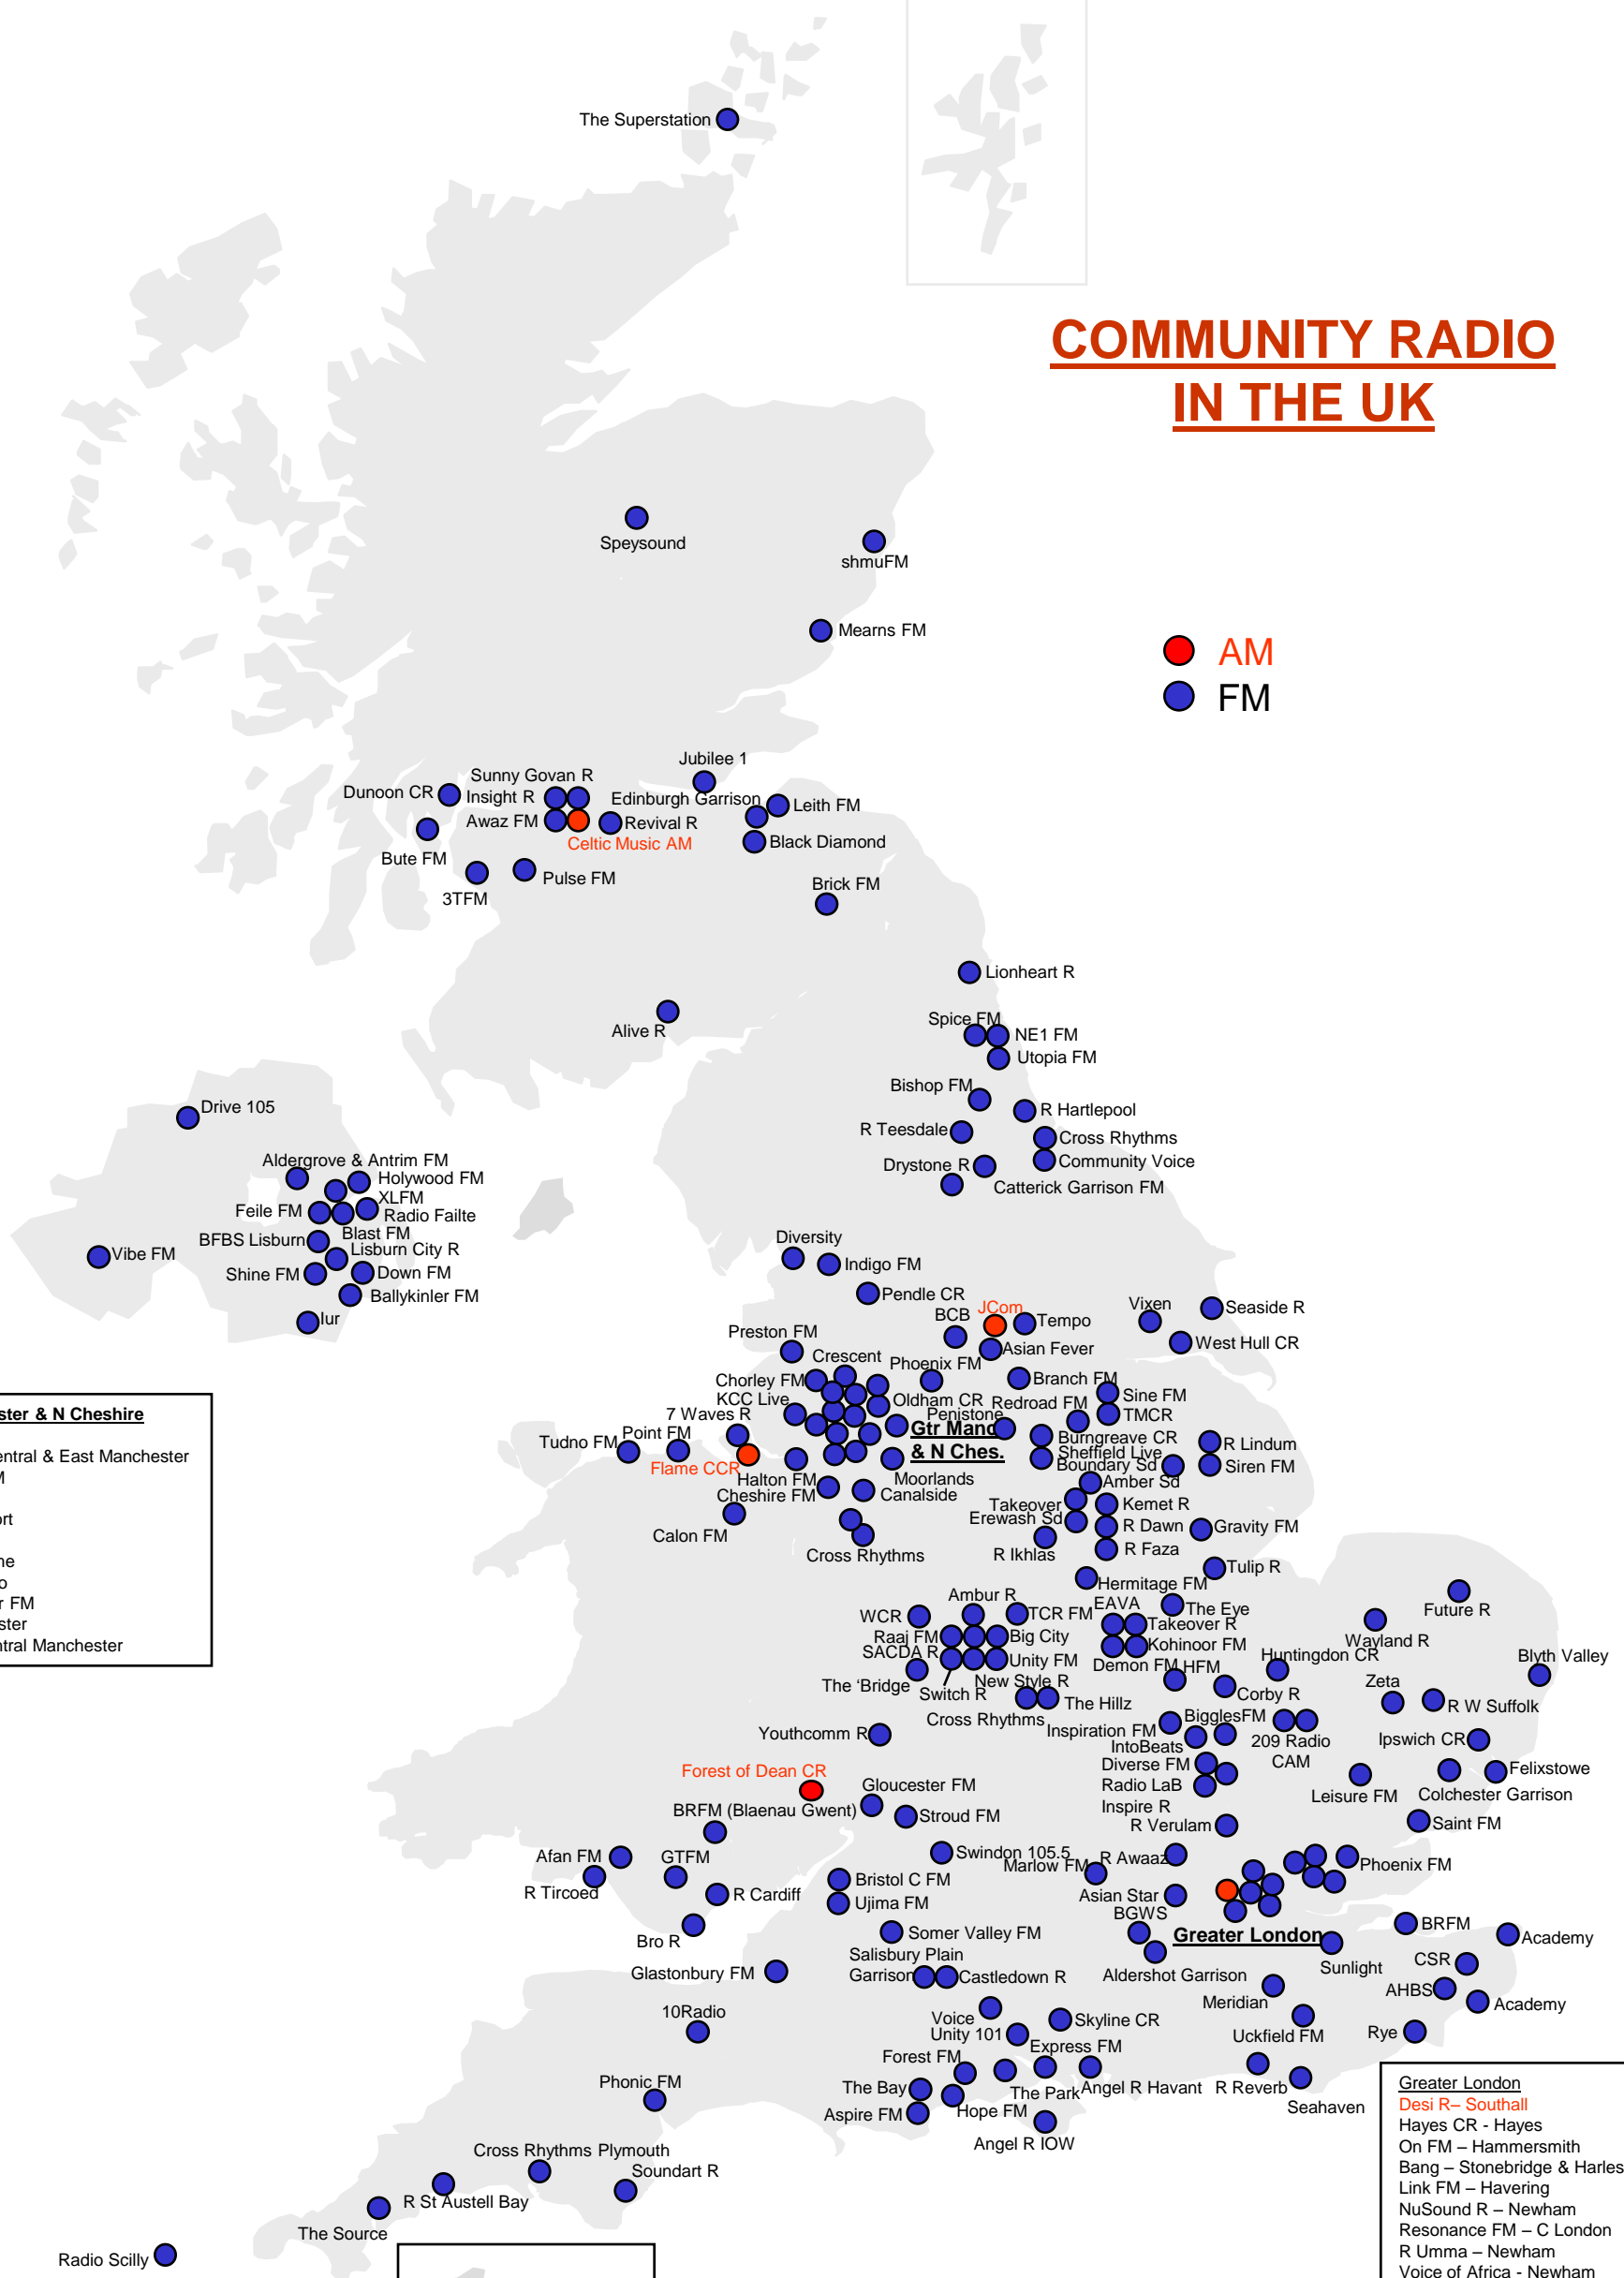

COMMUNITY RADIO IN THE UK

● AM
● FM

Greater Manchester & N Cheshire
Salford CR
All FM – South central & East Manchester
Wythenshawe FM
Tameside CR
Pure R – Stockport
Bolton FM
Peace FM – Hulme
Rossendale Radio
North Manchester FM
Gaydio - Manchester
Unity Radio – central Manchester

Greater London
Desi R – Southall
Hayes CR - Hayes
On FM – Hammersmith
Bang – Stonebridge & Harlesden
Link FM – Havering
NuSound R – Newham
Resonance FM – C London
R Umma – Newham
Voice of Africa - Newham
Westside CR – Southall