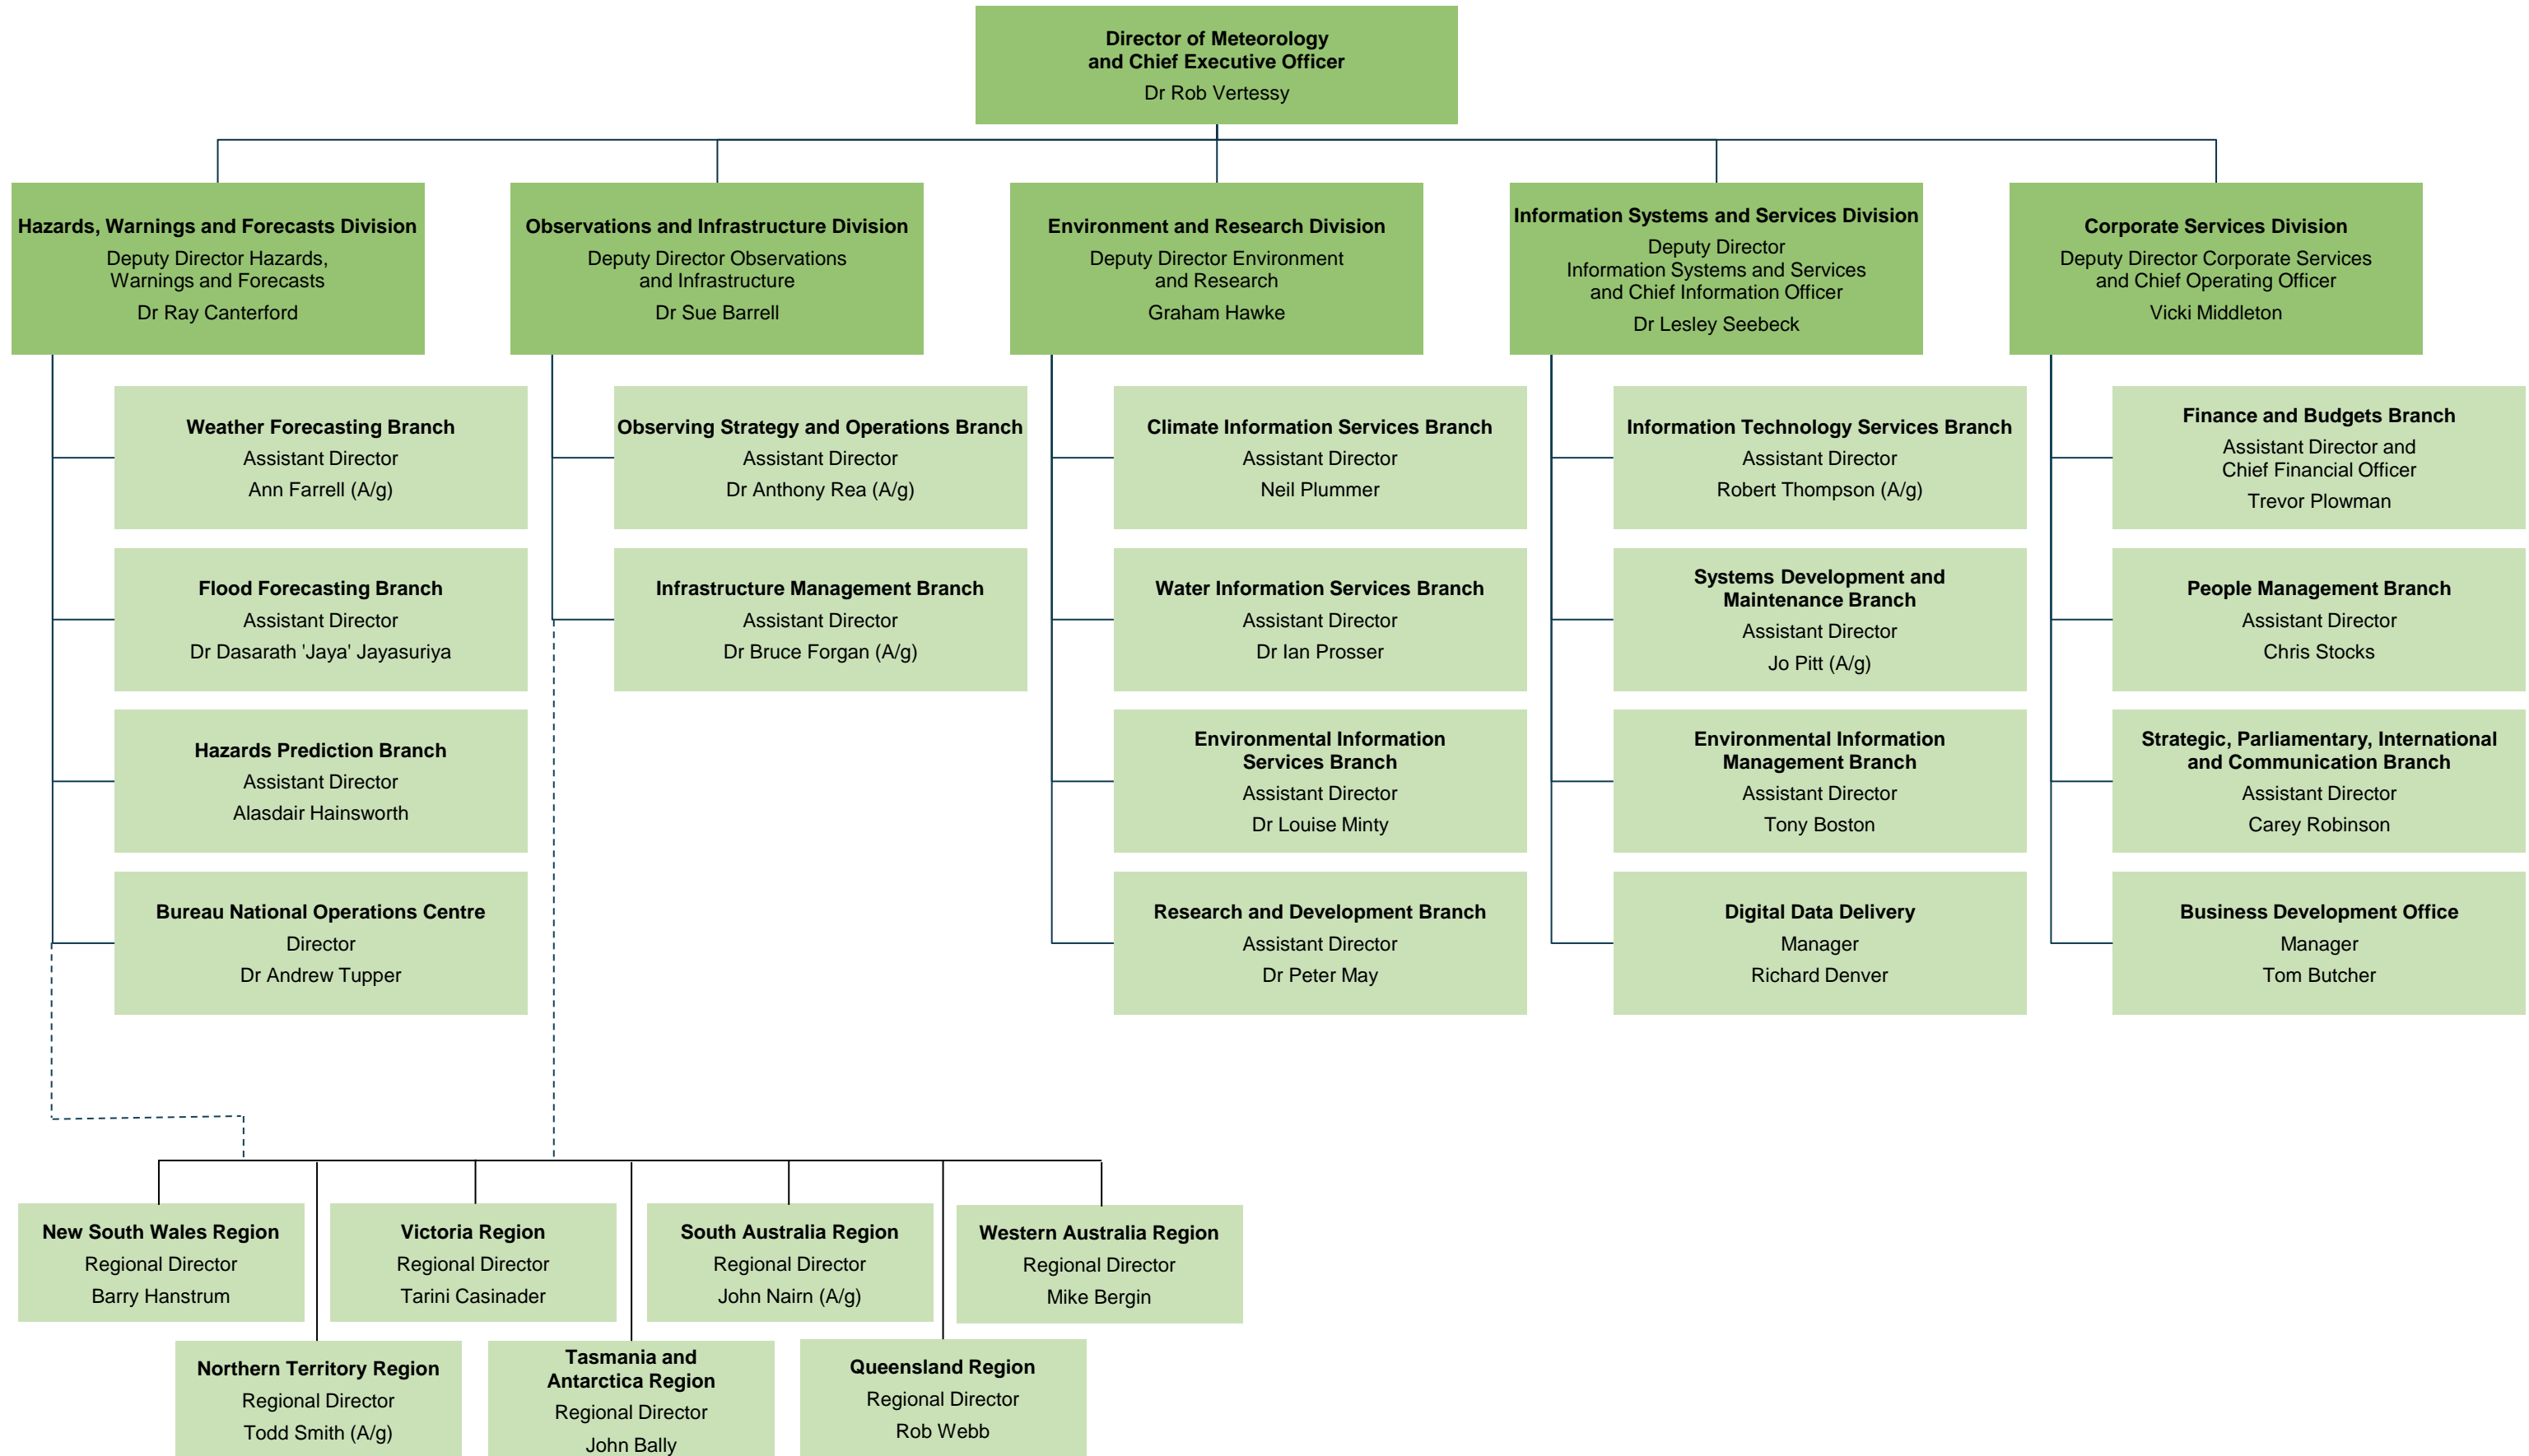

Bureau of Meteorology organisational chart

Legend
 Bureau Executive