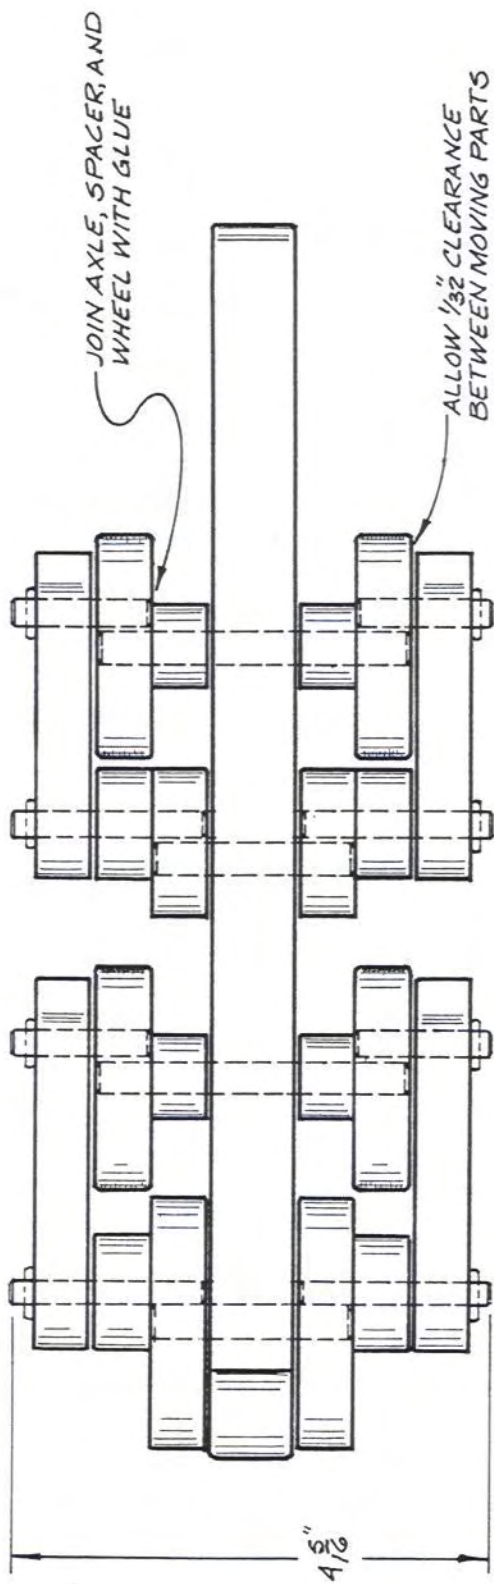

WALKING PIG

TOY'S ACTION
 ROLLING MOTION CAUSES THE LEGS TO MOVE WITH A WALKING ACTION

5/16" DIA. x 2 1/4" LONG
DOWEL (2 REQ'D)

5/16" DIA. x 1 13/16" LONG
DOWEL (2 REQ'D)

3/32" DIA. x 7/16" LONG
DOWEL (12 REQ'D)

GLUE IN PLACE

REAR LEG
 $\frac{1}{2}$ " THICK (2 REQ'D)

FRONT LEG
 $\frac{1}{2}$ " THICK (2 REQ'D)