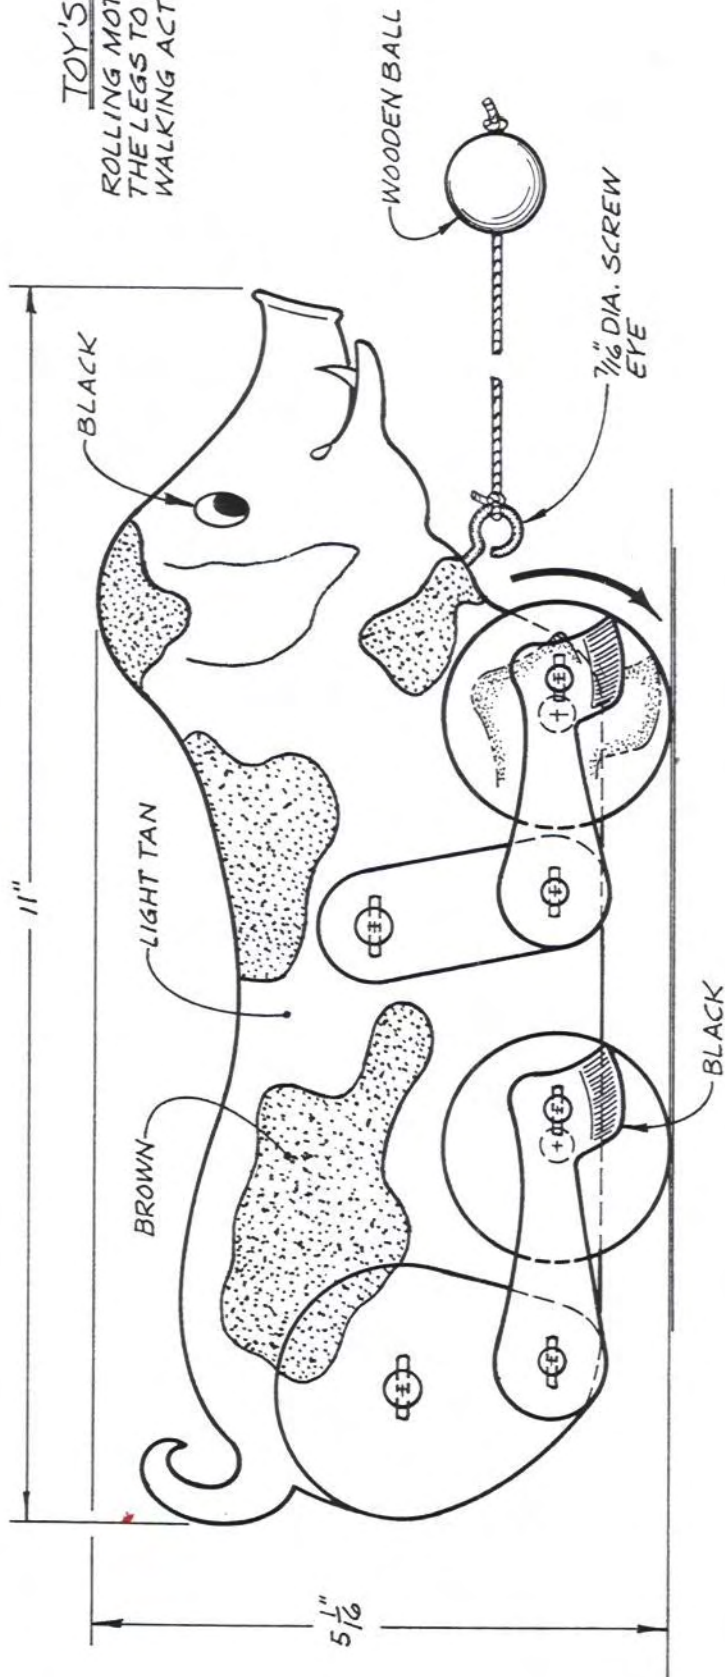

WALKING PIG

TOY'S ACTION
 ROLLING MOTION CAUSES THE LEGS TO MOVE WITH A WALKING ACTION

5/16" DIA. x 2 1/4" LONG
DOWEL (2 REQ'D)

5/16" DIA. x 1 13/16" LONG
DOWEL (2 REQ'D)

3/32" DIA. x 7/16" LONG
DOWEL (12 REQ'D)

GLUE IN PLACE

REAR LEG
 $\frac{1}{2}$ " THICK (2 REQ'D)

FRONT LEG
 $\frac{1}{2}$ " THICK (2 REQ'D)