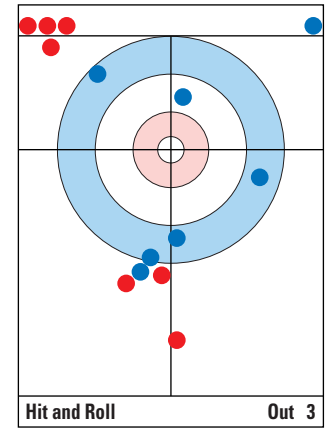

Après / After