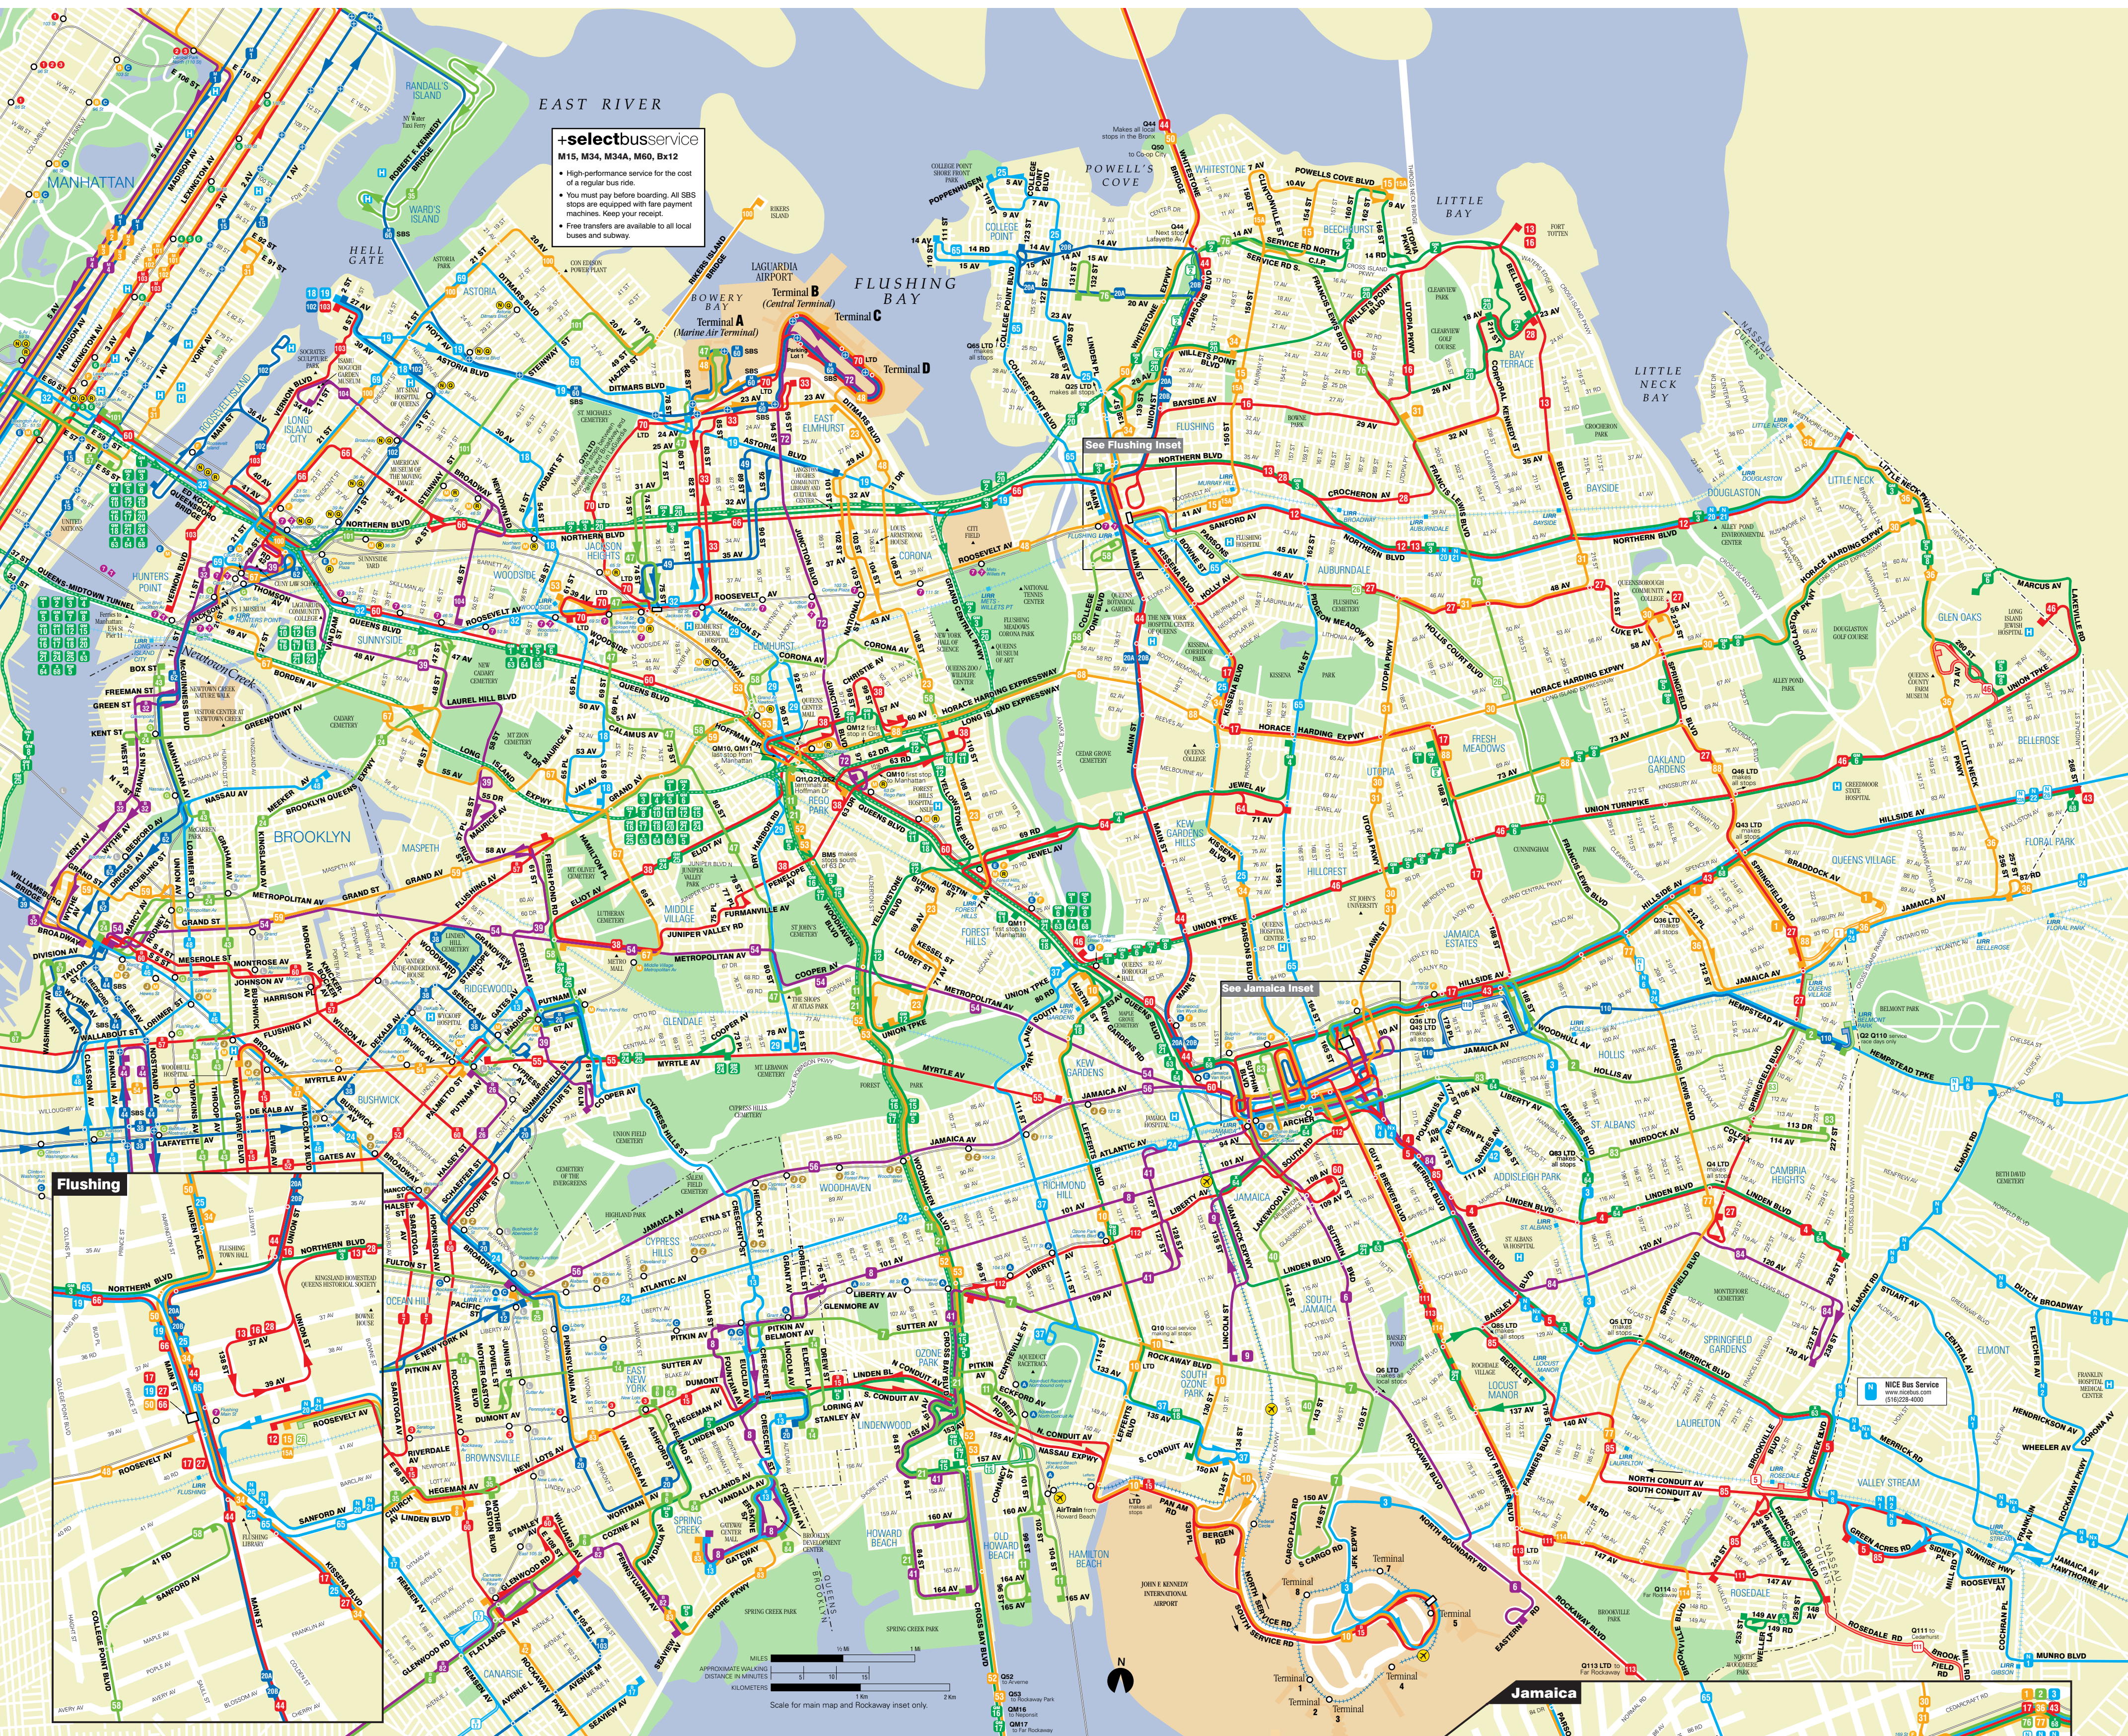

Queens Bus Map

The Rockaways

Bus Route Colors	
Local Bus Routes	Express Bus Routes

Legend

- Subway Line
- Subway Station Name
- Hospital
- Point Of Interest
- Commuter Rail Station
- Limited Service
- AirTrain
- JFK Airport Service
- Local Bus Service
- Full-time Service (every day 7 a.m. - 10 p.m.)
- No Saturday and/or Sunday Service
- Select Service Stop
- Limited Service Stop
- Direction of Service (two-way service has no arrows)
- Full-time Terminal
- Part-time Service
- Part-time Terminal
- Express Bus Service (Dark Green Premium fare)
- Express Route
- Express Section (no stops)

January 2015
 © 2014 Metropolitan Transportation Authority