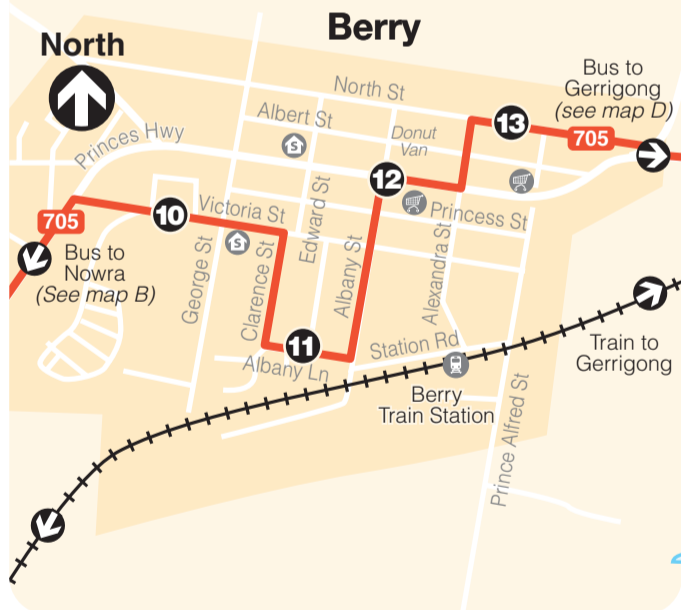

Berry Bus Map C