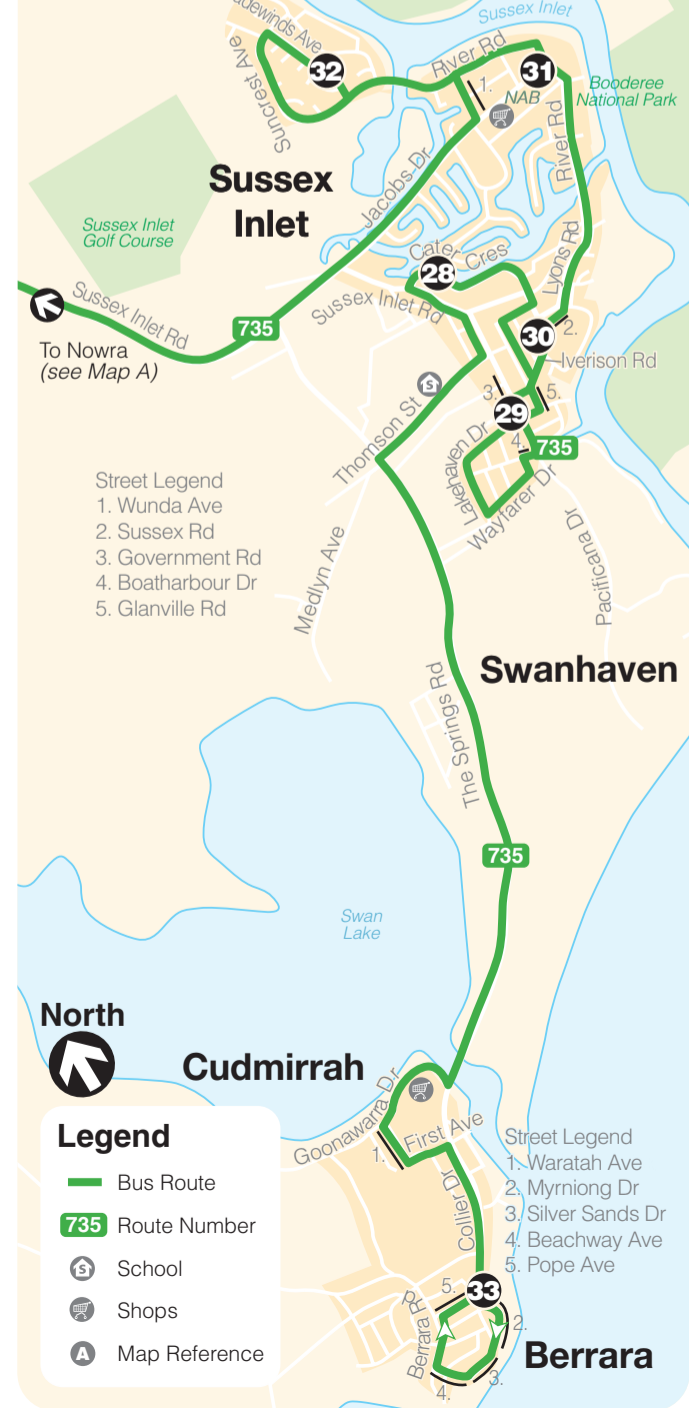

T (02) 4423 2122
F (02) 4423 2142

12 Concorde Way Bomaderry NSW 2541
E info@shoalbus.com.au
W www.shoalbus.com.au

How to use this timetable

1. Find the two map reference points you are located between on the route maps.
2. Locate these two map reference points on the timetables.
3. Your bus is timetabled to arrive between the times shown for these points. For example if your street is between **A** and **B** on the map, the bus is timetabled to arrive between the time listed for **A** and the time listed for **B**.

See over for timetables →

Berry Bus Map C

Gerringong Bus Map D

Shoalhaven Heads Bus Map E

Sussex Inlet Bus Map F

Route 705 Nowra to Gerringong/Gerroa/Berry

| Monday to Friday | | | | | | Saturday | | |
|------------------|-----------------------------|------------|-------|-------|-------|----------|------|------|
| map ref | Route Number | 705 | 705 | 705 | 705 | 705 | 705 | |
| | Trip number | 31 | 32 | 33 | 34 | 35 | 27 | |
| | | am | am | pm | pm | pm | am | |
| A | Stocklands | | | 12:48 | H2:33 | S2:41 | 8:30 | |
| B | Nowra Bus Terminal | S8:00 | H8:45 | 1:00 | H2:40 | S3:00 | 8:35 | |
| C | Nowra (Post Office) | S8:02 | H8:47 | 1:02 | H2:41 | S3:02 | 8:37 | |
| D | Shoalhaven Hospital | | | 1:04 | H2:43 | S3:04 | 8:38 | |
| E | Bomaderry TAFE (Hwy) | S8:06 | H8:51 | 1:08 | H2:47 | S3:08 | | |
| 10 | Victoria St | S* | H* | * | * | S* | | |
| 11 | Albany Lane | S* | H* | * | * | S* | | |
| 12 | Berry (Bus Zone) | S9:00 | H9:00 | 1:20 | H+ | S3:53 | 9:40 | |
| 13 | North St | S* | H* | * | * | S* | | |
| 14 | Gerroa | S9:08 | H9:08 | 1:28 | H+ | S4:08 | | |
| 15 | Mayflower | S9:15 | H9:15 | 1:35 | H+ | | | |
| 16 | Gerringong | S9:19 | H9:19 | 1:39 | H+ | S4:16 | | |
| | Werri Beach | On request | | | | | | |