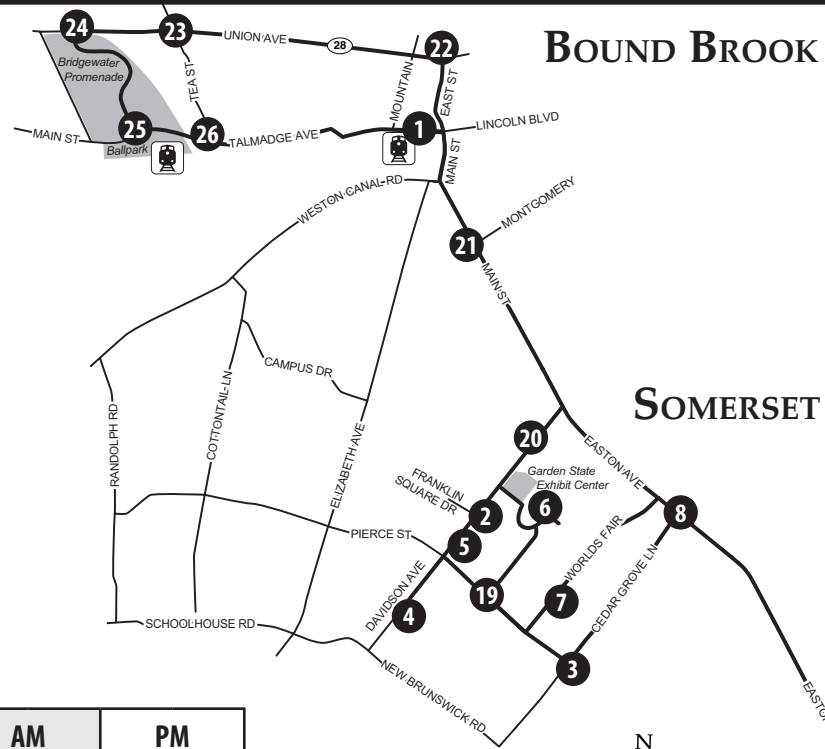

A service provided through your Board of Chosen Freeholders and operated by:

Somerset County Transportation
P.O. Box 3000
Somerville, NJ 08876

www.co.somerset.nj.us

SERVING:
Bound Brook
to
North Brunswick
via
**Davidson Avenue
& Cottontail Lane**

October 2012

Route Deviation
Available

BOUND BROOK

SOMERSET

SOMERSET

~ NORTHBOUND ~ to Bound Brook		AM		PM	
17	New Brunswick Train Station	7:09	9:13	4:12	6:15
18	Somerset - Easton Ave & Harrison Towers	7:14	9:18	4:18	6:22
10	Somerset - Easton Ave & JFK Blvd	7:17	9:22	4:21	6:25
3	Somerset - Pierce St & Cedar Grove Lane	7:26	9:27	4:27	6:30
19	Somerset - Pierce St & Atrium Dr	7:28	9:29	4:29	6:32
4	Somerset - MetLife	7:32	9:32	4:32	-
5	Somerset - 270 Davidson Ave	7:34	9:34	4:34	-
6	Somerset - Doubletree	7:40	9:37	4:37	-
20	Somerset - Hotel Somerset	7:43	9:40	4:40	-
21	South Bound Brook - Main & Montgomery	7:47	-	4:44	-
22	Bound Brook - East St & Union Ave	7:54	-	4:50	-
23	Bound Brook - Union Ave & Tea St	7:56	-	4:52	-
24	Bridgewater - Union Ave & Promenade Blvd	7:58	-	4:54	-
25	Bridgewater - Promenade Blvd & E. Main St	8:00	-	4:56	-
26	Bound Brook - Tea St & Talmage Ave	8:02	-	4:58	-
1	Bound Brook Train Station	8:06	-	5:04	6:40

NEW BRUNSWICK

NORTH BRUNSWICK