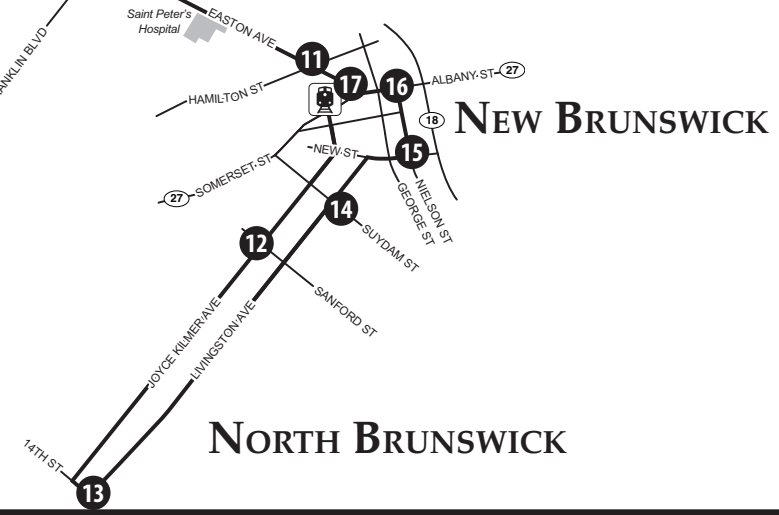

October 2012

Route Deviation
Available

BOUND BROOK

SOMERSET

SOMERSET

~ NORTHBOUND ~ to Bound Brook		AM		PM	
17	New Brunswick Train Station	7:09	9:13	4:12	6:15
18	Somerset - Easton Ave & Harrison Towers	7:14	9:18	4:18	6:22
10	Somerset - Easton Ave & JFK Blvd	7:17	9:22	4:21	6:25
3	Somerset - Pierce St & Cedar Grove Lane	7:26	9:27	4:27	6:30
19	Somerset - Pierce St & Atrium Dr	7:28	9:29	4:29	6:32
4	Somerset - MetLife	7:32	9:32	4:32	-
5	Somerset - 270 Davidson Ave	7:34	9:34	4:34	-
6	Somerset - Doubletree	7:40	9:37	4:37	-
20	Somerset - Hotel Somerset	7:43	9:40	4:40	-
21	South Bound Brook - Main & Montgomery	7:47	-	4:44	-
22	Bound Brook - East St & Union Ave	7:54	-	4:50	-
23	Bound Brook - Union Ave & Tea St	7:56	-	4:52	-
24	Bridgewater - Union Ave & Promenade Blvd	7:58	-	4:54	-
25	Bridgewater - Promenade Blvd & E. Main St	8:00	-	4:56	-
26	Bound Brook - Tea St & Talmage Ave	8:02	-	4:58	-
1	Bound Brook Train Station	8:06	-	5:04	6:40

~ SOUTHBOUND ~ to New Brunswick

		AM		PM	
1	Bound Brook Train Station	6:12	8:10	3:20	5:09
2	Somerset - Davidson Ave & Franklin Sq	6:15	8:18	3:25	5:19
3	Somerset - Pierce St & Cedar Grove Lane	6:18	-	-	-
4	Somerset - MetLife	-	8:21	3:28	5:24
5	Somerset - 270 Davidson Ave	-	8:24	3:30	5:27
6	Somerset - Doubletree	-	8:26	3:33	5:30
7	Somerset - Residence Inn	-	8:29	3:37	5:35
8	Somerset - Easton Ave & Cedar Grove Lane	6:20	8:32	3:39	5:37
9	Somerset - Easton North Apts	6:22	8:34	3:41	5:40
10	Somerset - Easton Ave & JFK Blvd	6:34	8:41	3:43	5:43
11	New Brunswick - Easton Ave & Hamilton St	6:42	8:48	3:49	5:49
12	New Brunswick - Joyce Kilmer Ave & Sanford St	6:47	8:53	3:54	5:54
13	North Brunswick - 14th St & Livingston Ave	6:54	9:00	4:00	6:00
14	New Brunswick - Livingston Ave & Suydam St	6:59	9:05	4:05	6:06
15	New Brunswick - New St & Nielson St	7:02	9:07	4:07	6:08
16	New Brunswick - Nielson St & Albany St	7:04	9:09	4:09	6:10
17	New Brunswick Train Station	7:07	9:11	4:11	6:12

NEW BRUNSWICK

NORTH BRUNSWICK